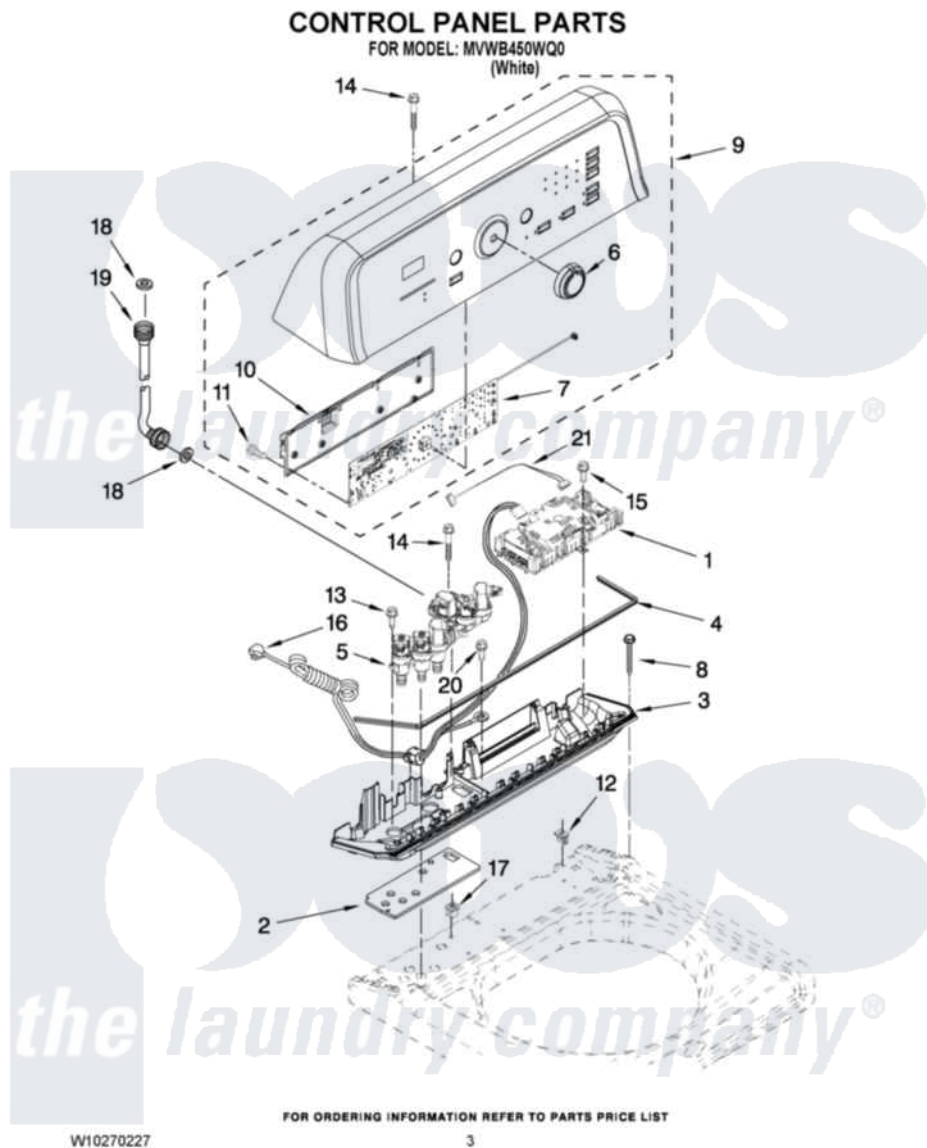

# Maytag MVWB450WQ0 02 - CONTROL PANEL PARTS

Maytag [Residential Maytag MVWB450WQ0 Washer Parts](#) Parts Diagram 02 - CONTROL PANEL PARTS  
Click on the part number to view part

Item	Original Part Number	Replaced By	Status	Part Description
1	<a href="#">W10253697</a>			Control Unit Assembly, Machine And Motor
2	W10141695		Not Available	Gasket, Valve Tray
3	<a href="#">W10110213</a>			Tray Assembly, Console
4	W10141693		Not Available	Gasket, Console/Tray
5	8577408	<a href="#">W10364988</a>		Valve
6	<a href="#">W10051126</a>			Knob Assembly
7	<a href="#">W10260186</a>			User Interface
8	<a href="#">W10004990</a>			Screw, 6-20 X 1.2
9	<a href="#">W10090757</a>			Console
10	<a href="#">W10051124</a>			Cover, Rear
11	<a href="#">W10003770</a>			Screw, 6-19 X 1/2
12	<a href="#">W10022060</a>			Nut, Push-In
13	<a href="#">W10052600</a>			Screw, 8-18 X 3/4
14	<a href="#">8565324</a>			Screw, 10-16 X 1.75
15	<a href="#">8281136</a>			Screw, 10-16 X 3/4
16	<a href="#">3407203</a>			Cord Assembly, Power

17	<a href="#">98460</a>		Nut, Push-In
18	W10242307	<a href="#">16123</a>	Washer Inlet-Hose Miscellaneous Parts Must be Ordered Separately.
19	W10194208	<a href="#">89503</a>	Hose-Inlet
"	8571378	<a href="#">89503</a>	Hose-Inlet
20	<a href="#">3351614</a>		Screw, Gearcase Cover Mounting
21	<a href="#">3407187</a>		Harness, Thermistor