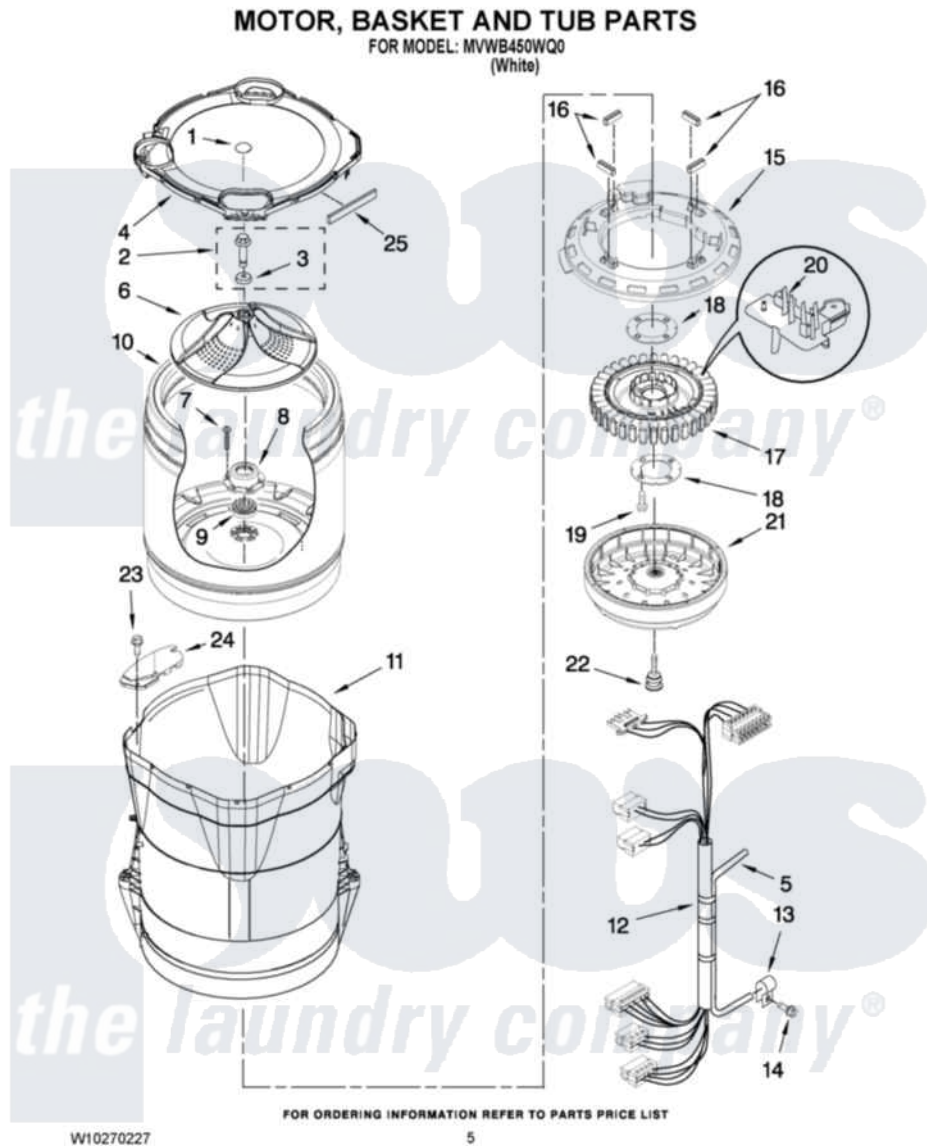

Maytag MVWB450WQ0 03 - MOTOR, BASKET AND TUB PARTS

Maytag [Residential Maytag MVWB450WQ0 Washer Parts](#) Parts Diagram 03 - MOTOR, BASKET AND TUB PARTS
Click on the part number to view part

Item	Original Part Number	Replaced By	Status	Part Description
1	W10149460			Cap, Impeller
2	W10076270			Screw And Washer Assembly
3	W10076260			Washer
4	W10242338			Tub Ring
5	8572540	353244		Hose, Pressure Switch
6	W10141017			Impeller
7	8533953			Screw, 8-16 X 1.000
8	W10118114	280145		Hub
9	8545953	280145		Hub
10	W10118182	W10296143		Basket
11	W10128830	W10193886		Tub-Outer
12	W10137697			Harness, Lower
13	W10005430			Clamp, Pressure Hose Retainer
14	8533957			Screw, 10-16 X 1/2
15	W10137698			Shield, Drive Motor
16	8565172	280142		Tube

17	8565170	W10419333	Stator, Motor
18	8557836		Plate, Stator
19	8534042		Screw, 1/4-20 X .968
20	W10137685	W10178988	Rps Assembly
21	8565177	280146	Rotor
22	BLANK	Not Available	Bolt, Rotor Assembly Non-Serviceable (Supplied W/Rotor)
23	8533928		Screw, 8-18 X 3/4
24	W10222008		Filter, Dual Pump Hood
25	W10205824		Absorber, Impact