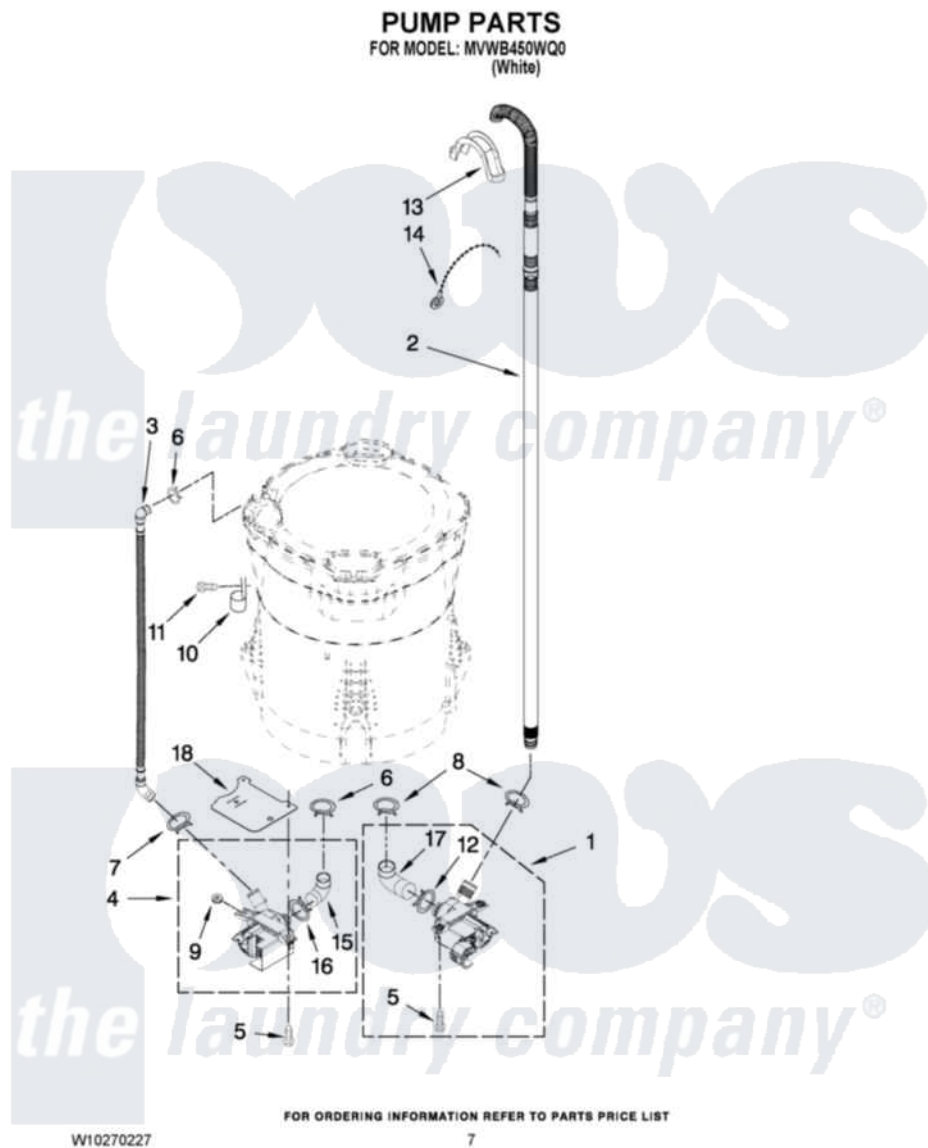

Maytag MVWB450WQ0 04 - PUMP PARTS

Maytag [Residential Maytag MVWB450WQ0 Washer Parts](#) Parts Diagram 04 - PUMP PARTS
Click on the part number to view part

Item	Original Part Number	Replaced By	Status	Part Description
1	W10155921	W10217134		Pump-Water
2	W10236686			Hose, Drain
3	8543774			Hose, Recirc
4	W10049400	W10233462		Pump-Water
5	W10004910			Screw, 12-16 X 1-1/4
6	370449	285655		Clamp, Hose
7	8269146			Clamp, Hose
8	8317496	285655		Clamp, Hose
9	8182771	280155		Grommet
10	8534021			Clamp, Recirc Hose Retainer
11	8533943	W10109200		Screw, Baffle Mounting
12	8182768	285655		Clamp, Hose
13	8576642			Retainer, Drain Hose
14	3347868	W10339879		Tie, Cable
15	8182769			Hose, Recirc Pump
16	8182770	3367052		Clamp, Hose