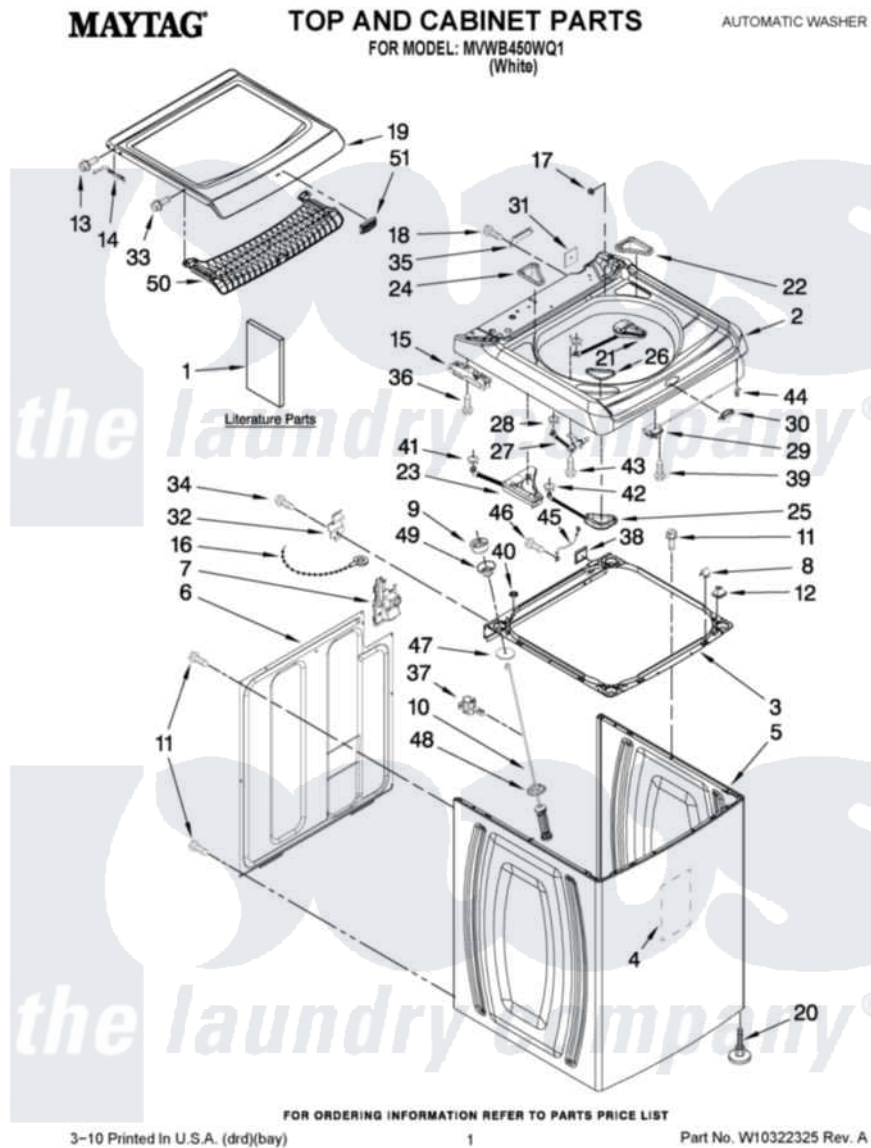

Maytag MVWB450WQ1 01 - TOP AND CABINET PARTS

Maytag Residential Maytag MVWB450WQ1 Washer Parts Parts Diagram 01 - TOP AND CABINET PARTS
[Click on the part number to view part](#)

Item	Original Part Number	Replaced By	Status	Part Description
1	W10240438		Not Available	Installation Instructions (English/French)
"	W10240439		Not Available	Installation Instructions (Spanish)
"	W10092824		Not Available	USE & CARE GUIDE (ENGLISH/FRENCH)
"	W10092825		Not Available	USE & CARE GUIDE (SPANISH)
"	W10313093		Not Available	USE & CARE GUIDE (TECH SHEET)
"	W10026652		Not Available	Improved Wash Performance Sheet (English/French)
"	W10178406		Not Available	Improved Wash Performance Sheet (Spanish)
"	W10315093		Not Available	IMPROVED WASH PERFORMANCE SHEET (ENERGY GUIDE)
2	W10141678			Top
3	W10162604	W10198634		Frame
4	W10177046			Cabinet - Damper, Sound