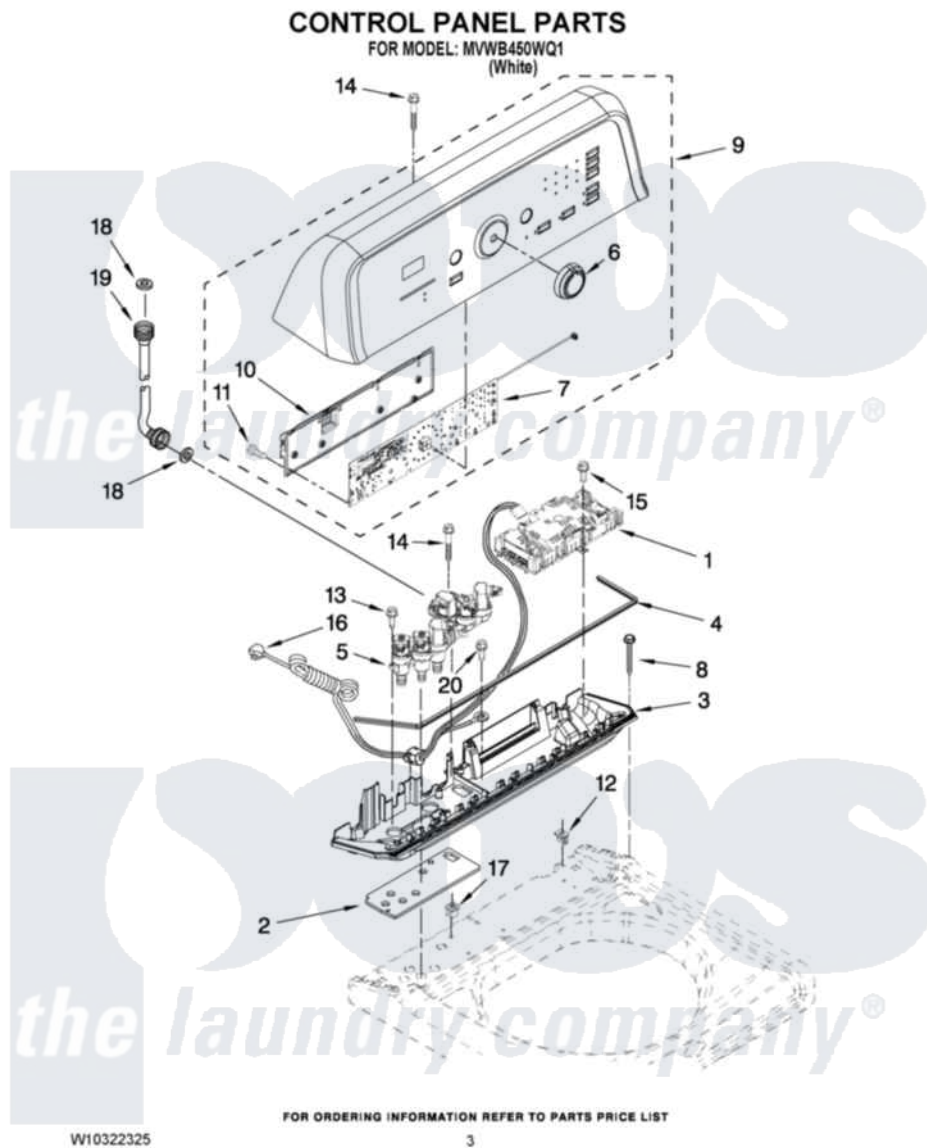

Maytag MVWB450WQ1 02 - CONTROL PANEL PARTS

Maytag Residential Maytag MVWB450WQ1 Washer Parts Parts Diagram 02 - CONTROL PANEL PARTS
Click on the part number to view part

Item	Original Part Number	Replaced By	Status	Part Description
1	W10284166	W10335057		Control-Elec
2	W10141695		Not Available	Gasket, Valve Tray
3	W10110213			Tray Assembly, Console
4	W10141693		Not Available	Gasket, Console/Tray
5	W10323079	W10364988		Valve
6	W10051126			Knob Assembly
7	W10260186			User Interface
8	W10004990			Screw, 6-20 X 1.2
9	W10090757			Console
10	W10051124			Cover, Rear
11	W10003770			Screw, 6-19 X 1/2
12	W10022060			Nut, Push-In
13	W10052600			Screw, 8-18 X 3/4
14	8565324			Screw, 10-16 X 1.75
15	8281136			Screw, 10-16 X 3/4
16	3407203			Cord Assembly, Power

17	98460		Nut, Push-In
18	W10242307	16123	Washer Inlet-Hose Miscellaneous Parts Must be Ordered Separately.
19	W10194208	89503	Hose-Inlet
"	8571378	89503	Hose-Inlet
20	3351614		Screw, Gearcase Cover Mounting