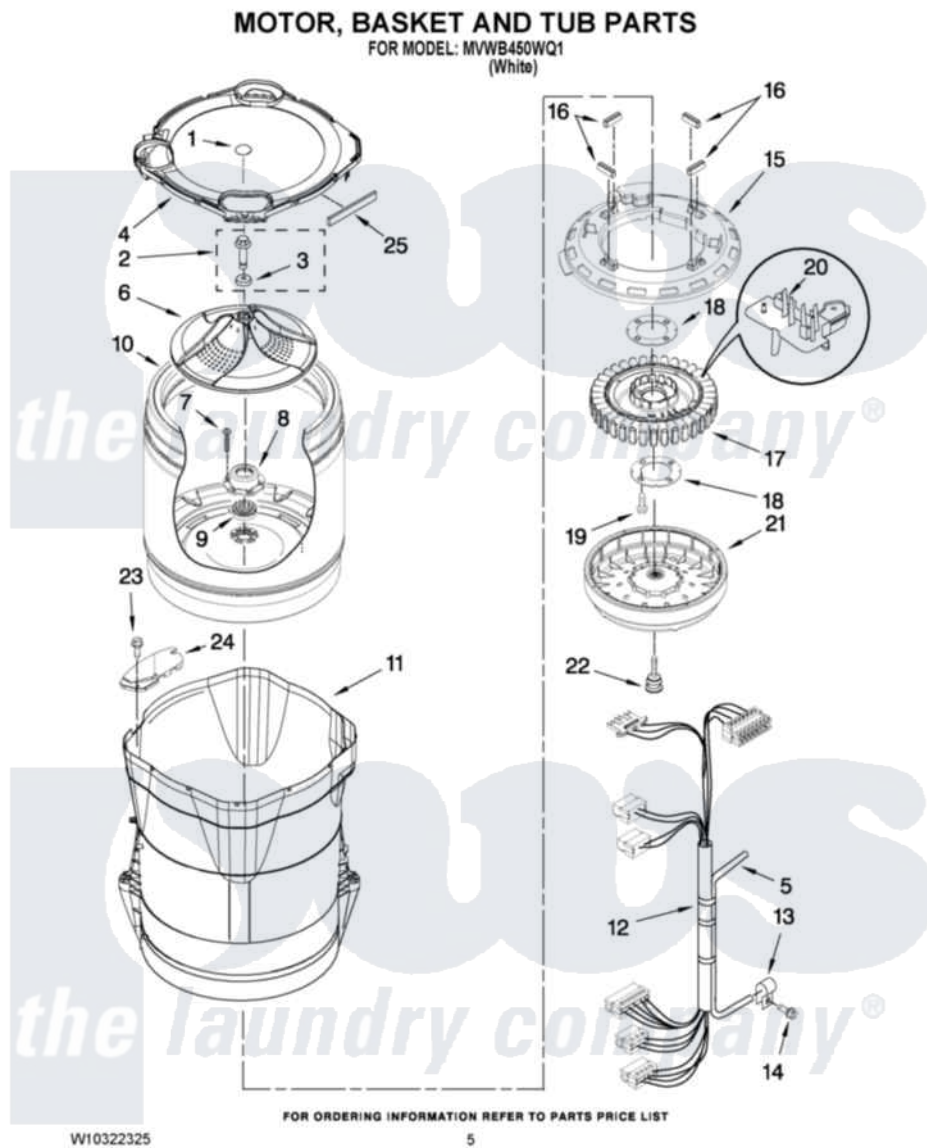

# Maytag MVWB450WQ1 03 - MOTOR, BASKET AND TUB PARTS

Maytag [Residential Maytag MVWB450WQ1 Washer Parts](#) Parts Diagram 03 - MOTOR, BASKET AND TUB PARTS  
Click on the part number to view part

Item	Original Part Number	Replaced By	Status	Part Description
1	<a href="#">W10149460</a>			Cap, Impeller
2	<a href="#">W10076270</a>			Screw And Washer Assembly
3	<a href="#">W10076260</a>			Washer
4	<a href="#">W10242338</a>			Tub Ring
5	8572540	<a href="#">353244</a>		Hose, Pressure Switch
6	<a href="#">W10141017</a>			Impeller
7	<a href="#">8533953</a>			Screw, 8-16 X 1.000
8	W10118114	<a href="#">280145</a>		Hub
9	8545953	<a href="#">280145</a>		Hub
10	W10118182	<a href="#">W10296143</a>		Basket
11	W10128830	<a href="#">W10193886</a>		Tub-Outer
12	<a href="#">W10137697</a>			Harness, Lower
13	<a href="#">W10005430</a>			Clamp, Pressure Hose Retainer
14	<a href="#">8533957</a>			Screw, 10-16 X 1/2
15	<a href="#">W10137698</a>			Shield, Drive Motor
16	8565172	<a href="#">280142</a>		Tube

17	8565170	<a href="#">W10419333</a>	Stator, Motor
18	<a href="#">8557836</a>		Plate, Stator
19	<a href="#">8534042</a>		Screw, 1/4-20 X .968
20	<a href="#">W10178988</a>		Rps Assembly
21	8565177	<a href="#">280146</a>	Rotor
22	N/P	Not Available	BOLT, ROTOR ASSEMBLY NON-SERVICEABLE (SUPPLIED W/ROTOR)
23	<a href="#">8533928</a>		Screw, 8-18 X 3/4
24	<a href="#">W10222008</a>		Filter, Dual Pump Hood
25	<a href="#">W10205824</a>		Absorber, Impact