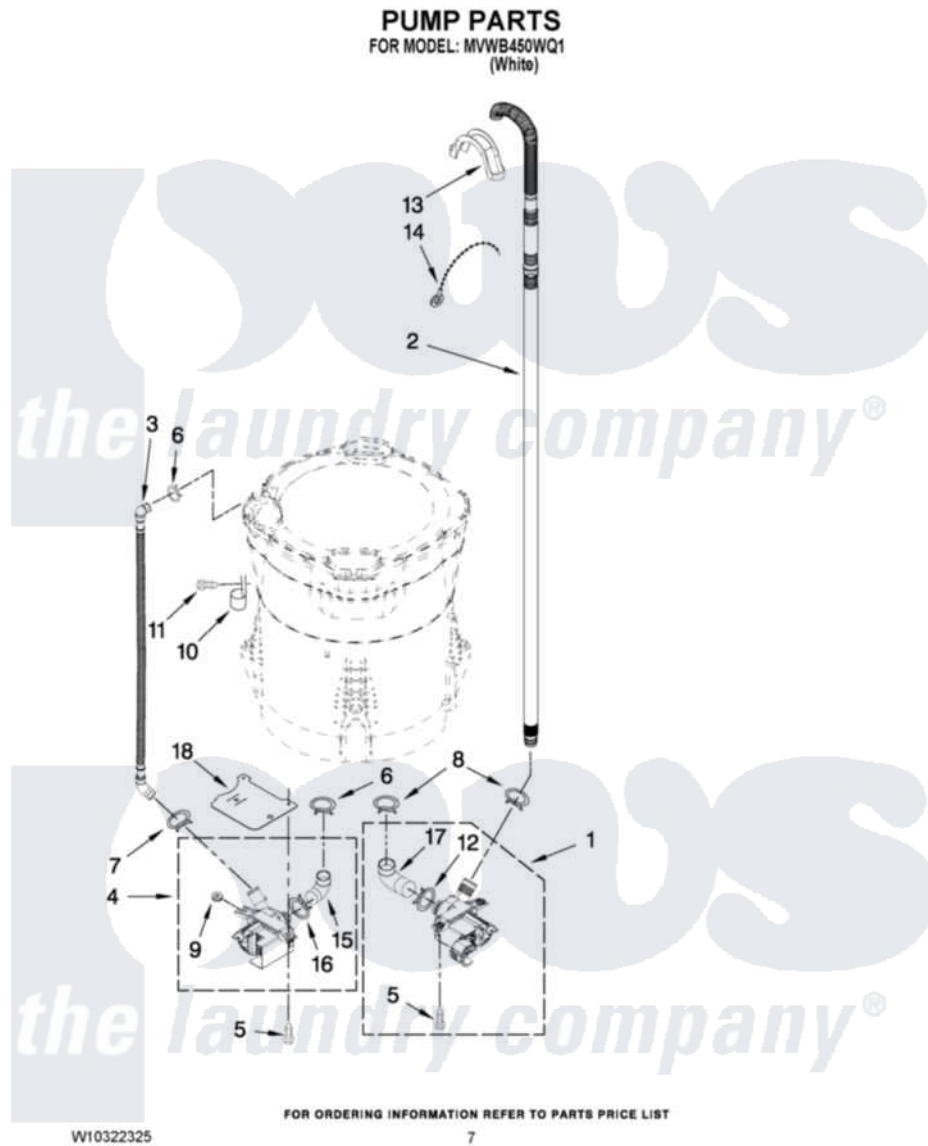

Maytag MVWB450WQ1 04 - PUMP PARTS

Maytag [Residential Maytag MVWB450WQ1 Washer Parts](#) Parts Diagram 04 - PUMP PARTS
Click on the part number to view part

| Item | Original Part Number | Replaced By | Status | Part Description |
|------|---------------------------|---------------------------|--------|-----------------------------|
| 1 | W10155921 | W10217134 | | Pump-Water |
| 2 | W10236686 | | | Hose, Drain |
| 3 | 8543774 | | | Hose, Recirc |
| 4 | W10049400 | W10233462 | | Pump-Water |
| 5 | W10004910 | | | Screw, 12-16 X 1-1/4 |
| 6 | 370449 | 285655 | | Clamp, Hose |
| 7 | 8269146 | | | Clamp, Hose |
| 8 | 8317496 | 285655 | | Clamp, Hose |
| 9 | 8182771 | 280155 | | Grommet |
| 10 | 8534021 | | | Clamp, Recirc Hose Retainer |
| 11 | 8533943 | W10109200 | | Screw, Baffle Mounting |
| 12 | 8182768 | 285655 | | Clamp, Hose |
| 13 | 8576642 | | | Retainer, Drain Hose |
| 14 | 3347868 | W10339879 | | Tie, Cable |
| 15 | 8182769 | | | Hose, Recirc Pump |
| 16 | 8182770 | 3367052 | | Clamp, Hose |