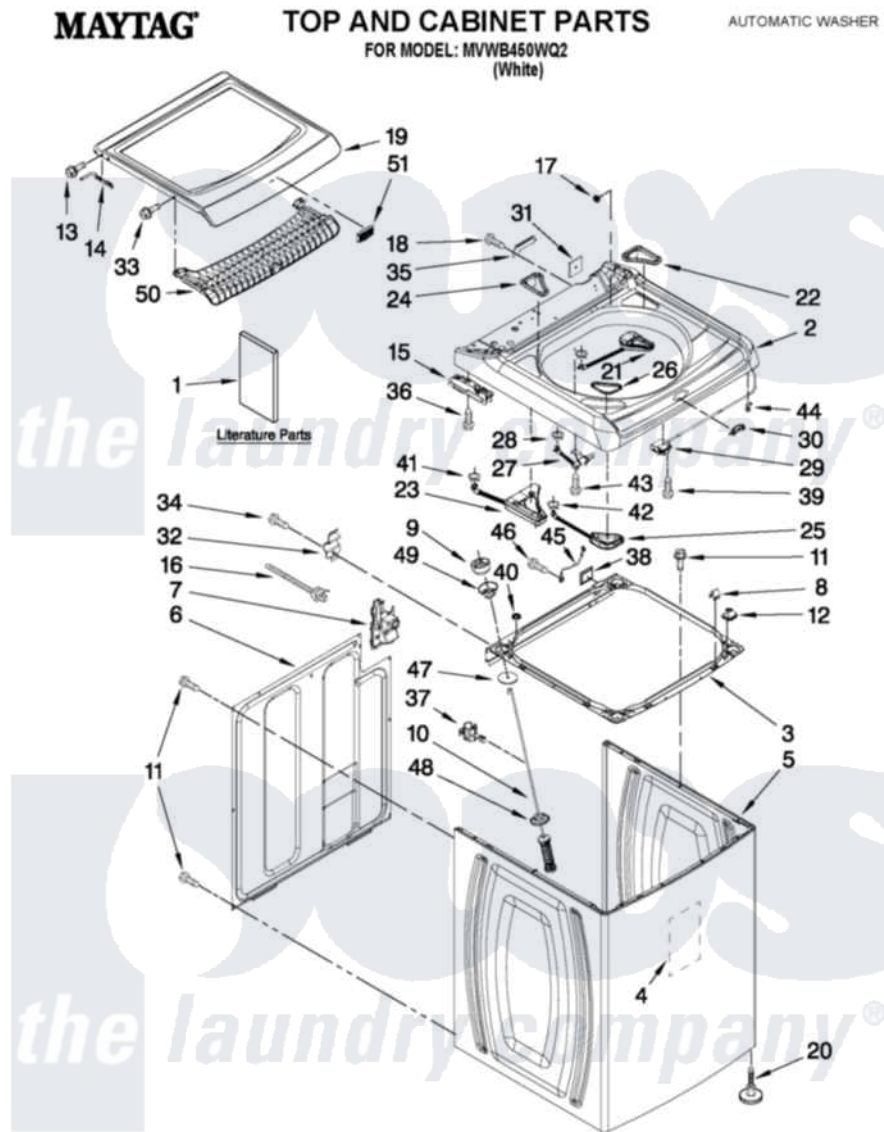

# Maytag MVWB450WQ2 01 - TOP AND CABINET PARTS

3-11 Printed in U.S.A. (MP)(bay) 1 Part No. W10407130 Rev. A

Maytag Residential Maytag MVWB450WQ2 Washer Parts Parts Diagram 01 - TOP AND CABINET PARTS  
 Click on the part number to view part

Item	Original Part Number	Replaced By	Status	Part Description
1	W10240438		Not Available	Installation Instructions (English/French)
"	W10240439		Not Available	Installation Instructions (Spanish)
"	W10373812		Not Available	USE & CARE GUIDE (ENGLISH/FRENCH)
"	W10373813		Not Available	USE & CARE GUIDE (SPANISH)
"	W10374149		Not Available	TECH SHEET
"	W10092818		Not Available	INSTALLATION INSTRUCTIONS
"	W10385944		Not Available	ENERGY GUIDE
2	<a href="#">W10141678</a>			Top
3	W10162604	<a href="#">W10198634</a>		Frame
4	<a href="#">W10177046</a>			Cabinet - Damper, Sound
5	8566097	<a href="#">W10434974</a>		Cabinet
6	<a href="#">8566090</a>			Panel, Rear
7	<a href="#">W10160572</a>			Retainer, Drain Hose Storage