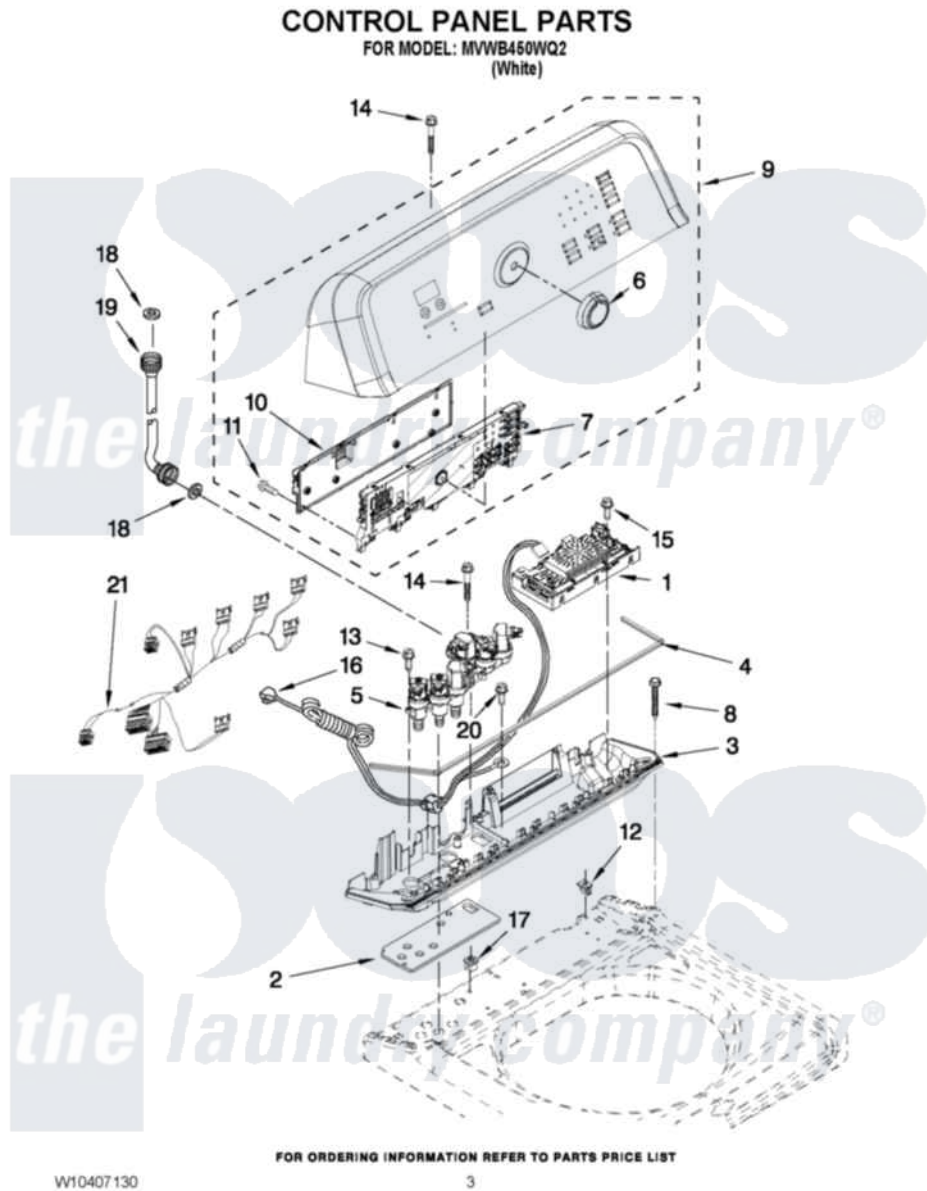

Maytag MVWB450WQ2 02 - CONTROL PANEL PARTS

Maytag [Residential Maytag MVWB450WQ2 Washer Parts](#) Parts Diagram 02 - CONTROL PANEL PARTS
Click on the part number to view part

Item	Original Part Number	Replaced By	Status	Part Description
1	W10372200			Control Unit Assembly, Machine And Motor
2	W10141695		Not Available	Gasket, Valve Tray
3	W10110213			Tray Assembly, Console
4	W10141693		Not Available	Gasket, Console/Tray
5	W10326913			Valve, Log Assembly W/Harness
6	W10051126			Knob Assembly
7	W10338068			User Interface
8	W10004990			Screw, 6-20 X 1.2
9	W10385600			Console
10	W10051124			Cover, Rear
11	W10003770			Screw, 6-19 X 1/2
12	W10022060			Nut, Push-In
13	W10052600			Screw, 8-18 X 3/4
14	8565324			Screw, 10-16 X 1.75
15	8281136			Screw, 10-16 X 3/4

16	3407203		Cord Assembly, Power
17	98460		Nut, Push-In
18	W10242307	16123	Washer Inlet-Hose Miscellaneous Parts Must be Ordered Separately.
19	W10194208	89503	Hose-Inlet
"	8571378	89503	Hose-Inlet
20	3351614		Screw, Gearcase Cover Mounting
21	W10328039		Harness, 6-Coil Valve, W/O Heater