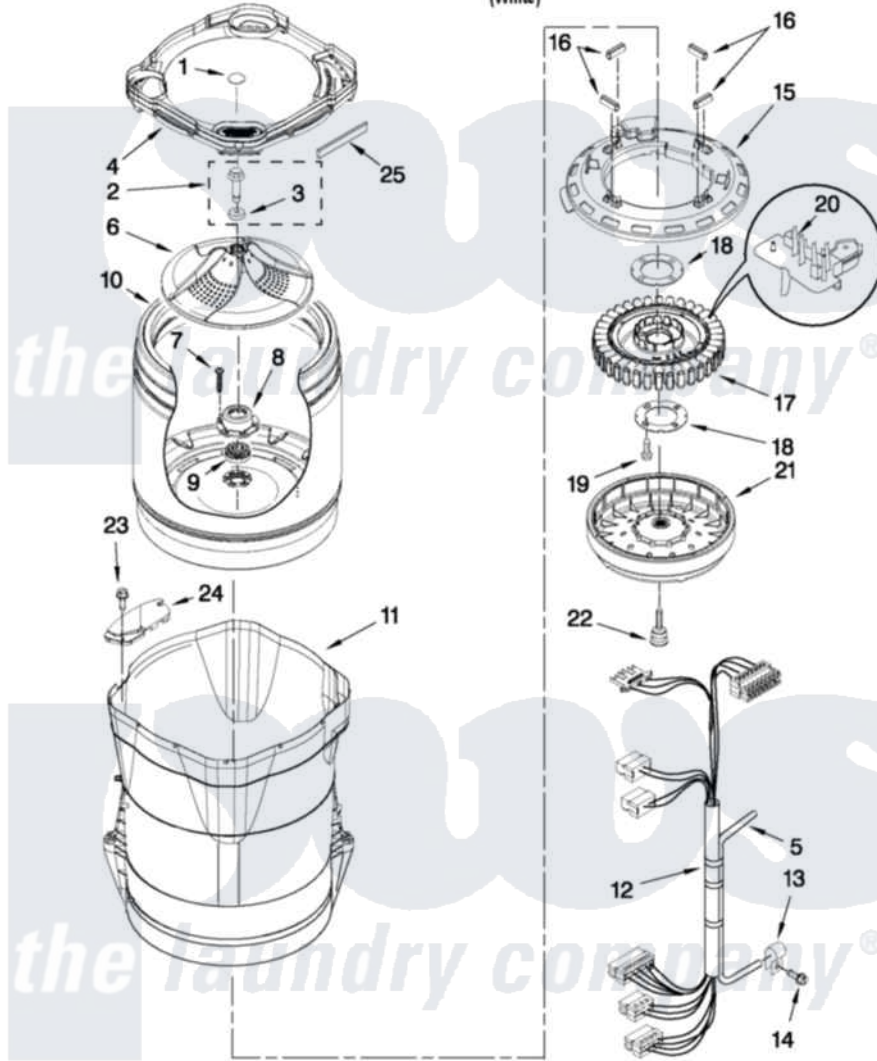

# Maytag MVWB450WQ2 03 - MOTOR, BASKET AND TUB PARTS

## MOTOR, BASKET AND TUB PARTS

FOR MODEL: MVWB450WQ2  
(White)

FOR ORDERING INFORMATION REFER TO PARTS PRICE LIST

W10407130

5

Maytag [Residential Maytag MVWB450WQ2 Washer Parts](#) Parts Diagram 03 - MOTOR, BASKET AND TUB PARTS  
Click on the part number to view part

Item	Original Part Number	Replaced By	Status	Part Description
1	<a href="#">W10149460</a>			Cap, Impeller
2	<a href="#">W10076270</a>			Screw And Washer Assembly
3	<a href="#">W10076260</a>			Washer
4	<a href="#">W10242338</a>			Tub Ring
5	8572540	<a href="#">353244</a>		Hose, Pressure Switch
6	W10136071	<a href="#">W10077050</a>		Washplate
7	<a href="#">8533953</a>			Screw, 8-16 X 1.000
8	W10118114	<a href="#">280145</a>		Hub
9	8545953	<a href="#">280145</a>		Hub
10	<a href="#">W10321442</a>			Basket Assembly
11	W10128830	<a href="#">W10193886</a>		Tub-Outer
12	<a href="#">W10137697</a>			Harness, Lower
13	<a href="#">W10005430</a>			Clamp, Pressure Hose Retainer
14	<a href="#">8533957</a>			Screw, 10-16 X 1/2
15	<a href="#">W10137698</a>			Shield, Drive Motor
16	8565172	<a href="#">280142</a>		Tube

17	8565170	<a href="#">W10419333</a>	Stator, Motor
18	<a href="#">8557836</a>		Plate, Stator
19	<a href="#">8534042</a>		Screw, 1/4-20 X .968
20	<a href="#">W10178988</a>		Rps Assembly
21	8565177	<a href="#">280146</a>	Rotor
22	N/P	Not Available	BOLT, ROTOR ASSEMBLY NON-SERVICEABLE (SUPPLIED W/ROTOR)
23	<a href="#">8533928</a>		Screw, 8-18 X 3/4
24	<a href="#">W10222008</a>		Filter, Dual Pump Hood
25	<a href="#">W10205824</a>		Absorber, Impact