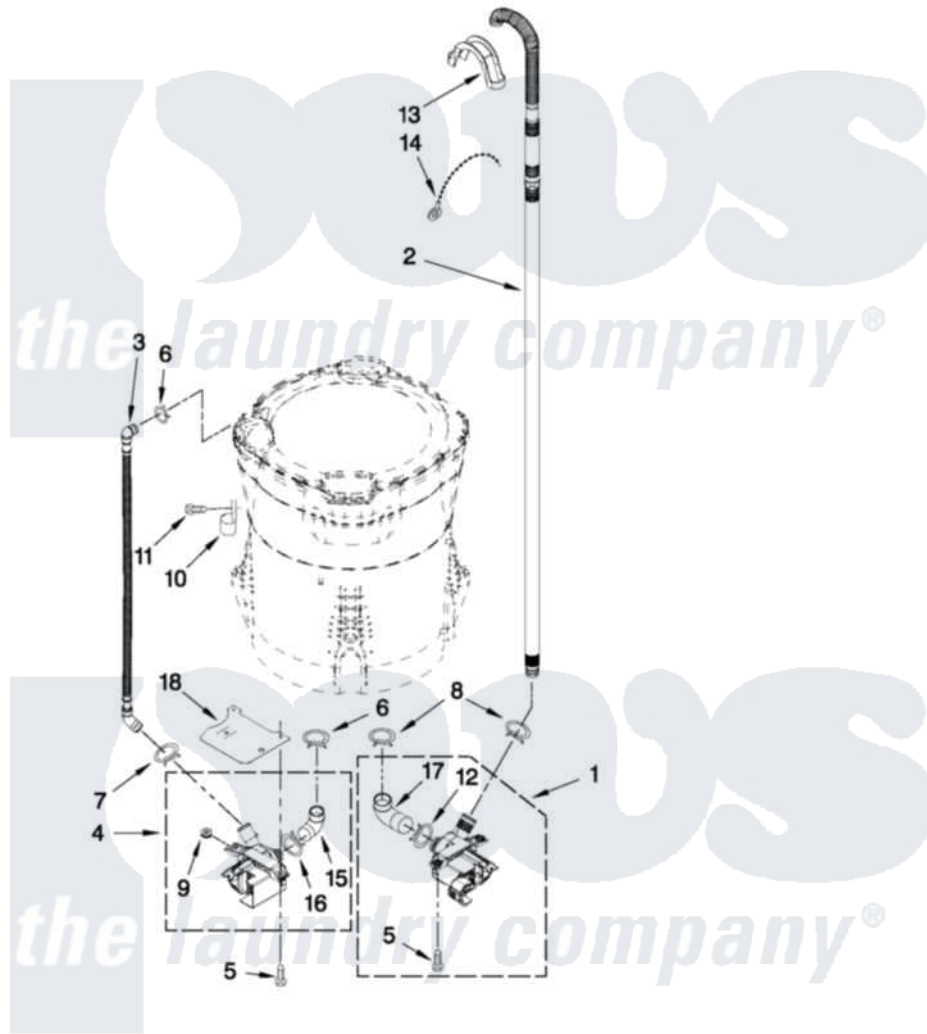

Maytag MVWB450WQ2 04 - PUMP PARTS

PUMP PARTS FOR MODEL: MVWB450WQ2 (White)

FOR ORDERING INFORMATION REFER TO PARTS PRICE LIST

W10407130

7

Maytag [Residential Maytag MVWB450WQ2 Washer Parts](#) Parts Diagram 04 - PUMP PARTS
Click on the part number to view part

Item	Original Part Number	Replaced By	Status	Part Description
1	W10281682	W10217134		Pump-Water
2	W10236686			Hose, Drain
3	8543774			Hose, Recirc
4	W10049400	W10233462		Pump-Water
5	W10004910			Screw, 12-16 X 1-1/4
6	370449	285655		Clamp, Hose
7	8269146			Clamp, Hose
8	8317496	285655		Clamp, Hose
9	8182771	280155		Grommet
10	8534021			Clamp, Recirc Hose Retainer
11	8533943	W10109200		Screw, Baffle Mounting
12	8182768	285655		Clamp, Hose
13	8576642			Retainer, Drain Hose
14	3347868	W10339879		Tie, Cable
15	8182769			Hose, Recirc Pump
16	8182770	3367052		Clamp, Hose