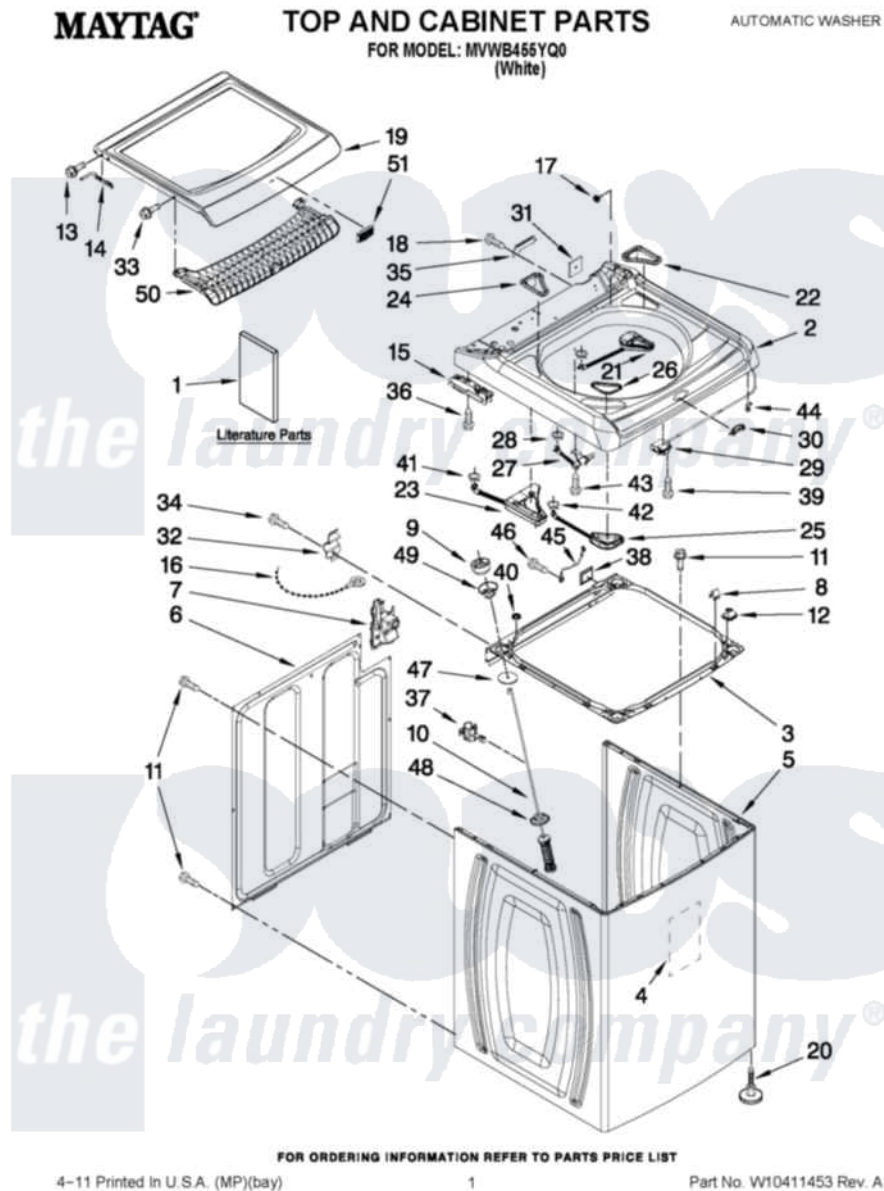

# Maytag MVWB455YQ0 01 - TOP AND CABINET PARTS

Maytag Residential Maytag MVWB455YQ0 Washer Parts Parts Diagram 01 - TOP AND CABINET PARTS  
[Click on the part number to view part](#)

Item	Original Part Number	Replaced By	Status	Part Description
1	W10240438		Not Available	Installation Instructions (English/French)
"	W10240439		Not Available	Installation Instructions (Spanish)
"	W10371232		Not Available	USE & CARE GUIDE (ENGLISH/FRENCH)
"	W10374149		Not Available	TECH SHEET
"	W10092818		Not Available	INSTALLATION INSTRUCTIONS
"	W10372130		Not Available	ENERGY GUIDE
2	<a href="#">W10141678</a>			Top
3	W10162604	<a href="#">W10198634</a>		Frame
4	<a href="#">W10177046</a>			Cabinet - Damper, Sound
5	8566097	<a href="#">W10434974</a>		Cabinet
6	<a href="#">8566090</a>			Panel, Rear
7	<a href="#">W10160572</a>			Retainer, Drain Hose Storage
8	<a href="#">8563785</a>			Lock, Top- Front
9	W10111536	<a href="#">W10198919</a>		Kit