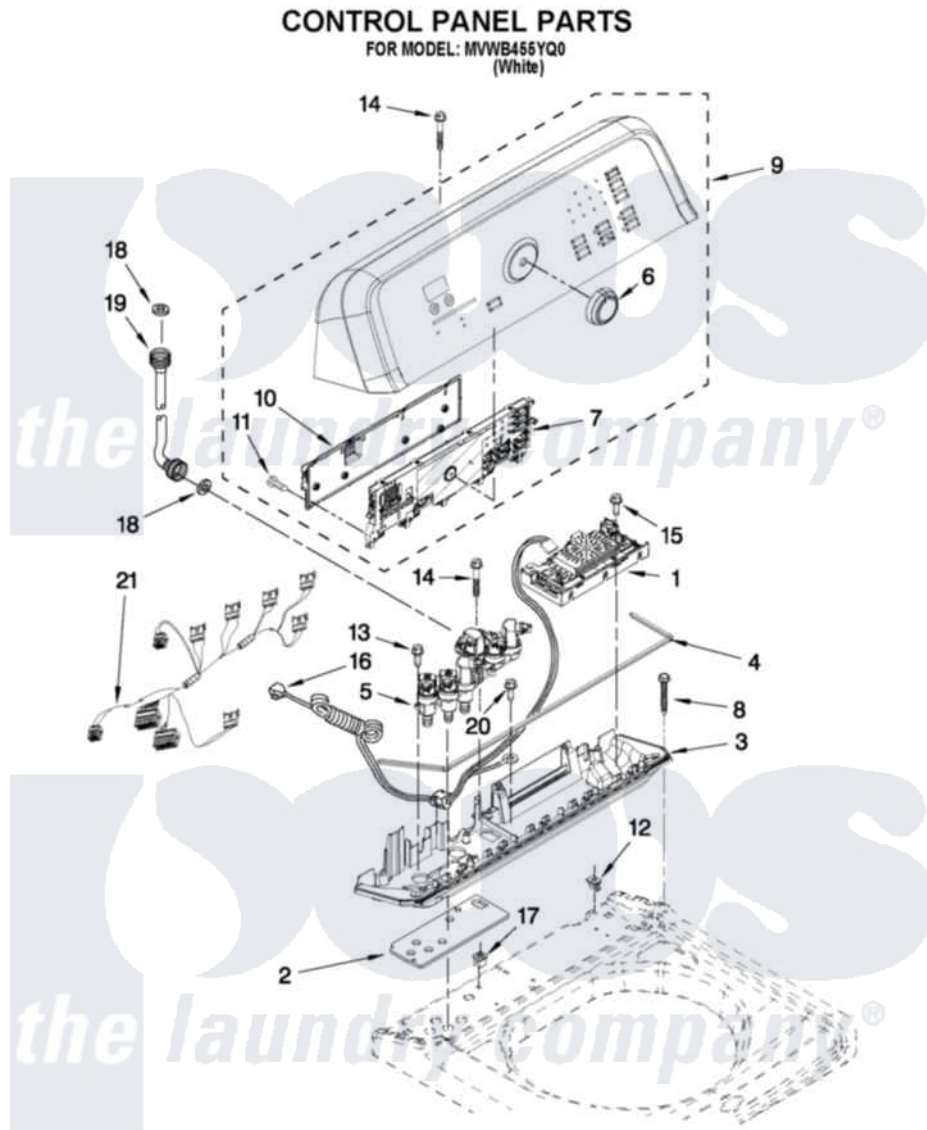

Maytag MVWB455YQ0 02 - CONTROL PANEL PARTS

FOR ORDERING INFORMATION REFER TO PARTS PRICE LIST

W10411453

3

[Maytag Residential Maytag MVWB455YQ0 Washer Parts](#) Parts Diagram 02 - CONTROL PANEL PARTS
 Click on the part number to view part

Item	Original Part Number	Replaced By	Status	Part Description
1	W10345090			Control Unit Assembly, Machine And Motor
2	W10141695		Not Available	Gasket, Valve Tray
3	W10110213			Tray Assembly, Console
4	W10141693		Not Available	Gasket, Console/Tray
5	W10326913			Valve, Log Assembly W/Harness
6	W10051126			Knob Assembly
7	W10338067			User Interface
8	W10004990			Screw, 6-20 X 1.2
9	W10386285			Console
10	W10051124			Cover, Rear
11	W10003770			Screw, 6-19 X 1/2
12	W10022060			Nut, Push-In
13	W10052600			Screw, 8-18 X 3/4
14	8565324			Screw, 10-16 X 1.75
15	8281136			Screw, 10-16 X 3/4

16	3407203		Cord Assembly, Power
17	98460		Nut, Push-In
18	W10242307	16123	Washer Inlet-Hose Miscellaneous Parts Must be Ordered Separately.
19	W10194208	89503	Hose-Inlet
"	8571378	89503	Hose-Inlet
20	3351614		Screw, Gearcase Cover Mounting
21	W10328039		Harness, 6-Coil Valve, W/O Heater