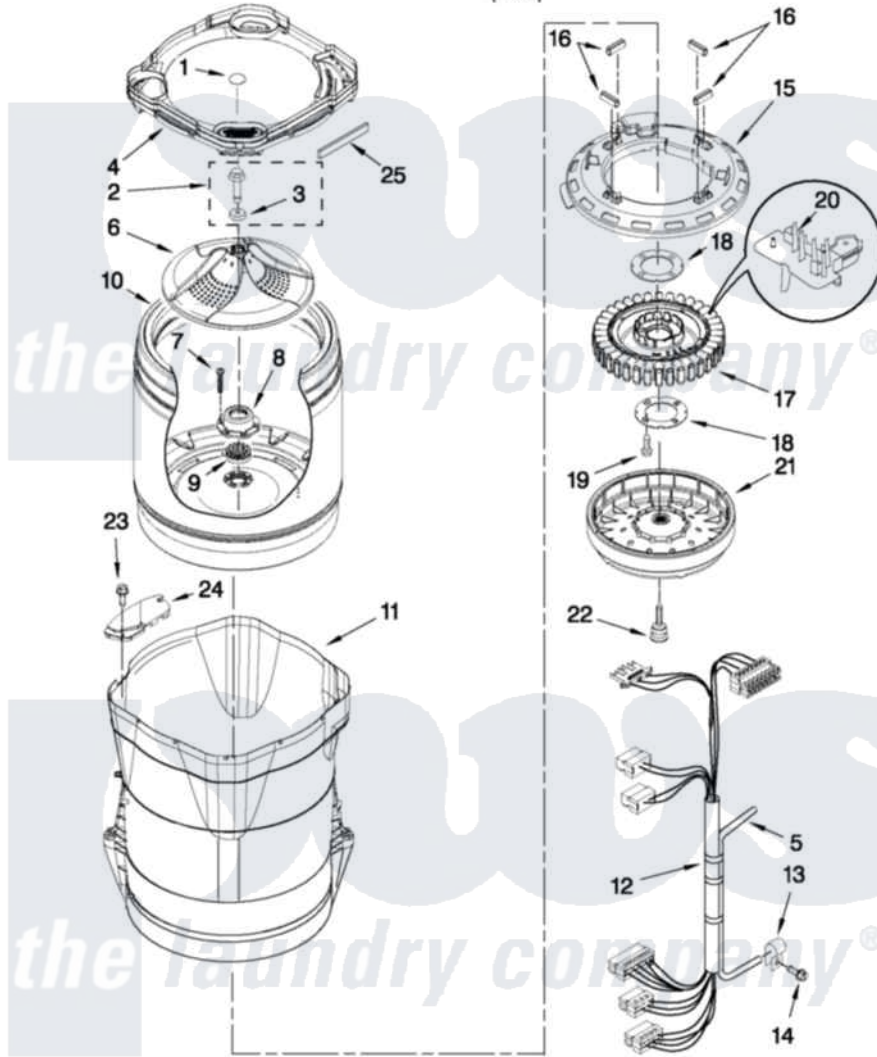

Maytag MVWB455YQ0 03 - MOTOR, BASKET AND TUB PARTS

MOTOR, BASKET AND TUB PARTS

FOR MODEL: MVWB455YQ0
(White)

FOR ORDERING INFORMATION REFER TO PARTS PRICE LIST

W10411453

5

Maytag [Residential Maytag MVWB455YQ0 Washer Parts](#) Parts Diagram 03 - MOTOR, BASKET AND TUB PARTS
Click on the part number to view part

Item	Original Part Number	Replaced By	Status	Part Description
1	W10149460			Cap, Impeller
2	W10076270			Screw And Washer Assembly
3	W10076260			Washer
4	W10309696			Tub Ring
5	8572540	353244		Hose, Pressure Switch
6	W10141017			Impeller
7	8533953			Screw, 8-16 X 1.000
8	W10118114	280145		Hub
9	8545953	280145		Hub
10	W10310957			Basket Assembly
11	W10128830	W10193886		Tub-Outer
12	W10137697			Harness, Lower
13	W10005430			Clamp, Pressure Hose Retainer
14	8533957			Screw, 10-16 X 1/2
15	W10137698			Shield, Drive Motor
16	8565172	280142		Tube

17	8565170	W10419333	Stator, Motor
18	8557836		Plate, Stator
19	8534042		Screw, 1/4-20 X .968
20	W10178988		Rps Assembly
21	8565177	280146	Rotor
22	N/P	Not Available	BOLT, ROTOR ASSEMBLY NON-SERVICEABLE (SUPPLIED W/ROTOR)
23	8533928		Screw, 8-18 X 3/4
24	W10222008		Filter, Dual Pump Hood
25	W10205824		Absorber, Impact