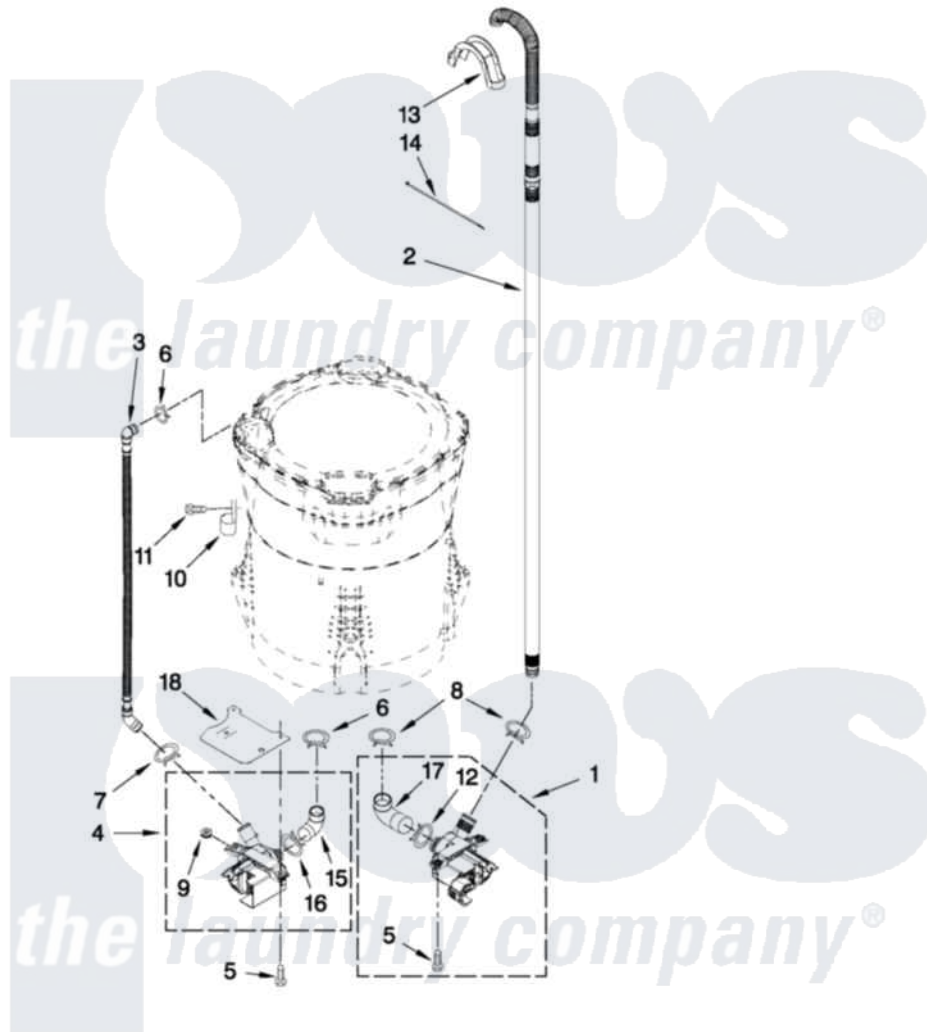

Maytag MVWB455YQ0 04 - PUMP PARTS

PUMP PARTS FOR MODEL: MVWB455YQ0 (White)

FOR ORDERING INFORMATION REFER TO PARTS PRICE LIST

W10411453

7

Maytag [Residential Maytag MVWB455YQ0 Washer Parts](#) Parts Diagram 04 - PUMP PARTS
Click on the part number to view part

Item	Original Part Number	Replaced By	Status	Part Description
1	W10281682	W10217134		Pump-Water
2	W10236686			Hose, Drain
3	8543774			Hose, Recirc
4	W10049400	W10233462		Pump-Water
5	W10004910			Screw, 12-16 X 1-1/4
6	370449	285655		Clamp, Hose
7	8269146			Clamp, Hose
8	8317496	285655		Clamp, Hose
9	8182771	280155		Grommet
10	8534021			Clamp, Recirc Hose Retainer
11	8533943	W10109200		Screw, Baffle Mounting
12	8182768	285655		Clamp, Hose
13	8576642			Retainer, Drain Hose
14	W10339879			Tie, Cable
15	8182769			Hose, Recirc Pump
16	8182770	3367052		Clamp, Hose