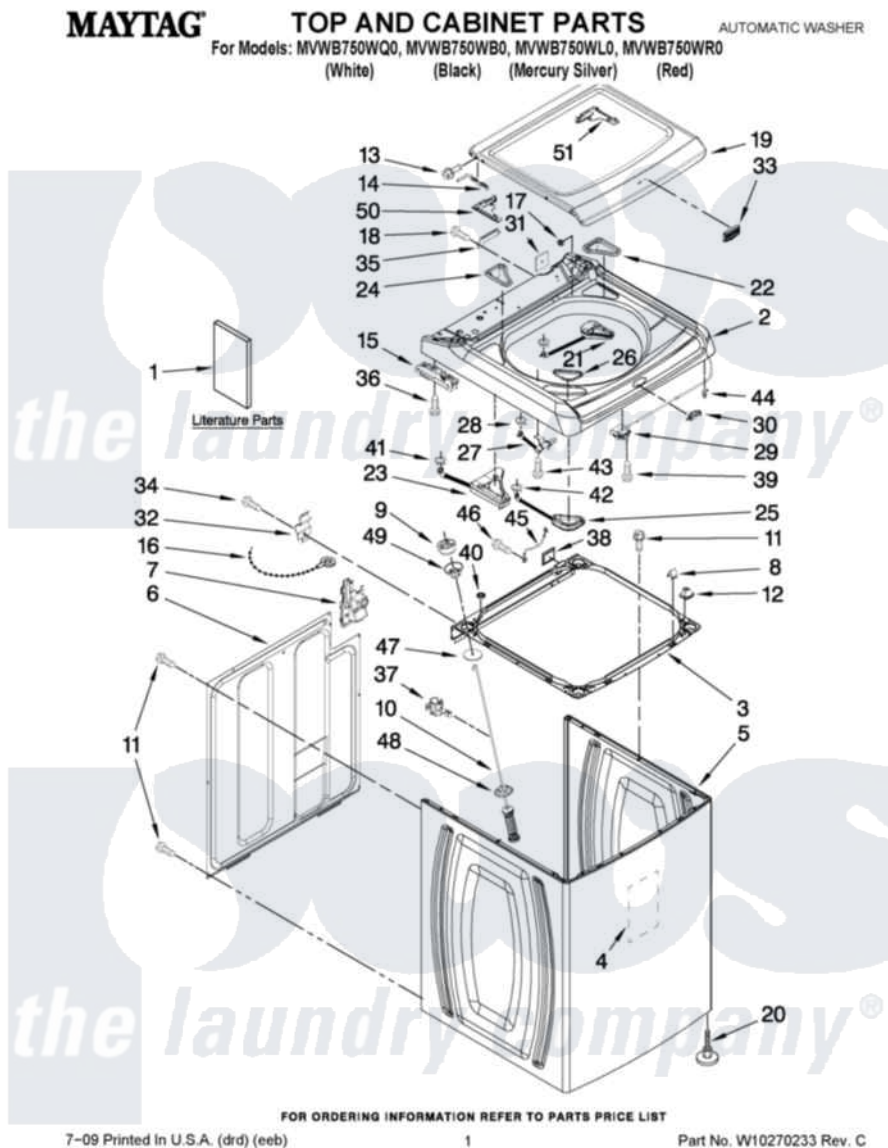

Maytag MVWB750WB0 01 - TOP AND CABINET PARTS

Maytag Residential Maytag MVWB750WB0 Washer Parts Parts Diagram 01 - TOP AND CABINET PARTS
 Click on the part number to view part

Item	Original Part Number	Replaced By	Status	Part Description
1	W10240438		Not Available	Installation Instructions (English/French)
"	W10240439		Not Available	Installation Instructions (Spanish)
"	W10092824		Not Available	USE & CARE GUIDE (ENGLISH/FRENCH)
"	W10092825		Not Available	USE & CARE GUIDE (SPANISH)
"	W10093831		Not Available	TECH SHEET IMPROVED WASH
"	W10026652		Not Available	Improved Wash Performance Sheet (English/French)
"	W10178406		Not Available	Improved Wash Performance Sheet (Spanish)
"	W10187317		Not Available	Wiring Diagram
"	W10092819		Not Available	ENERGY GUIDE
2	W10141678			Top
"	W10093827			Top
"	W10093833			Top