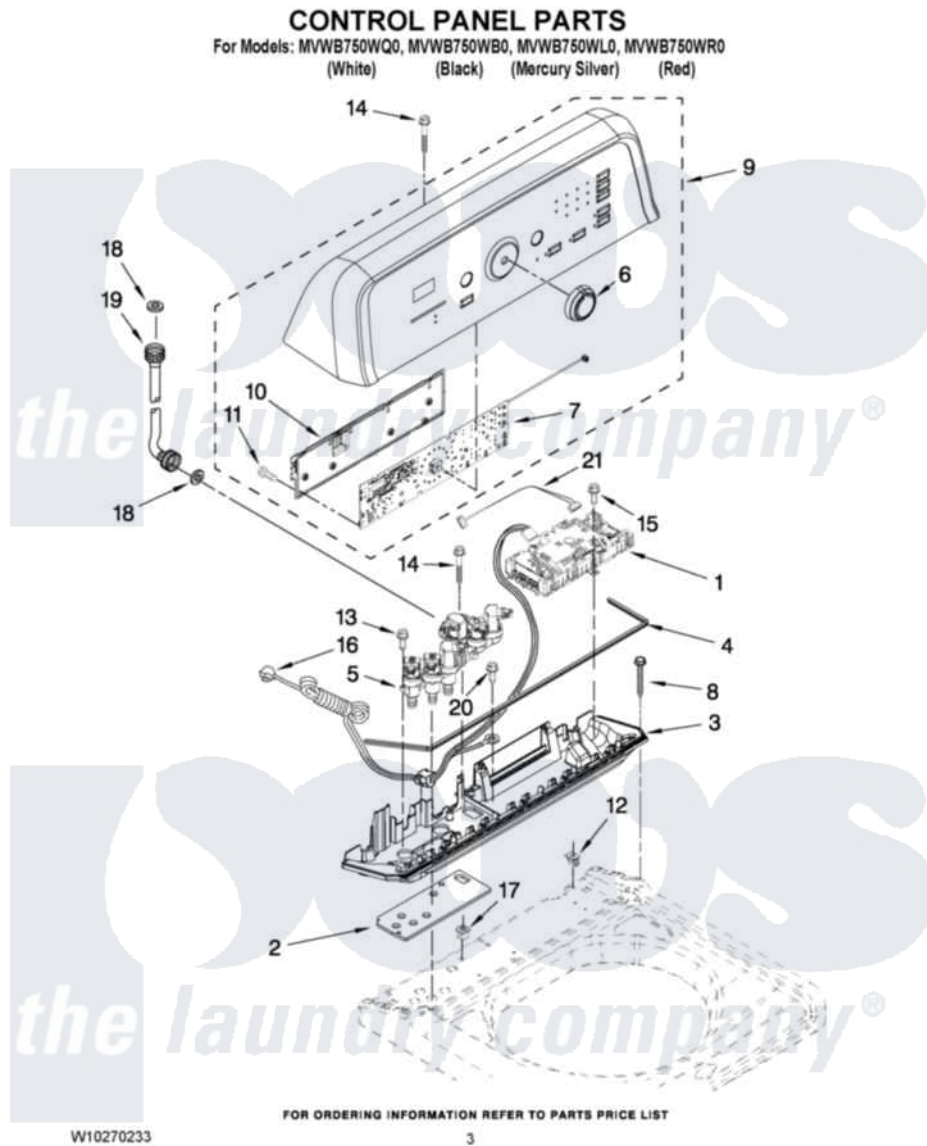

# Maytag MVWB750WB0 02 - CONTROL PANEL PARTS

Maytag [Residential Maytag MVWB750WB0 Washer Parts](#) Parts Diagram 02 - CONTROL PANEL PARTS  
 Click on the part number to view part

| Item | Original Part Number      | Replaced By               | Status        | Part Description                         |
|------|---------------------------|---------------------------|---------------|--|
| 1    | <a href="#">W10253697</a> |                           |               | Control Unit Assembly, Machine And Motor |
| 2    | W10141695                 |                           | Not Available | Gasket, Valve Tray                       |
| 3    | <a href="#">W10110213</a> |                           |               | Tray Assembly, Console                   |
| "    | <a href="#">W10110304</a> |                           |               | Tray Assembly, Console                   |
| "    | <a href="#">W10110846</a> |                           |               | Tray Assembly, Console                   |
| 4    | W10141693                 |                           | Not Available | Gasket, Console/Tray                     |
| 5    | 8577408                   | <a href="#">W10364988</a> |               | Valve                                    |
| 6    | <a href="#">W10051126</a> |                           |               | Knob Assembly                            |
| 7    | <a href="#">W10260186</a> |                           |               | User Interface                           |
| 8    | <a href="#">W10004990</a> |                           |               | Screw, 6-20 X 1.2                        |
| 9    | <a href="#">W10090756</a> |                           |               | Console                                  |
| "    | <a href="#">W10093829</a> |                           |               | Console                                  |
| "    | <a href="#">W10090766</a> |                           |               | Console                                  |
| "    | <a href="#">W10090763</a> |                           |               | Console                                  |
| 10   | <a href="#">W10051124</a> |                           |               | Cover, Rear                              |
| 11   | <a href="#">W10003770</a> |                           |               | Screw, 6-19 X 1/2                        |