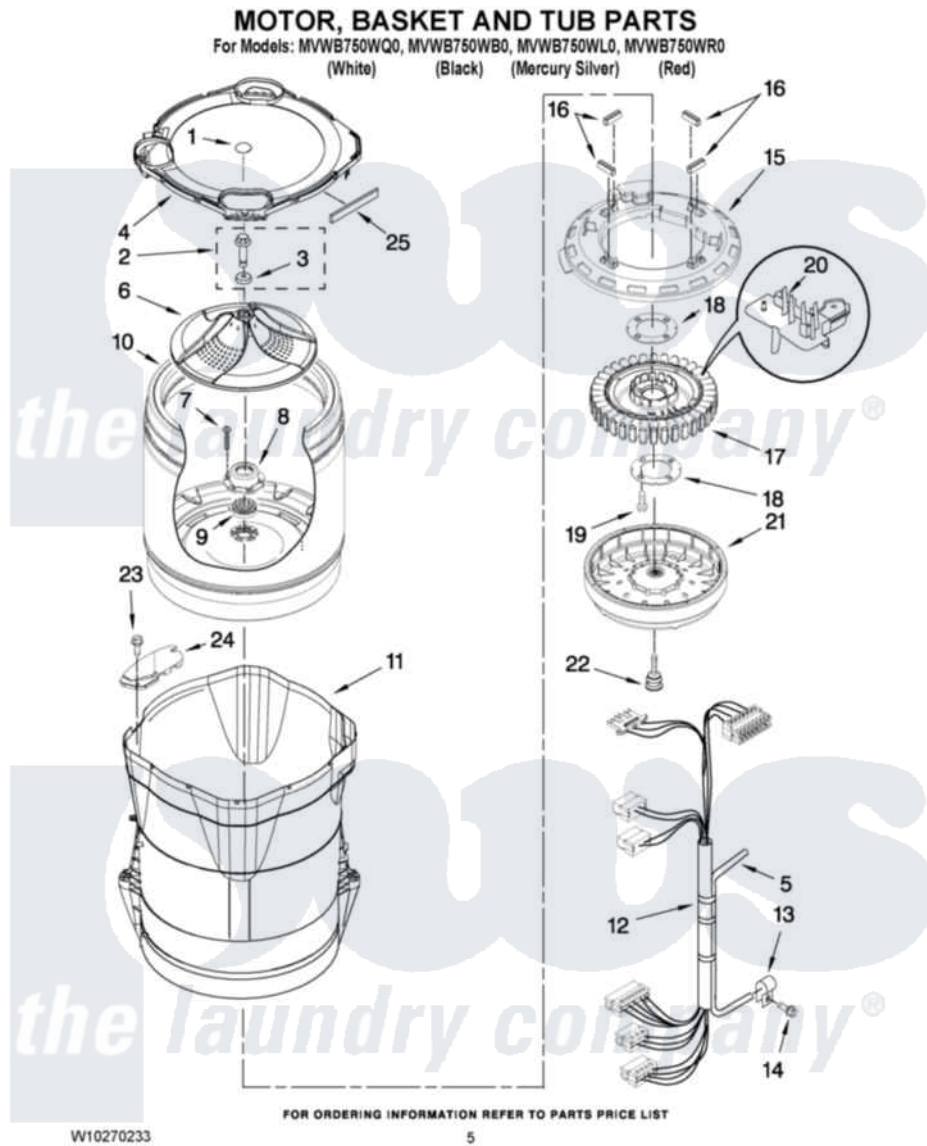

Maytag MVWB750WB0 03 - MOTOR, BASKET AND TUB PARTS

Maytag Residential Maytag MVWB750WB0 Washer Parts Parts Diagram 03 - MOTOR, BASKET AND TUB PARTS
 Click on the part number to view part

Item	Original Part Number	Replaced By	Status	Part Description
1	W10149460			Cap, Impeller
2	W10076270			Screw And Washer Assembly
3	W10076260			Washer
4	W10242338			Tub Ring
5	8572540	353244		Hose, Pressure Switch
6	W10141017			Impeller
7	8533953			Screw, 8-16 X 1.000
8	W10118114	280145		Hub
9	8545953	280145		Hub
10	W10118182	W10296143		Basket
11	W10128830	W10193886		Tub-Outer
12	W10137697			Harness, Lower
13	W10005430			Clamp, Pressure Hose Retainer
14	8533957			Screw, 10-16 X 1/2
15	W10137698			Shield, Drive Motor
16	8565172	280142		Tube

17	8565170	W10419333	Stator, Motor
18	8557836		Plate, Stator
19	8534042		Screw, 1/4-20 X .968
20	W10137685	W10178988	Rps Assembly
21	8565177	280146	Rotor
22	N/P	Not Available	BOLT, ROTOR ASSEMBLY NON-SERVICEABLE (SUPPLIED W/ROTOR)
23	8533928		Screw, 8-18 X 3/4
24	W10222008		Filter, Dual Pump Hood
25	W10205824		Absorber, Impact