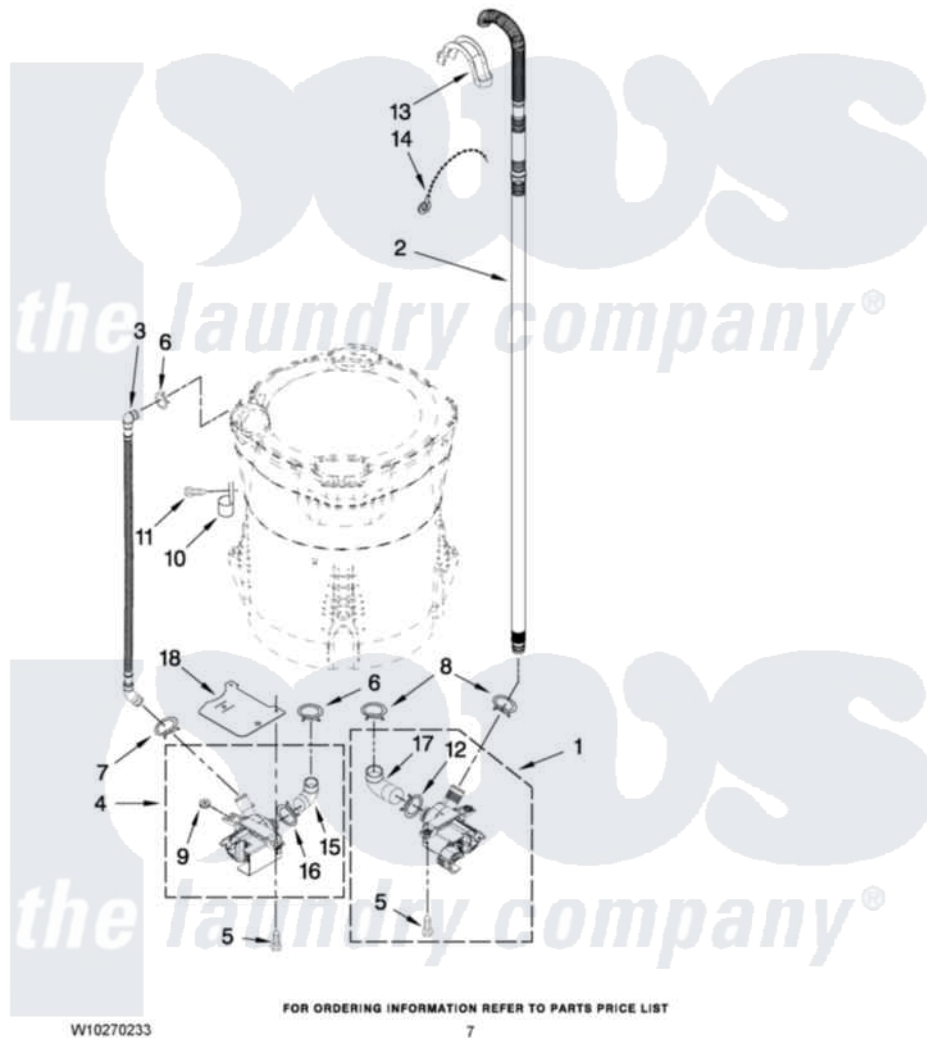

# Maytag MVWB750WB0 04 - PUMP PARTS

## PUMP PARTS

For Models: MVWB750WQ0, MVWB750WB0, MVWB750WL0, MVWB750WR0  
(White) (Black) (Mercury Silver) (Red)

W10270233

FOR ORDERING INFORMATION REFER TO PARTS PRICE LIST

7

Maytag [Residential Maytag MVWB750WB0 Washer Parts](#) Parts Diagram 04 - PUMP PARTS  
Click on the part number to view part

Item	Original Part Number	Replaced By	Status	Part Description
1	W10155921	<a href="#">W10217134</a>		Pump-Water
2	<a href="#">W10236686</a>			Hose, Drain
3	<a href="#">8543774</a>			Hose, Recirc
4	W10049400	<a href="#">W10233462</a>		Pump-Water
5	<a href="#">W10004910</a>			Screw, 12-16 X 1-1/4
6	370449	<a href="#">285655</a>		Clamp, Hose
7	<a href="#">8269146</a>			Clamp, Hose
8	8317496	<a href="#">285655</a>		Clamp, Hose
9	8182771	<a href="#">280155</a>		Grommet
10	<a href="#">8534021</a>			Clamp, Recirc Hose Retainer
11	8533943	<a href="#">W10109200</a>		Screw, Baffle Mounting
12	8182768	<a href="#">285655</a>		Clamp, Hose
13	<a href="#">8576642</a>			Retainer, Drain Hose
14	3347868	<a href="#">W10339879</a>		Tie, Cable
15	<a href="#">8182769</a>			Hose, Recirc Pump
16	8182770	<a href="#">3367052</a>		Clamp, Hose