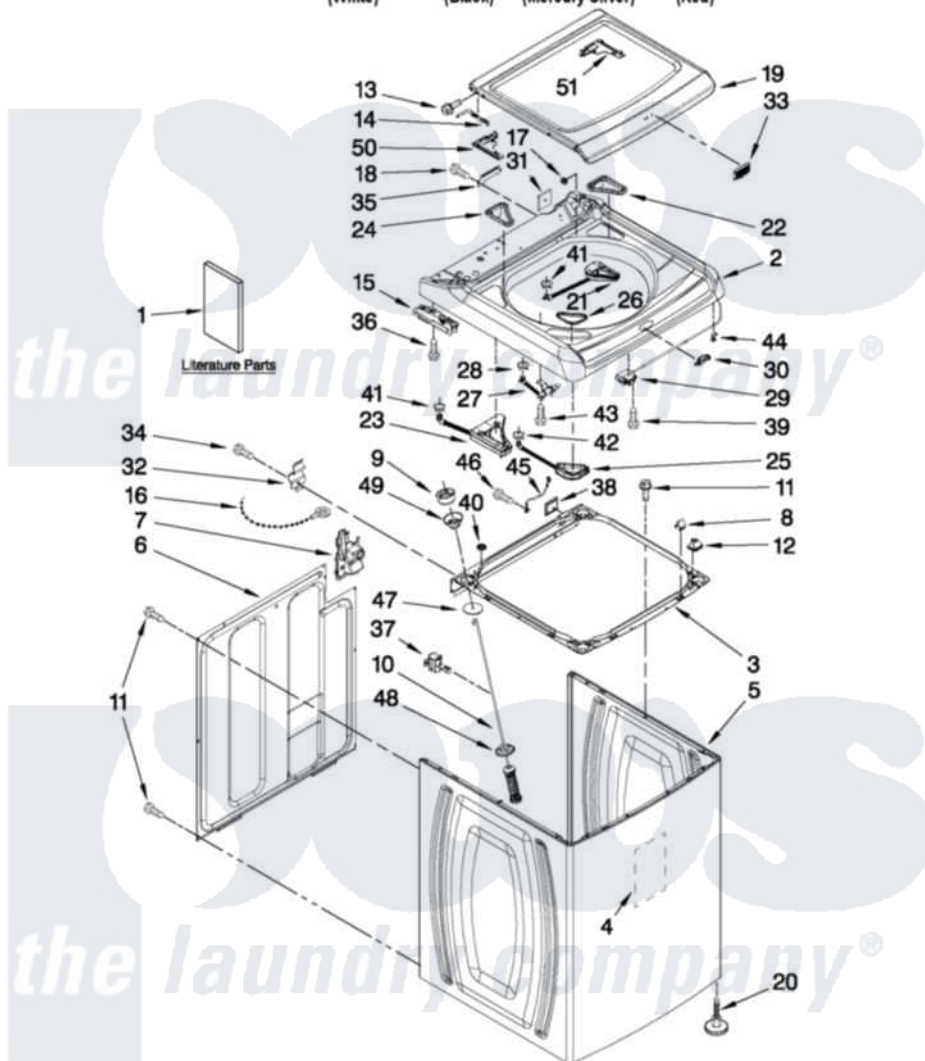

Maytag MVWB750WB2 01 - TOP AND CABINET PARTS

MAYTAG

TOP AND CABINET PARTS

AUTOMATIC WASHER

For Models: MVWB750WQ2, MVWB750WB2, MVWB750WL2, MVWB750WR2
(White) (Black) (Mercury Silver) (Red)

FOR ORDERING INFORMATION REFER TO PARTS PRICE LIST

3-11 Printed in U.S.A. (MP)(bay)

1

Part No. W10407662 Rev. A

Maytag Residential Maytag MVWB750WB2 Washer Parts Parts Diagram 01 - TOP AND CABINET PARTS

Click on the part number to view part

Item	Original Part Number	Replaced By	Status	Part Description
1	W10240438		Not Available	Installation Instructions (English/French)
"	W10240439		Not Available	Installation Instructions (Spanish)
"	W10373812		Not Available	USE & CARE GUIDE (ENGLISH/FRENCH)
"	W10373813		Not Available	USE & CARE GUIDE (SPANISH)
"	W10374149		Not Available	TECH SHEET
"	W10092818		Not Available	INSTALLATION INSTRUCTIONS
"	W10385944		Not Available	ENERGY GUIDE
2	W10141678			Top
"	W10093827			Top
"	W10093833			Top
"	W10093820			Top
3	W10162604	W10198634		Frame
4	W10177046			Cabinet - Damper, Sound