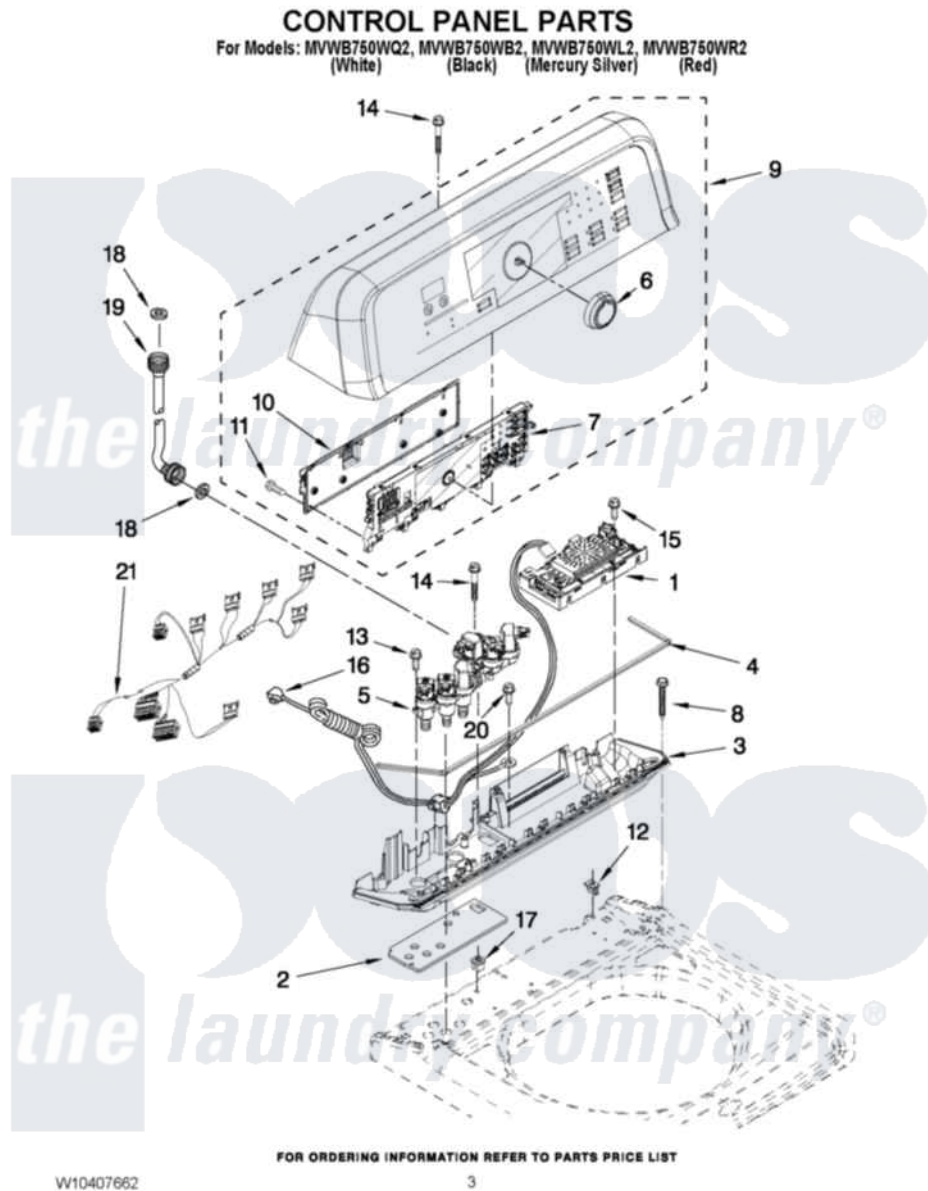

# Maytag MVWB750WB2 02 - CONTROL PANEL PARTS

Maytag [Residential Maytag MVWB750WB2 Washer Parts](#) Parts Diagram 02 - CONTROL PANEL PARTS  
 Click on the part number to view part

Item	Original Part Number	Replaced By	Status	Part Description
1	<a href="#">W10372200</a>			Control Unit Assembly, Machine And Motor
2	W10141695		Not Available	Gasket, Valve Tray
3	<a href="#">W10110213</a>			Tray Assembly, Console
"	<a href="#">W10110304</a>			Tray Assembly, Console
"	<a href="#">W10110846</a>			Tray Assembly, Console
4	W10141693		Not Available	Gasket, Console/Tray
5	<a href="#">W10326913</a>			Valve, Log Assembly W/Harness
6	<a href="#">W10051126</a>			Knob Assembly
7	<a href="#">W10338068</a>			User Interface
8	<a href="#">W10004990</a>			Screw, 6-20 X 1.2
9	<a href="#">W10385601</a>			Console
"	<a href="#">W10385604</a>			Console
"	<a href="#">W10385602</a>			Console
"	<a href="#">W10385603</a>			Console
10	<a href="#">W10051124</a>			Cover, Rear

11	<a href="#">W10003770</a>		Screw, 6-19 X 1/2
12	<a href="#">W10022060</a>		Nut, Push-In
13	<a href="#">W10052600</a>		Screw, 8-18 X 3/4
14	<a href="#">8565324</a>		Screw, 10-16 X 1.75
15	<a href="#">8281136</a>		Screw, 10-16 X 3/4
16	<a href="#">3407203</a>		Cord Assembly, Power
17	<a href="#">98460</a>		Nut, Push-In
18	W10242307	<a href="#">16123</a>	Washer Inlet-Hose Miscellaneous Parts Must be Ordered Separately.
19	W10194208	<a href="#">89503</a>	Hose-Inlet
"	8571378	<a href="#">89503</a>	Hose-Inlet
20	<a href="#">3351614</a>		Screw, Gearcase Cover Mounting
21	<a href="#">W10328039</a>		Harness, 6-Coil Valve, W/O Heater