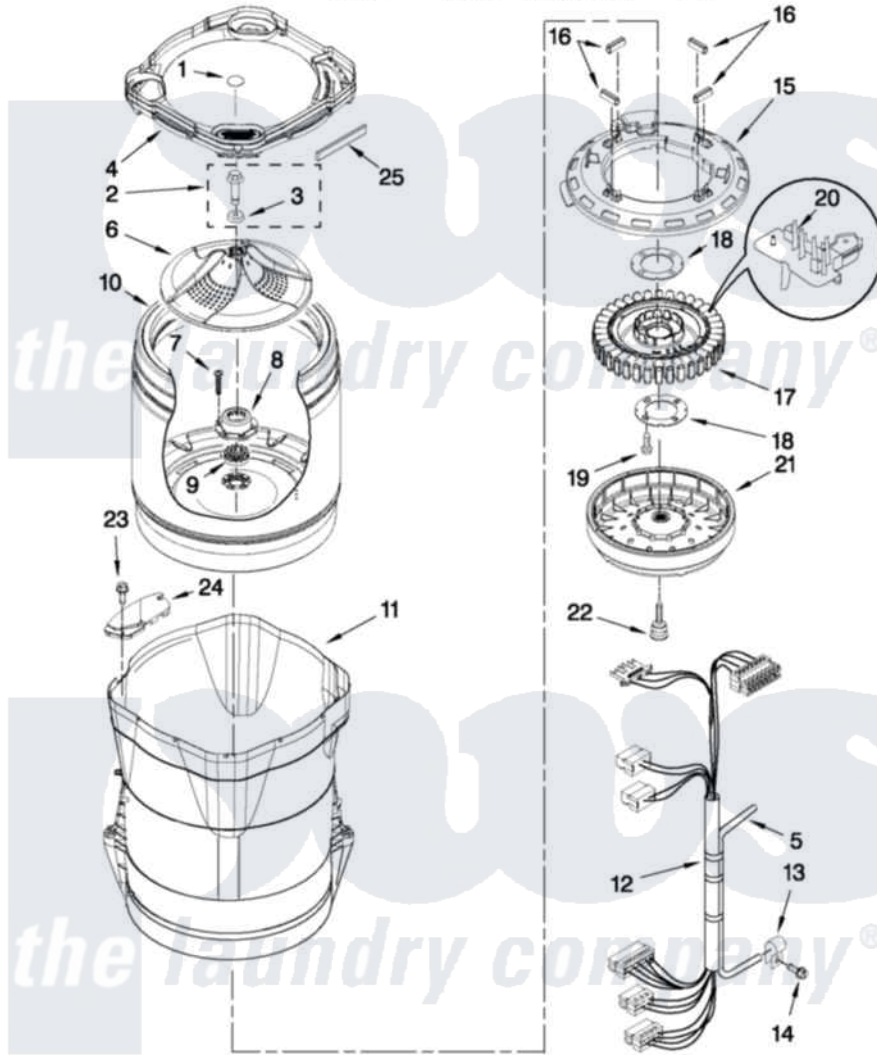

Maytag MVWB750WB2 03 - MOTOR, BASKET AND TUB PARTS

MOTOR, BASKET AND TUB PARTS

For Models: MVWB750WQ2, MVWB750WB2, MVWB750WL2, MVWB750WR2
(White) (Black) (Mercury Silver) (Red)

W10407662

FOR ORDERING INFORMATION REFER TO PARTS PRICE LIST

5

Maytag [Residential Maytag MVWB750WB2 Washer Parts](#) Parts Diagram 03 - MOTOR, BASKET AND TUB PARTS
Click on the part number to view part

Item	Original Part Number	Replaced By	Status	Part Description
1	W10149460			Cap, Impeller
2	W10076270			Screw And Washer Assembly
3	W10076260			Washer
4	W10242338			Tub Ring
5	8572540	353244		Hose, Pressure Switch
6	W10141017			Impeller
7	8533953			Screw, 8-16 X 1.000
8	W10118114	280145		Hub
9	8545953	280145		Hub
10	W10321442			Basket Assembly
11	W10128830	W10193886		Tub-Outer
12	W10137697			Harness, Lower
13	W10005430			Clamp, Pressure Hose Retainer
14	8533957			Screw, 10-16 X 1/2
15	W10137698			Shield, Drive Motor
16	8565172	280142		Tube

17	8565170	W10419333	Stator, Motor
18	8557836		Plate, Stator
19	8534042		Screw, 1/4-20 X .968
20	W10178988		Rps Assembly
21	8565177	280146	Rotor
22	N/P	Not Available	BOLT, ROTOR ASSEMBLY NON-SERVICEABLE (SUPPLIED W/ROTOR)
23	8533928		Screw, 8-18 X 3/4
24	W10222008		Filter, Dual Pump Hood
25	W10205824		Absorber, Impact