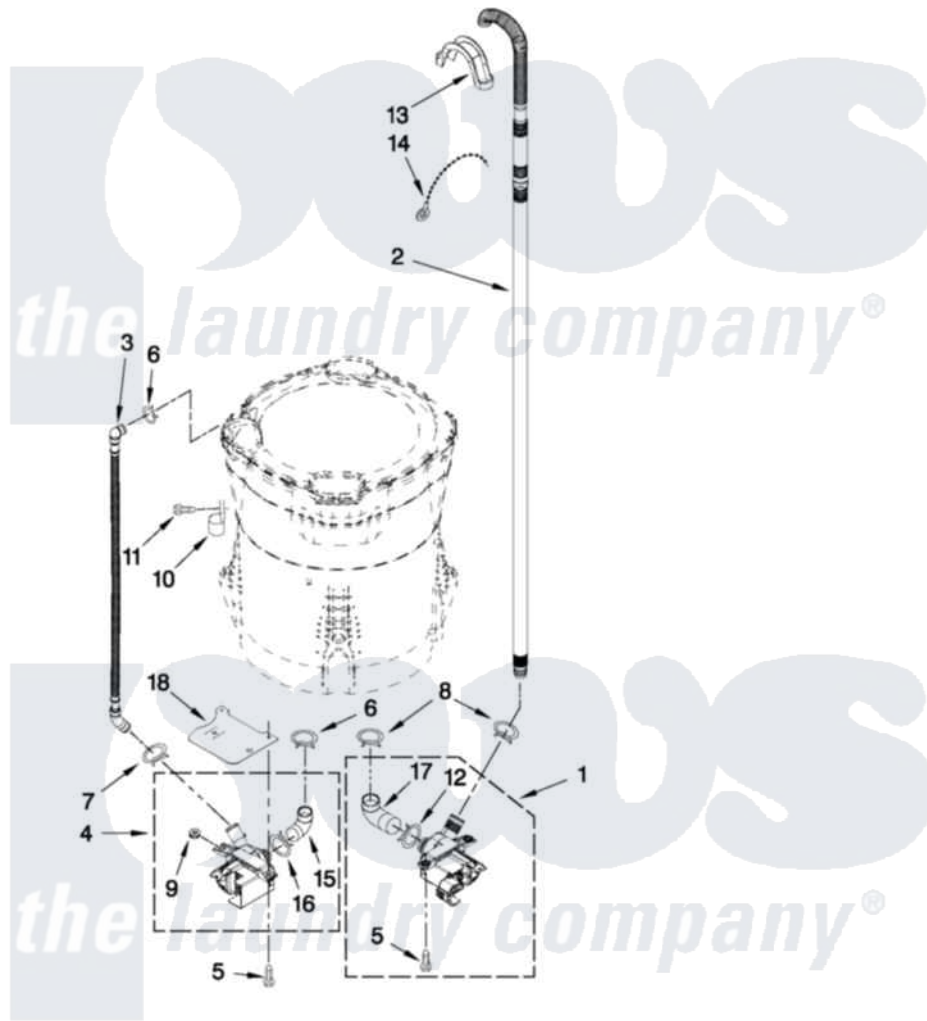

Maytag MVWB750WB2 04 - PUMP PARTS

PUMP PARTS

For Models: MVWB750WQ2, MVWB750WB2, MVWB750WL2, MVWB750WR2
(White) (Black) (Mercury Silver) (Red)

FOR ORDERING INFORMATION REFER TO PARTS PRICE LIST

W10407662

7

Maytag [Residential Maytag MVWB750WB2 Washer Parts](#) Parts Diagram 04 - PUMP PARTS
Click on the part number to view part

Item	Original Part Number	Replaced By	Status	Part Description
1	W10281682	W10217134		Pump-Water
2	W10236686			Hose, Drain
3	8543774			Hose, Recirc
4	W10049400	W10233462		Pump-Water
5	W10004910			Screw, 12-16 X 1-1/4
6	370449	285655		Clamp, Hose
7	8269146			Clamp, Hose
8	8317496	285655		Clamp, Hose
9	8182771	280155		Grommet
10	8534021			Clamp, Recirc Hose Retainer
11	8533943	W10109200		Screw, Baffle Mounting
12	8182768	285655		Clamp, Hose
13	8576642			Retainer, Drain Hose
14	3347868	W10339879		Tie, Cable
15	8182769			Hose, Recirc Pump
16	8182770	3367052		Clamp, Hose