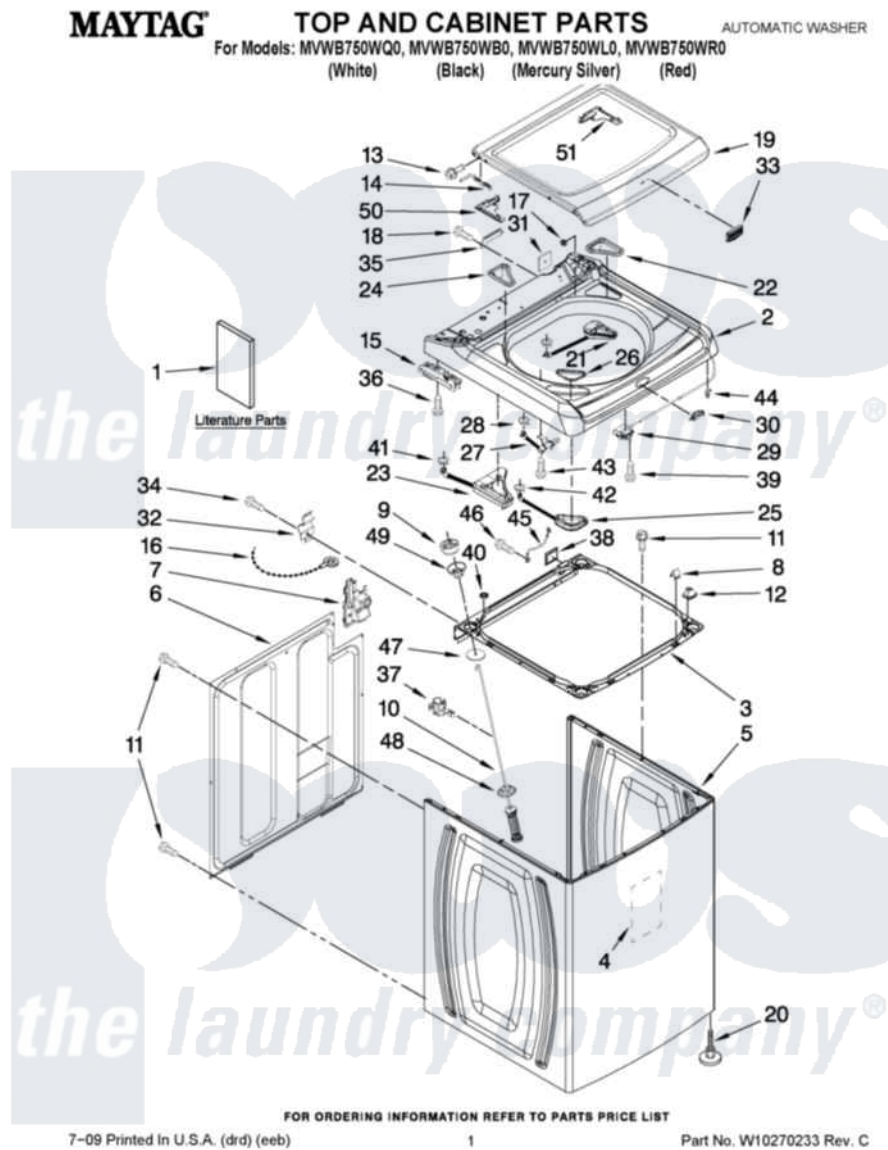

# Maytag MVWB750WL0 01 - TOP AND CABINET PARTS

Maytag Residential Maytag MVWB750WL0 Washer Parts Parts Diagram 01 - TOP AND CABINET PARTS  
 Click on the part number to view part

Item	Original Part Number	Replaced By	Status	Part Description
1	W10240438		Not Available	Installation Instructions (English/French)
"	W10240439		Not Available	Installation Instructions (Spanish)
"	W10092824		Not Available	USE & CARE GUIDE (ENGLISH/FRENCH)
"	W10092825		Not Available	USE & CARE GUIDE (SPANISH)
"	W10093831		Not Available	TECH SHEET IMPROVED WASH
"	W10026652		Not Available	Improved Wash Performance Sheet (English/French)
"	W10178406		Not Available	Improved Wash Performance Sheet (Spanish)
"	W10187317		Not Available	Wiring Diagram
"	W10092819		Not Available	ENERGY GUIDE
2	<a href="#">W10141678</a>			Top
"	<a href="#">W10093827</a>			Top
"	<a href="#">W10093833</a>			Top