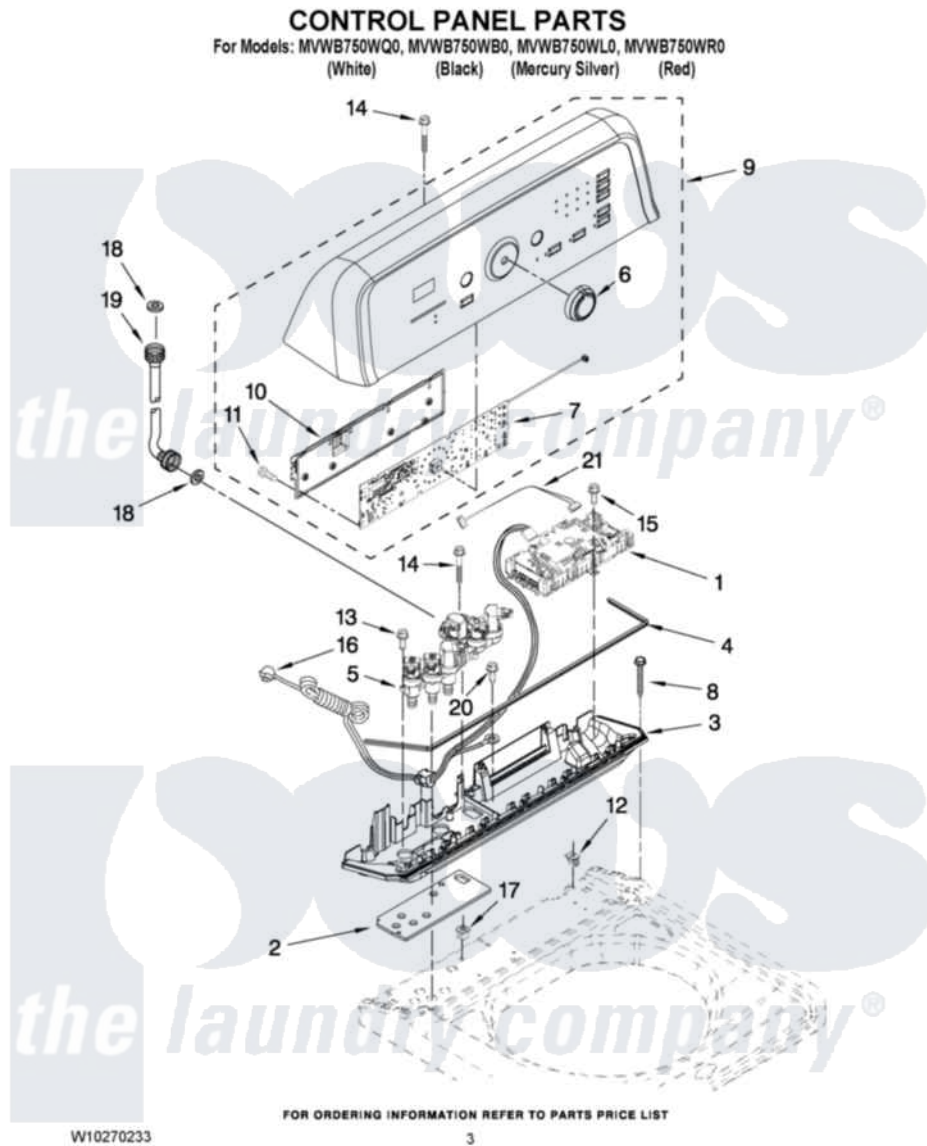

Maytag MVWB750WL0 02 - CONTROL PANEL PARTS

Maytag [Residential Maytag MVWB750WL0 Washer Parts](#) Parts Diagram 02 - CONTROL PANEL PARTS
 Click on the part number to view part

Item	Original Part Number	Replaced By	Status	Part Description
1	W10253697			Control Unit Assembly, Machine And Motor
2	W10141695		Not Available	Gasket, Valve Tray
3	W10110213			Tray Assembly, Console
"	W10110304			Tray Assembly, Console
"	W10110846			Tray Assembly, Console
4	W10141693		Not Available	Gasket, Console/Tray
5	8577408	W10364988		Valve
6	W10051126			Knob Assembly
7	W10260186			User Interface
8	W10004990			Screw, 6-20 X 1.2
9	W10090756			Console
"	W10093829			Console
"	W10090766			Console
"	W10090763			Console
10	W10051124			Cover, Rear
11	W10003770			Screw, 6-19 X 1/2

12	W10022060		Nut, Push-In
13	W10052600		Screw, 8-18 X 3/4
14	8565324		Screw, 10-16 X 1.75
15	8281136		Screw, 10-16 X 3/4
16	3407203		Cord Assembly, Power
17	98460		Nut, Push-In
18	W10242307	16123	Washer Inlet-Hose Miscellaneous Parts Must be Ordered Separately.
19	W10194208	89503	Hose-Inlet
"	8571378	89503	Hose-Inlet
20	3351614		Screw, Gearcase Cover Mounting
21	3407187		Harness, Thermistor