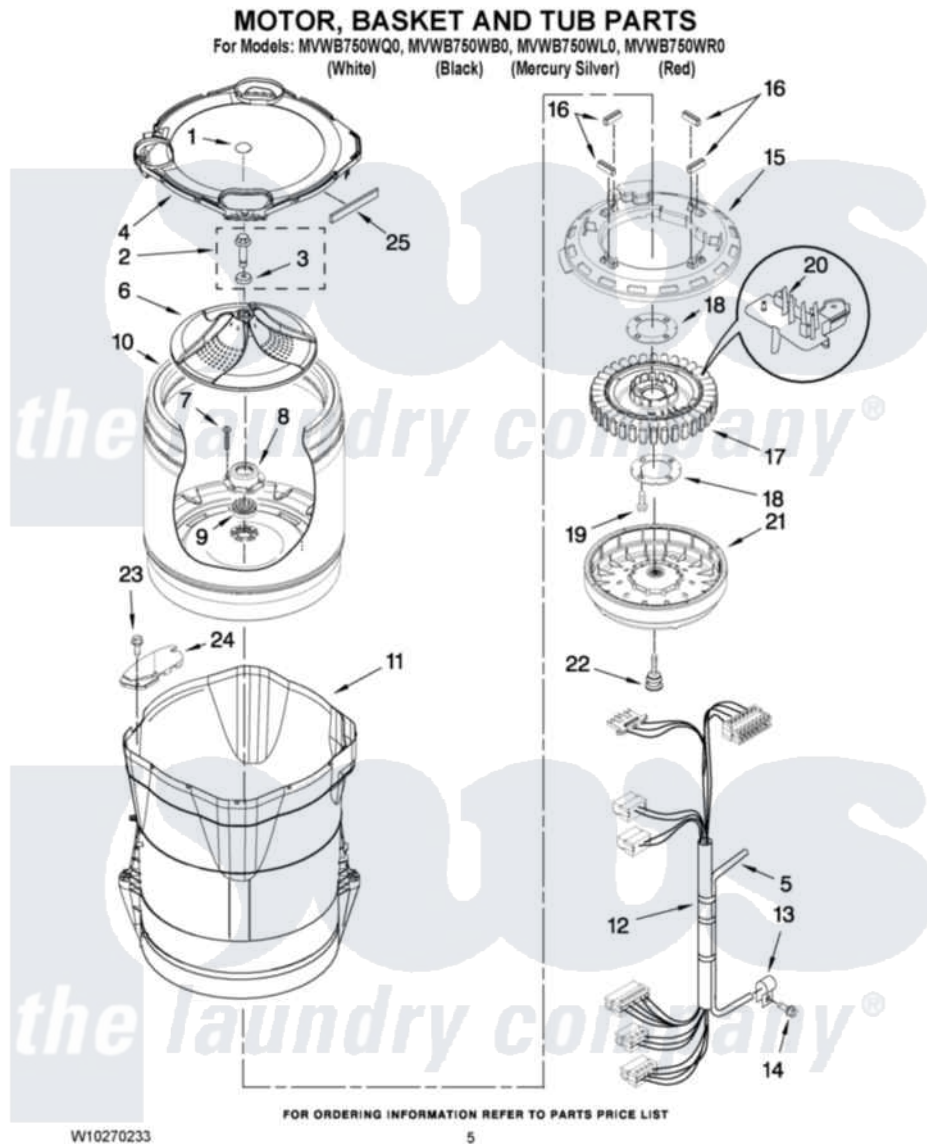

Maytag MVWB750WL0 03 - MOTOR, BASKET AND TUB PARTS

Maytag Residential Maytag MVWB750WL0 Washer Parts Parts Diagram 03 - MOTOR, BASKET AND TUB PARTS
 Click on the part number to view part

Item	Original Part Number	Replaced By	Status	Part Description
1	W10149460			Cap, Impeller
2	W10076270			Screw And Washer Assembly
3	W10076260			Washer
4	W10242338			Tub Ring
5	8572540	353244		Hose, Pressure Switch
6	W10141017			Impeller
7	8533953			Screw, 8-16 X 1.000
8	W10118114	280145		Hub
9	8545953	280145		Hub
10	W10118182	W10296143		Basket
11	W10128830	W10193886		Tub-Outer
12	W10137697			Harness, Lower
13	W10005430			Clamp, Pressure Hose Retainer
14	8533957			Screw, 10-16 X 1/2
15	W10137698			Shield, Drive Motor
16	8565172	280142		Tube

17	8565170	W10419333	Stator, Motor
18	8557836		Plate, Stator
19	8534042		Screw, 1/4-20 X .968
20	W10137685	W10178988	Rps Assembly
21	8565177	280146	Rotor
22	N/P	Not Available	BOLT, ROTOR ASSEMBLY NON-SERVICEABLE (SUPPLIED W/ROTOR)
23	8533928		Screw, 8-18 X 3/4
24	W10222008		Filter, Dual Pump Hood
25	W10205824		Absorber, Impact