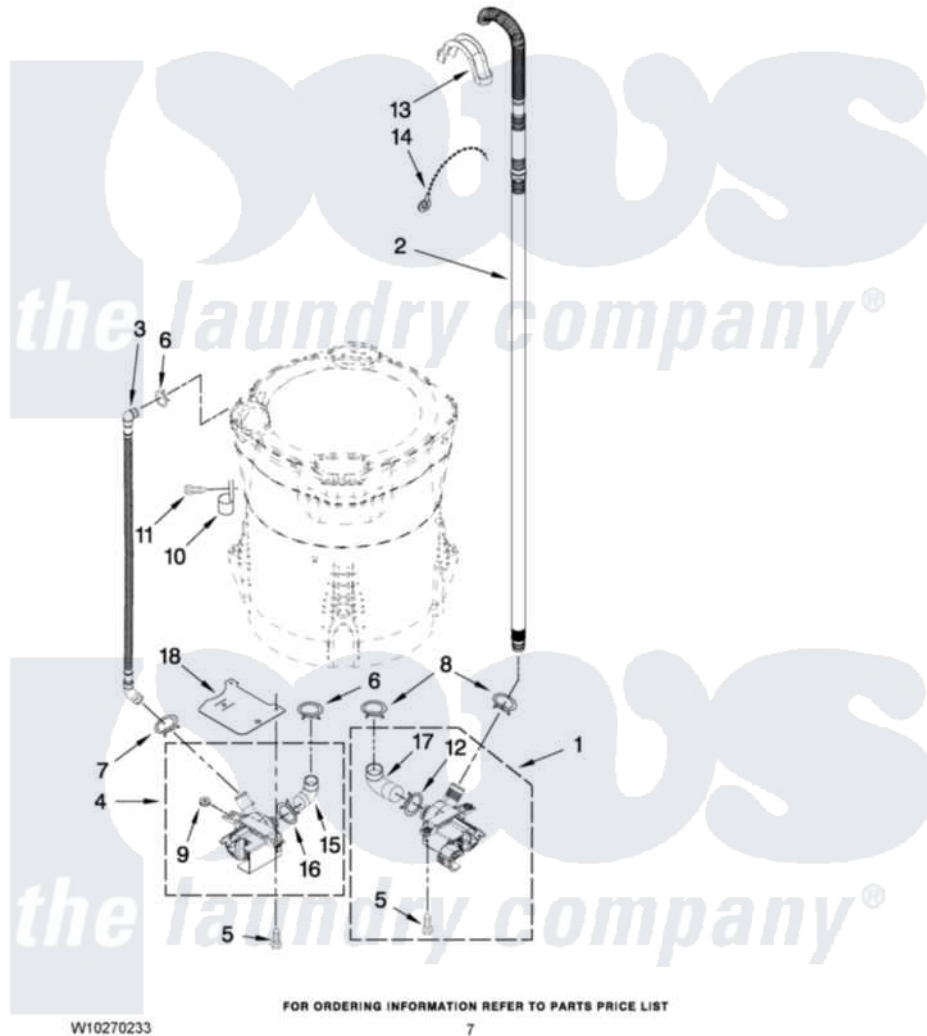

Maytag MVWB750WL0 04 - PUMP PARTS

PUMP PARTS

For Models: MVWB750WQ0, MVWB750WB0, MVWB750WL0, MVWB750WR0
(White) (Black) (Mercury Silver) (Red)

Maytag [Residential Maytag MVWB750WL0 Washer Parts](#) Parts Diagram 04 - PUMP PARTS
Click on the part number to view part

Item	Original Part Number	Replaced By	Status	Part Description
1	W10155921	W10217134		Pump-Water
2	W10236686			Hose, Drain
3	8543774			Hose, Recirc
4	W10049400	W10233462		Pump-Water
5	W10004910			Screw, 12-16 X 1-1/4
6	370449	285655		Clamp, Hose
7	8269146			Clamp, Hose
8	8317496	285655		Clamp, Hose
9	8182771	280155		Grommet
10	8534021			Clamp, Recirc Hose Retainer
11	8533943	W10109200		Screw, Baffle Mounting
12	8182768	285655		Clamp, Hose
13	8576642			Retainer, Drain Hose
14	3347868	W10339879		Tie, Cable
15	8182769			Hose, Recirc Pump
16	8182770	3367052		Clamp, Hose