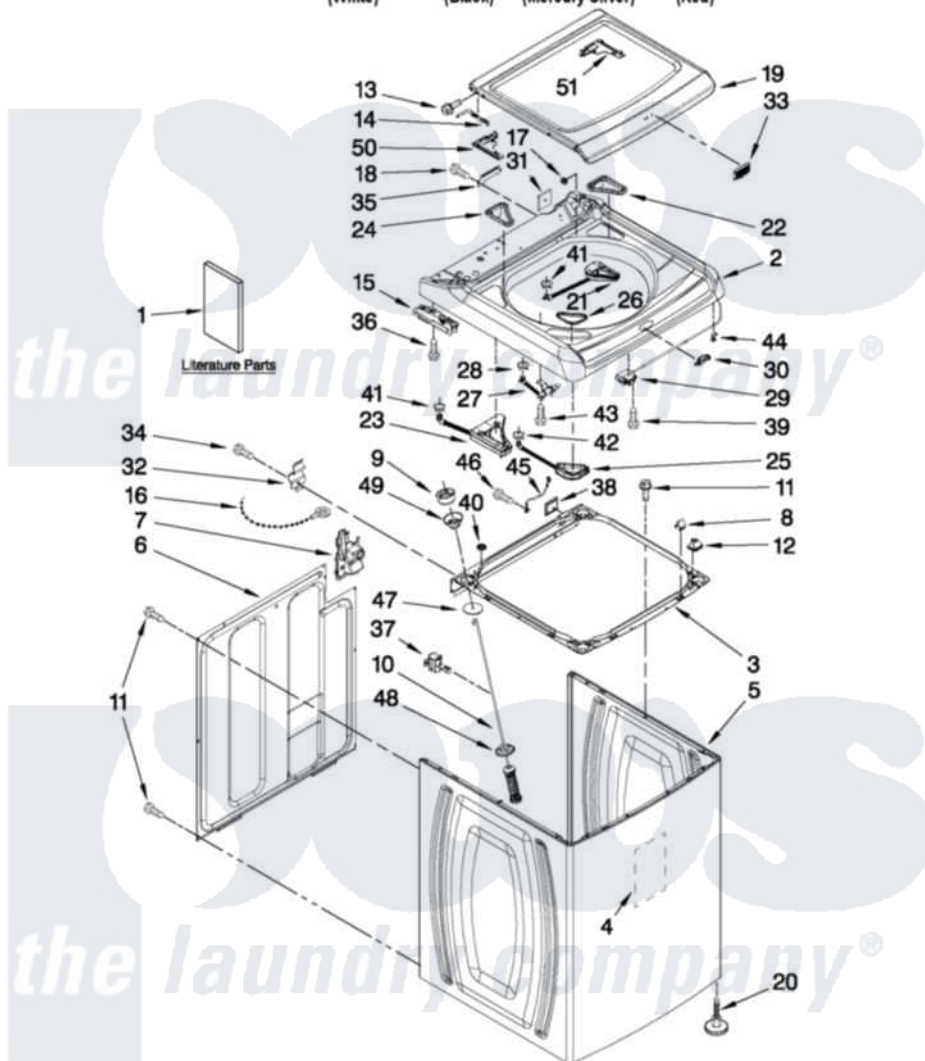

Maytag MVWB750WL2 01 - TOP AND CABINET PARTS

MAYTAG

TOP AND CABINET PARTS

AUTOMATIC WASHER

For Models: MVWB750WQ2, MVWB750WB2, MVWB750WL2, MVWB750WR2
(White) (Black) (Mercury Silver) (Red)

FOR ORDERING INFORMATION REFER TO PARTS PRICE LIST

3-11 Printed in U.S.A. (MP)(bay)

1

Part No. W10407662 Rev. A

[Maytag Residential Maytag MVWB750WL2 Washer Parts](#) Parts Diagram 01 - TOP AND CABINET PARTS

[Click on the part number to view part](#)

Item	Original Part Number	Replaced By	Status	Part Description
1	W10240438		Not Available	Installation Instructions (English/French)
"	W10240439		Not Available	Installation Instructions (Spanish)
"	W10373812		Not Available	USE & CARE GUIDE (ENGLISH/FRENCH)
"	W10373813		Not Available	USE & CARE GUIDE (SPANISH)
"	W10374149		Not Available	TECH SHEET
"	W10092818		Not Available	INSTALLATION INSTRUCTIONS
"	W10385944		Not Available	ENERGY GUIDE
2	W10141678			Top
"	W10093827			Top
"	W10093833			Top
"	W10093820			Top
3	W10162604	W10198634		Frame
4	W10177046			Cabinet - Damper, Sound