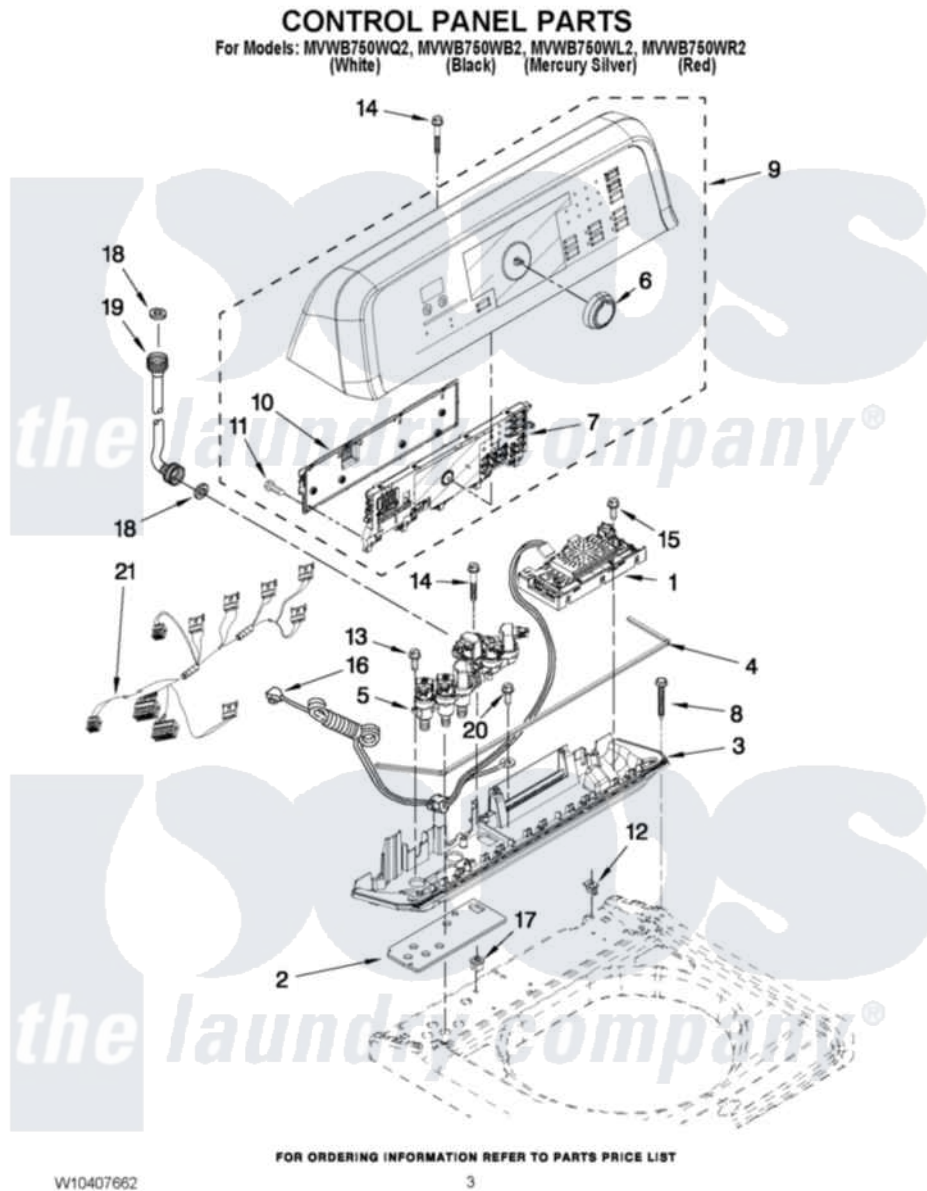

Maytag MVWB750WL2 02 - CONTROL PANEL PARTS

Maytag [Residential Maytag MVWB750WL2 Washer Parts](#) Parts Diagram 02 - CONTROL PANEL PARTS
 Click on the part number to view part

Item	Original Part Number	Replaced By	Status	Part Description
1	W10372200			Control Unit Assembly, Machine And Motor
2	W10141695		Not Available	Gasket, Valve Tray
3	W10110213			Tray Assembly, Console
"	W10110304			Tray Assembly, Console
"	W10110846			Tray Assembly, Console
4	W10141693		Not Available	Gasket, Console/Tray
5	W10326913			Valve, Log Assembly W/Harness
6	W10051126			Knob Assembly
7	W10338068			User Interface
8	W10004990			Screw, 6-20 X 1.2
9	W10385601			Console
"	W10385604			Console
"	W10385602			Console
"	W10385603			Console
10	W10051124			Cover, Rear

11	W10003770		Screw, 6-19 X 1/2
12	W10022060		Nut, Push-In
13	W10052600		Screw, 8-18 X 3/4
14	8565324		Screw, 10-16 X 1.75
15	8281136		Screw, 10-16 X 3/4
16	3407203		Cord Assembly, Power
17	98460		Nut, Push-In
18	W10242307	16123	Washer Inlet-Hose Miscellaneous Parts Must be Ordered Separately.
19	W10194208	89503	Hose-Inlet
"	8571378	89503	Hose-Inlet
20	3351614		Screw, Gearcase Cover Mounting
21	W10328039		Harness, 6-Coil Valve, W/O Heater