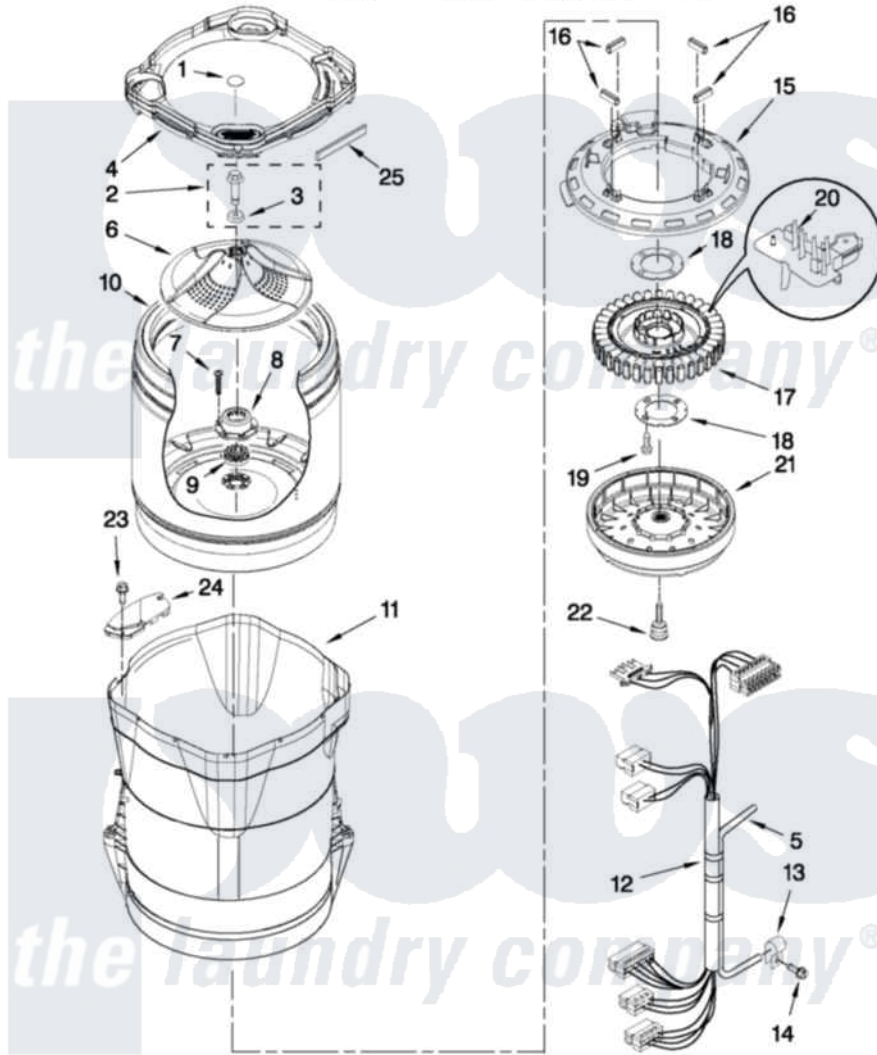

Maytag MVWB750WL2 03 - MOTOR, BASKET AND TUB PARTS

MOTOR, BASKET AND TUB PARTS

For Models: MVWB750WQ2, MVWB750WB2, MVWB750WL2, MVWB750WR2
(White) (Black) (Mercury Silver) (Red)

W10407662

FOR ORDERING INFORMATION REFER TO PARTS PRICE LIST

5

Maytag [Residential Maytag MVWB750WL2 Washer Parts](#) Parts Diagram 03 - MOTOR, BASKET AND TUB PARTS
Click on the part number to view part

Item	Original Part Number	Replaced By	Status	Part Description
1	W10149460			Cap, Impeller
2	W10076270			Screw And Washer Assembly
3	W10076260			Washer
4	W10242338			Tub Ring
5	8572540	353244		Hose, Pressure Switch
6	W10141017			Impeller
7	8533953			Screw, 8-16 X 1.000
8	W10118114	280145		Hub
9	8545953	280145		Hub
10	W10321442			Basket Assembly
11	W10128830	W10193886		Tub-Outer
12	W10137697			Harness, Lower
13	W10005430			Clamp, Pressure Hose Retainer
14	8533957			Screw, 10-16 X 1/2
15	W10137698			Shield, Drive Motor
16	8565172	280142		Tube

17	8565170	W10419333	Stator, Motor
18	8557836		Plate, Stator
19	8534042		Screw, 1/4-20 X .968
20	W10178988		Rps Assembly
21	8565177	280146	Rotor
22	N/P	Not Available	BOLT, ROTOR ASSEMBLY NON-SERVICEABLE (SUPPLIED W/ROTOR)
23	8533928		Screw, 8-18 X 3/4
24	W10222008		Filter, Dual Pump Hood
25	W10205824		Absorber, Impact