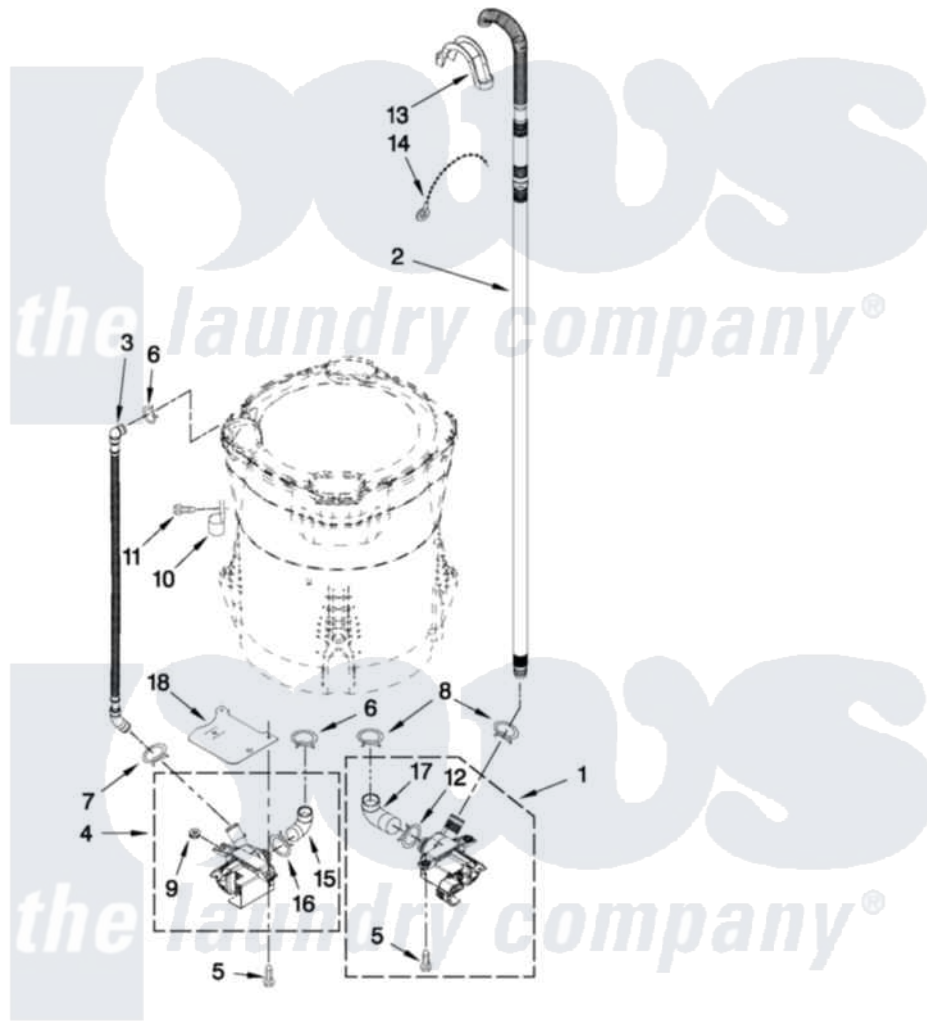

Maytag MVWB750WL2 04 - PUMP PARTS

PUMP PARTS

For Models: MVWB750WQ2, MVWB750WB2, MVWB750WL2, MVWB750WR2
(White) (Black) (Mercury Silver) (Red)

FOR ORDERING INFORMATION REFER TO PARTS PRICE LIST

W10407662

7

Maytag [Residential Maytag MVWB750WL2 Washer Parts](#) Parts Diagram 04 - PUMP PARTS
Click on the part number to view part

Item	Original Part Number	Replaced By	Status	Part Description
1	W10281682	W10217134		Pump-Water
2	W10236686			Hose, Drain
3	8543774			Hose, Recirc
4	W10049400	W10233462		Pump-Water
5	W10004910			Screw, 12-16 X 1-1/4
6	370449	285655		Clamp, Hose
7	8269146			Clamp, Hose
8	8317496	285655		Clamp, Hose
9	8182771	280155		Grommet
10	8534021			Clamp, Recirc Hose Retainer
11	8533943	W10109200		Screw, Baffle Mounting
12	8182768	285655		Clamp, Hose
13	8576642			Retainer, Drain Hose
14	3347868	W10339879		Tie, Cable
15	8182769			Hose, Recirc Pump
16	8182770	3367052		Clamp, Hose