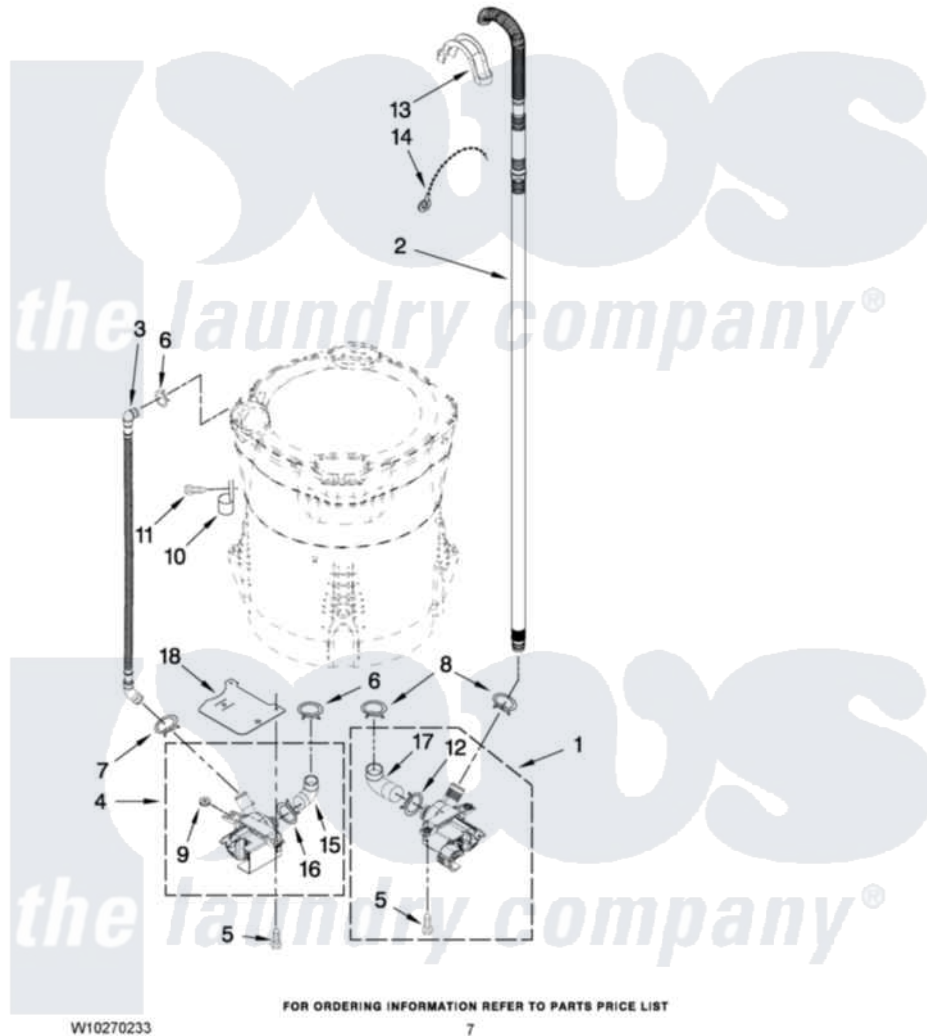

Maytag MVWB750WQ0 04 - PUMP PARTS

PUMP PARTS

For Models: MVWB750WQ0, MVWB750WB0, MVWB750WL0, MVWB750WR0
(White) (Black) (Mercury Silver) (Red)

Maytag [Residential Maytag MVWB750WQ0 Washer Parts](#) Parts Diagram 04 - PUMP PARTS
Click on the part number to view part

Item	Original Part Number	Replaced By	Status	Part Description
1	W10155921	W10217134		Pump-Water
2	W10236686			Hose, Drain
3	8543774			Hose, Recirc
4	W10049400	W10233462		Pump-Water
5	W10004910			Screw, 12-16 X 1-1/4
6	370449	285655		Clamp, Hose
7	8269146			Clamp, Hose
8	8317496	285655		Clamp, Hose
9	8182771	280155		Grommet
10	8534021			Clamp, Recirc Hose Retainer
11	8533943	W10109200		Screw, Baffle Mounting
12	8182768	285655		Clamp, Hose
13	8576642			Retainer, Drain Hose
14	3347868	W10339879		Tie, Cable
15	8182769			Hose, Recirc Pump
16	8182770	3367052		Clamp, Hose