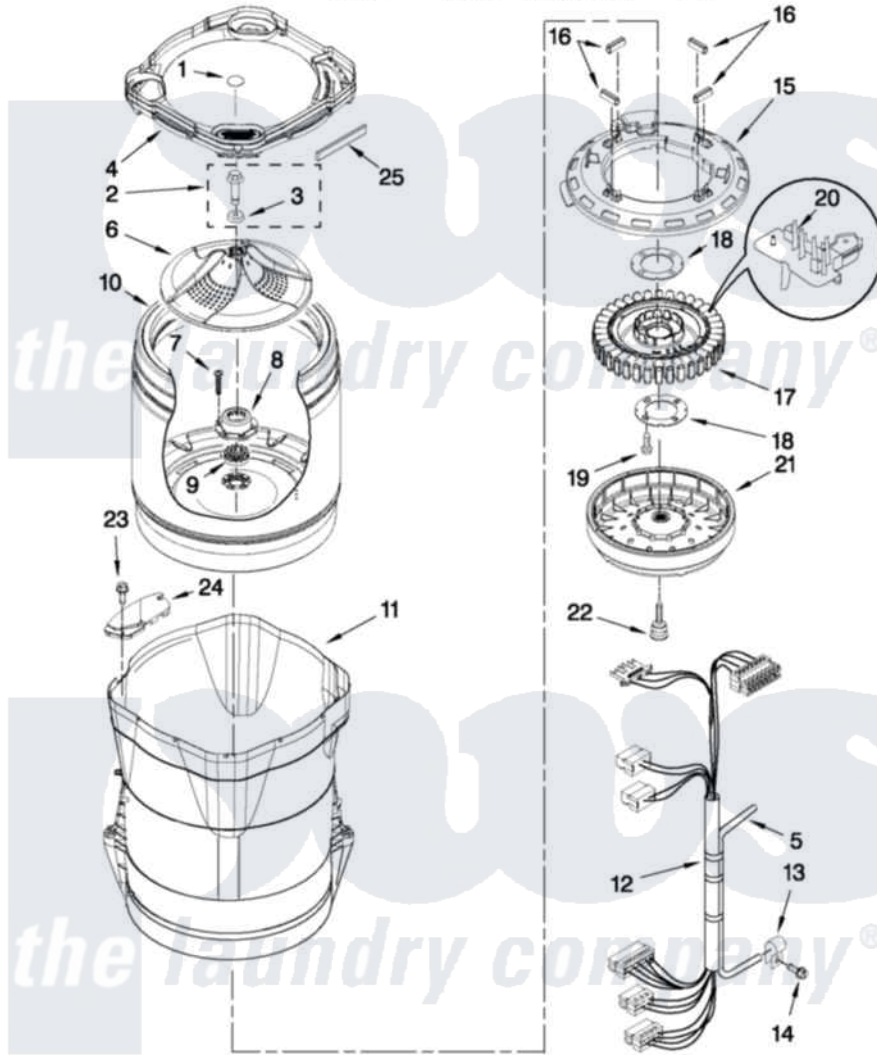

# Maytag MVWB750WQ2 03 - MOTOR, BASKET AND TUB PARTS

## MOTOR, BASKET AND TUB PARTS

For Models: MVWB750WQ2, MVWB750WB2, MVWB750WL2, MVWB750WR2  
(White) (Black) (Mercury Silver) (Red)

W10407662

FOR ORDERING INFORMATION REFER TO PARTS PRICE LIST

5

Maytag [Residential Maytag MVWB750WQ2 Washer Parts](#) Parts Diagram 03 - MOTOR, BASKET AND TUB PARTS  
Click on the part number to view part

Item	Original Part Number	Replaced By	Status	Part Description
1	<a href="#">W10149460</a>			Cap, Impeller
2	<a href="#">W10076270</a>			Screw And Washer Assembly
3	<a href="#">W10076260</a>			Washer
4	<a href="#">W10242338</a>			Tub Ring
5	8572540	<a href="#">353244</a>		Hose, Pressure Switch
6	<a href="#">W10141017</a>			Impeller
7	<a href="#">8533953</a>			Screw, 8-16 X 1.000
8	W10118114	<a href="#">280145</a>		Hub
9	8545953	<a href="#">280145</a>		Hub
10	<a href="#">W10321442</a>			Basket Assembly
11	W10128830	<a href="#">W10193886</a>		Tub-Outer
12	<a href="#">W10137697</a>			Harness, Lower
13	<a href="#">W10005430</a>			Clamp, Pressure Hose Retainer
14	<a href="#">8533957</a>			Screw, 10-16 X 1/2
15	<a href="#">W10137698</a>			Shield, Drive Motor
16	8565172	<a href="#">280142</a>		Tube

17	8565170	<a href="#">W10419333</a>	Stator, Motor
18	<a href="#">8557836</a>		Plate, Stator
19	<a href="#">8534042</a>		Screw, 1/4-20 X .968
20	<a href="#">W10178988</a>		Rps Assembly
21	8565177	<a href="#">280146</a>	Rotor
22	N/P	Not Available	BOLT, ROTOR ASSEMBLY NON-SERVICEABLE (SUPPLIED W/ROTOR)
23	<a href="#">8533928</a>		Screw, 8-18 X 3/4
24	<a href="#">W10222008</a>		Filter, Dual Pump Hood
25	<a href="#">W10205824</a>		Absorber, Impact