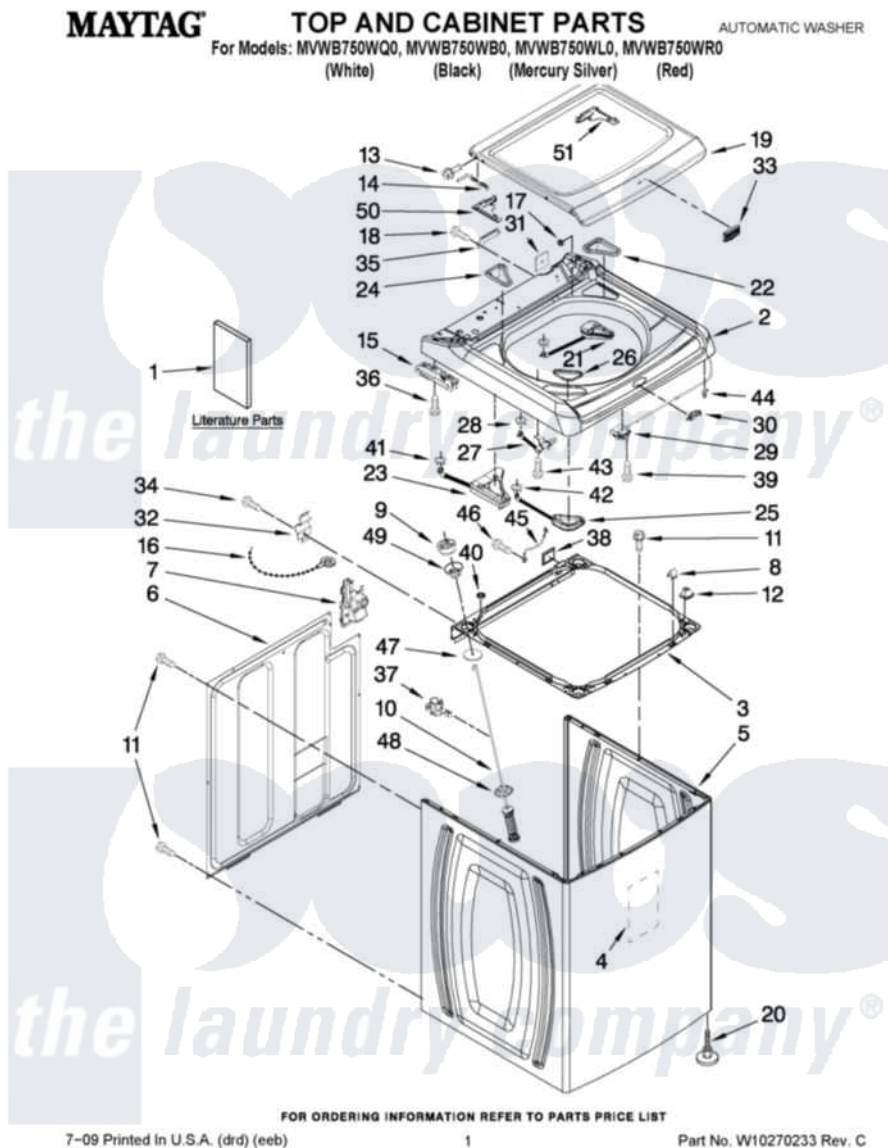

# Maytag MVWB750WR0 01 - TOP AND CABINET PARTS

Maytag Residential Maytag MVWB750WR0 Washer Parts Parts Diagram 01 - TOP AND CABINET PARTS  
 Click on the part number to view part

Item	Original Part Number	Replaced By	Status	Part Description
1	W10240438		Not Available	Installation Instructions (English/French)
"	W10240439		Not Available	Installation Instructions (Spanish)
"	W10092824		Not Available	USE & CARE GUIDE (ENGLISH/FRENCH)
"	W10092825		Not Available	USE & CARE GUIDE (SPANISH)
"	W10093831		Not Available	TECH SHEET IMPROVED WASH
"	W10026652		Not Available	Improved Wash Performance Sheet (English/French)
"	W10178406		Not Available	Improved Wash Performance Sheet (Spanish)
"	W10187317		Not Available	Wiring Diagram
"	W10092819		Not Available	ENERGY GUIDE
2	<a href="#">W10141678</a>			Top
"	<a href="#">W10093827</a>			Top
"	<a href="#">W10093833</a>			Top