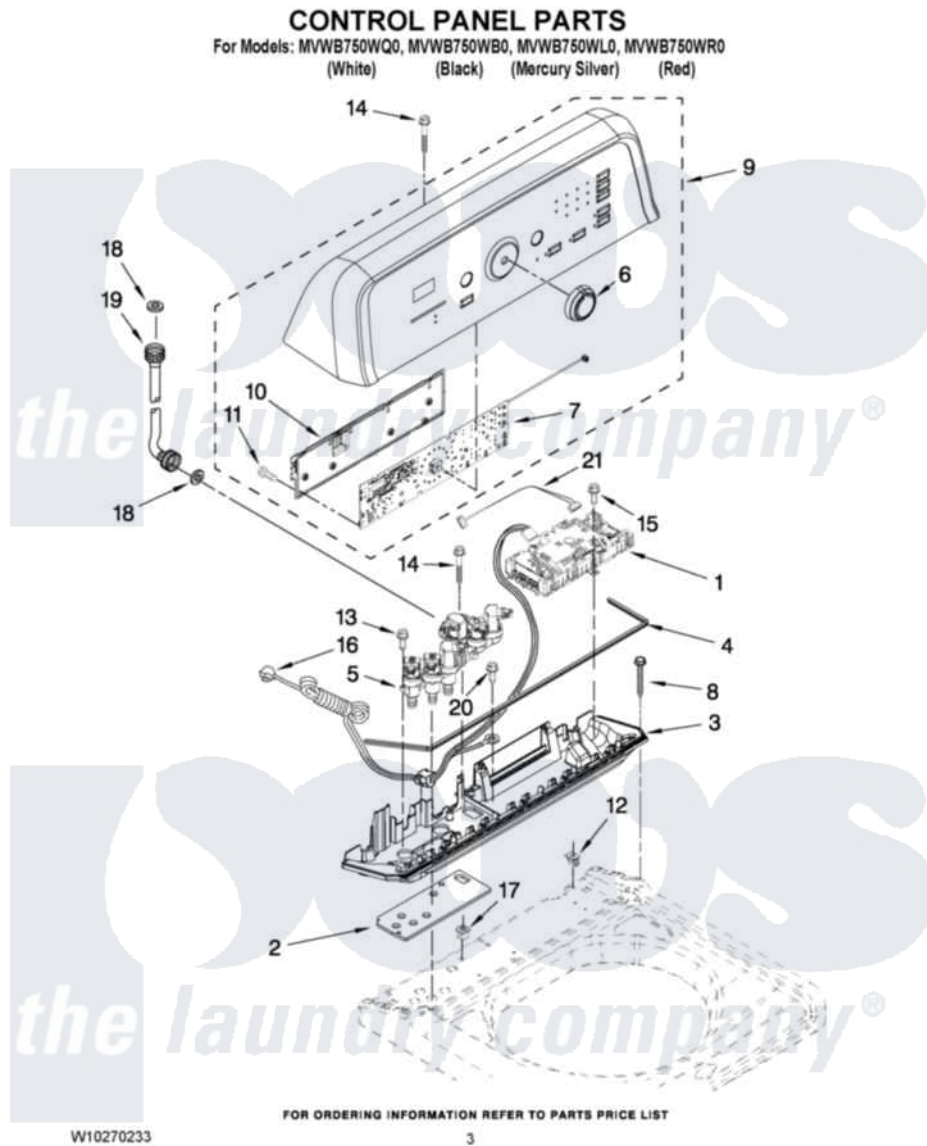

Maytag MVWB750WR0 02 - CONTROL PANEL PARTS

Maytag [Residential Maytag MVWB750WR0 Washer Parts](#) Parts Diagram 02 - CONTROL PANEL PARTS
 Click on the part number to view part

Item	Original Part Number	Replaced By	Status	Part Description
1	W10253697			Control Unit Assembly, Machine And Motor
2	W10141695		Not Available	Gasket, Valve Tray
3	W10110213			Tray Assembly, Console
"	W10110304			Tray Assembly, Console
"	W10110846			Tray Assembly, Console
4	W10141693		Not Available	Gasket, Console/Tray
5	8577408	W10364988		Valve
6	W10051126			Knob Assembly
7	W10260186			User Interface
8	W10004990			Screw, 6-20 X 1.2
9	W10090756			Console
"	W10093829			Console
"	W10090766			Console
"	W10090763			Console
10	W10051124			Cover, Rear
11	W10003770			Screw, 6-19 X 1/2

12	W10022060		Nut, Push-In
13	W10052600		Screw, 8-18 X 3/4
14	8565324		Screw, 10-16 X 1.75
15	8281136		Screw, 10-16 X 3/4
16	3407203		Cord Assembly, Power
17	98460		Nut, Push-In
18	W10242307	16123	Washer Inlet-Hose Miscellaneous Parts Must be Ordered Separately.
19	W10194208	89503	Hose-Inlet
"	8571378	89503	Hose-Inlet
20	3351614		Screw, Gearcase Cover Mounting
21	3407187		Harness, Thermistor