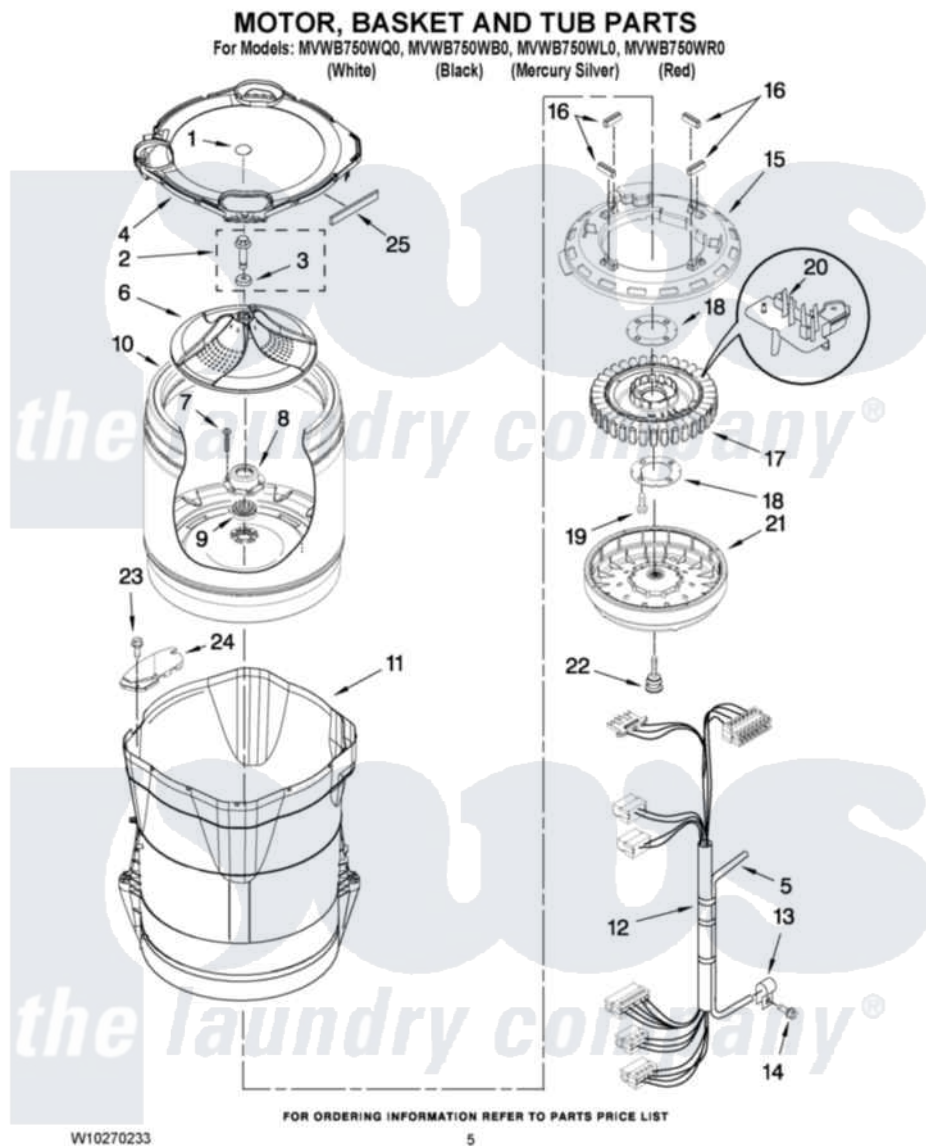

Maytag MVWB750WR0 03 - MOTOR, BASKET AND TUB PARTS

Maytag [Residential Maytag MVWB750WR0 Washer Parts](#) Parts Diagram 03 - MOTOR, BASKET AND TUB PARTS
 Click on the part number to view part

Item	Original Part Number	Replaced By	Status	Part Description
1	W10149460			Cap, Impeller
2	W10076270			Screw And Washer Assembly
3	W10076260			Washer
4	W10242338			Tub Ring
5	8572540	353244		Hose, Pressure Switch
6	W10141017			Impeller
7	8533953			Screw, 8-16 X 1.000
8	W10118114	280145		Hub
9	8545953	280145		Hub
10	W10118182	W10296143		Basket
11	W10128830	W10193886		Tub-Outer
12	W10137697			Harness, Lower
13	W10005430			Clamp, Pressure Hose Retainer
14	8533957			Screw, 10-16 X 1/2
15	W10137698			Shield, Drive Motor
16	8565172	280142		Tube

17	8565170	W10419333	Stator, Motor
18	8557836		Plate, Stator
19	8534042		Screw, 1/4-20 X .968
20	W10137685	W10178988	Rps Assembly
21	8565177	280146	Rotor
22	N/P	Not Available	BOLT, ROTOR ASSEMBLY NON-SERVICEABLE (SUPPLIED W/ROTOR)
23	8533928		Screw, 8-18 X 3/4
24	W10222008		Filter, Dual Pump Hood
25	W10205824		Absorber, Impact