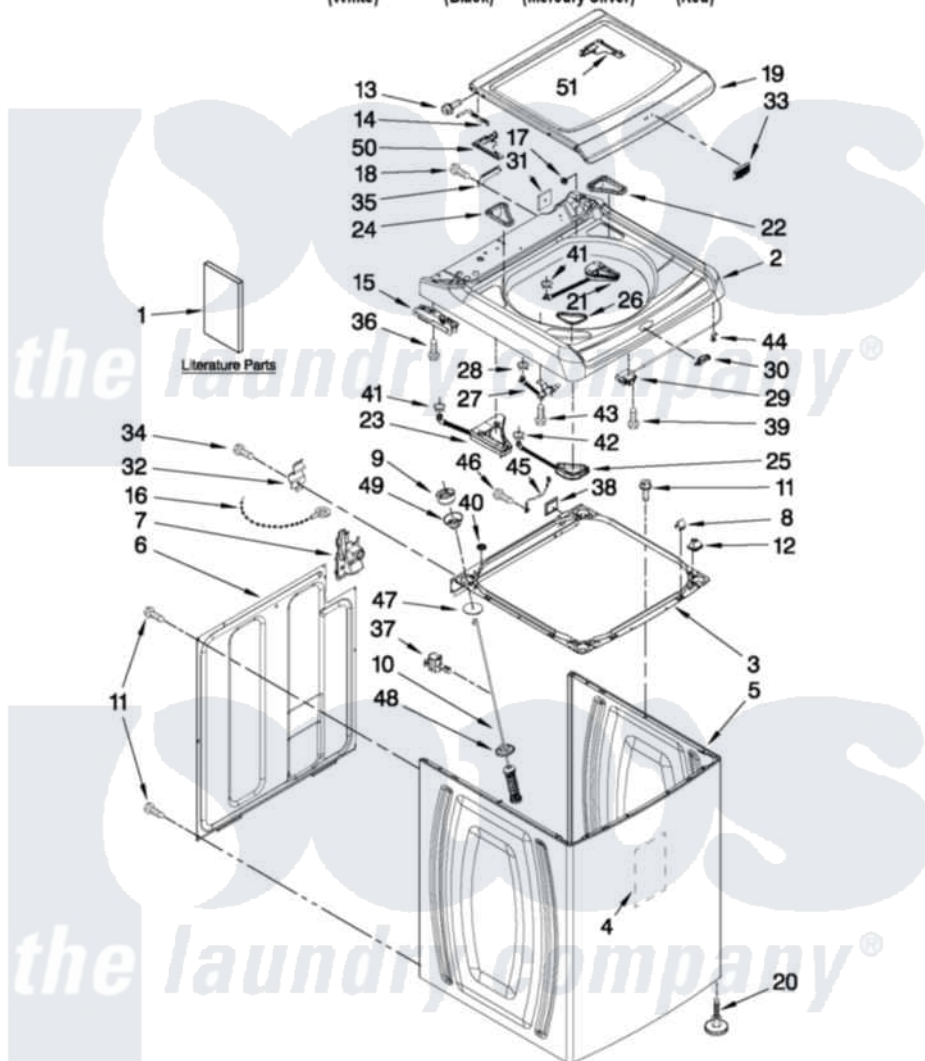

Maytag MVWB750WR2 01 - TOP AND CABINET PARTS

MAYTAG

TOP AND CABINET PARTS

AUTOMATIC WASHER

For Models: MVWB750WQ2, MVWB750WB2, MVWB750WL2, MVWB750WR2
(White) (Black) (Mercury Silver) (Red)

FOR ORDERING INFORMATION REFER TO PARTS PRICE LIST

3-11 Printed in U.S.A. (MP)(bay)

1

Part No. W10407662 Rev. A

Maytag [Residential Maytag MVWB750WR2 Washer Parts](#) Parts Diagram 01 - TOP AND CABINET PARTS

[Click on the part number to view part](#)

Item	Original Part Number	Replaced By	Status	Part Description
1	W10240438		Not Available	Installation Instructions (English/French)
"	W10240439		Not Available	Installation Instructions (Spanish)
"	W10373812		Not Available	USE & CARE GUIDE (ENGLISH/FRENCH)
"	W10373813		Not Available	USE & CARE GUIDE (SPANISH)
"	W10374149		Not Available	TECH SHEET
"	W10092818		Not Available	INSTALLATION INSTRUCTIONS
"	W10385944		Not Available	ENERGY GUIDE
2	W10141678			Top
"	W10093827			Top
"	W10093833			Top
"	W10093820			Top
3	W10162604	W10198634		Frame
4	W10177046			Cabinet - Damper, Sound