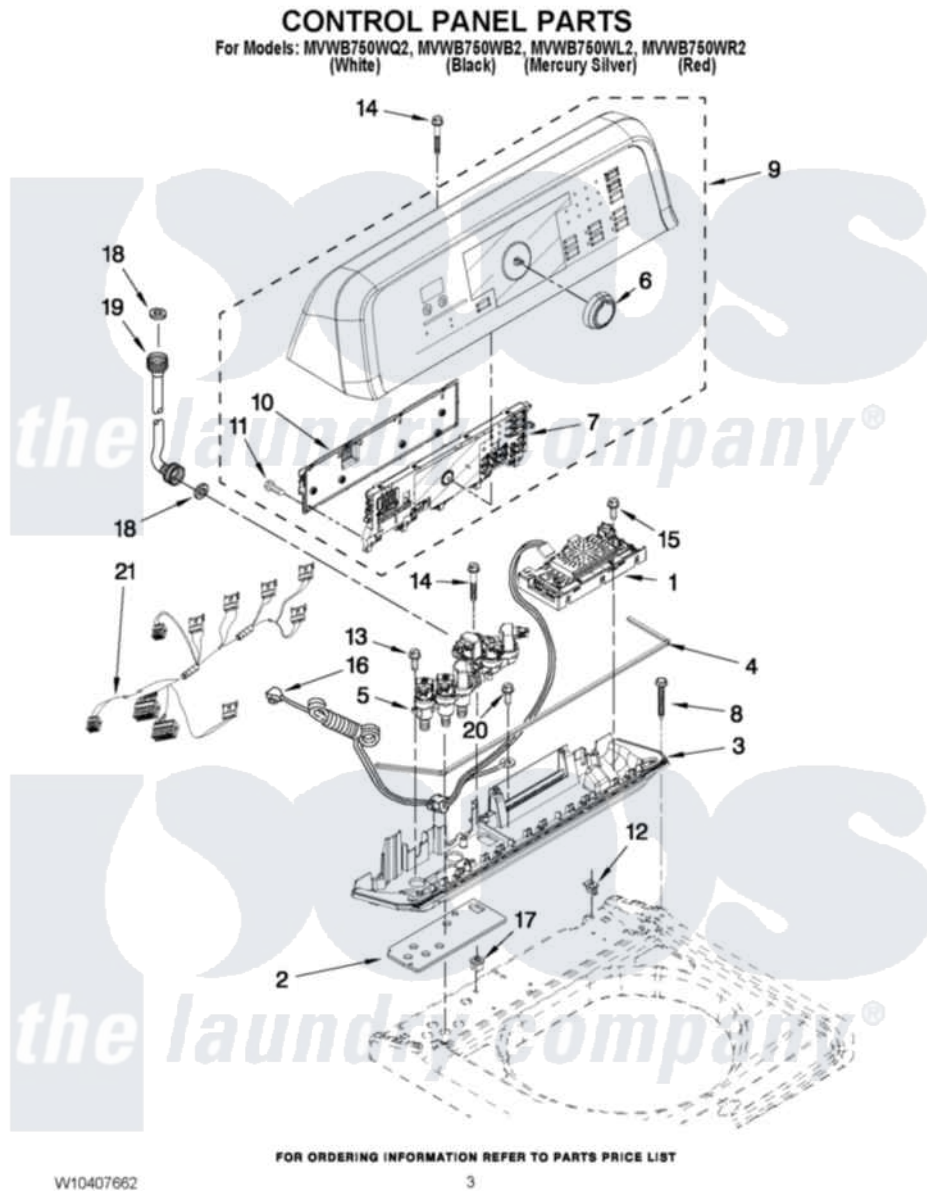

Maytag MVWB750WR2 02 - CONTROL PANEL PARTS

Maytag [Residential Maytag MVWB750WR2 Washer Parts](#) Parts Diagram 02 - CONTROL PANEL PARTS
 Click on the part number to view part

Item	Original Part Number	Replaced By	Status	Part Description
1	W10372200			Control Unit Assembly, Machine And Motor
2	W10141695		Not Available	Gasket, Valve Tray
3	W10110213			Tray Assembly, Console
"	W10110304			Tray Assembly, Console
"	W10110846			Tray Assembly, Console
4	W10141693		Not Available	Gasket, Console/Tray
5	W10326913			Valve, Log Assembly W/Harness
6	W10051126			Knob Assembly
7	W10338068			User Interface
8	W10004990			Screw, 6-20 X 1.2
9	W10385601			Console
"	W10385604			Console
"	W10385602			Console
"	W10385603			Console
10	W10051124			Cover, Rear

11	W10003770		Screw, 6-19 X 1/2
12	W10022060		Nut, Push-In
13	W10052600		Screw, 8-18 X 3/4
14	8565324		Screw, 10-16 X 1.75
15	8281136		Screw, 10-16 X 3/4
16	3407203		Cord Assembly, Power
17	98460		Nut, Push-In
18	W10242307	16123	Washer Inlet-Hose Miscellaneous Parts Must be Ordered Separately.
19	W10194208	89503	Hose-Inlet
"	8571378	89503	Hose-Inlet
20	3351614		Screw, Gearcase Cover Mounting
21	W10328039		Harness, 6-Coil Valve, W/O Heater