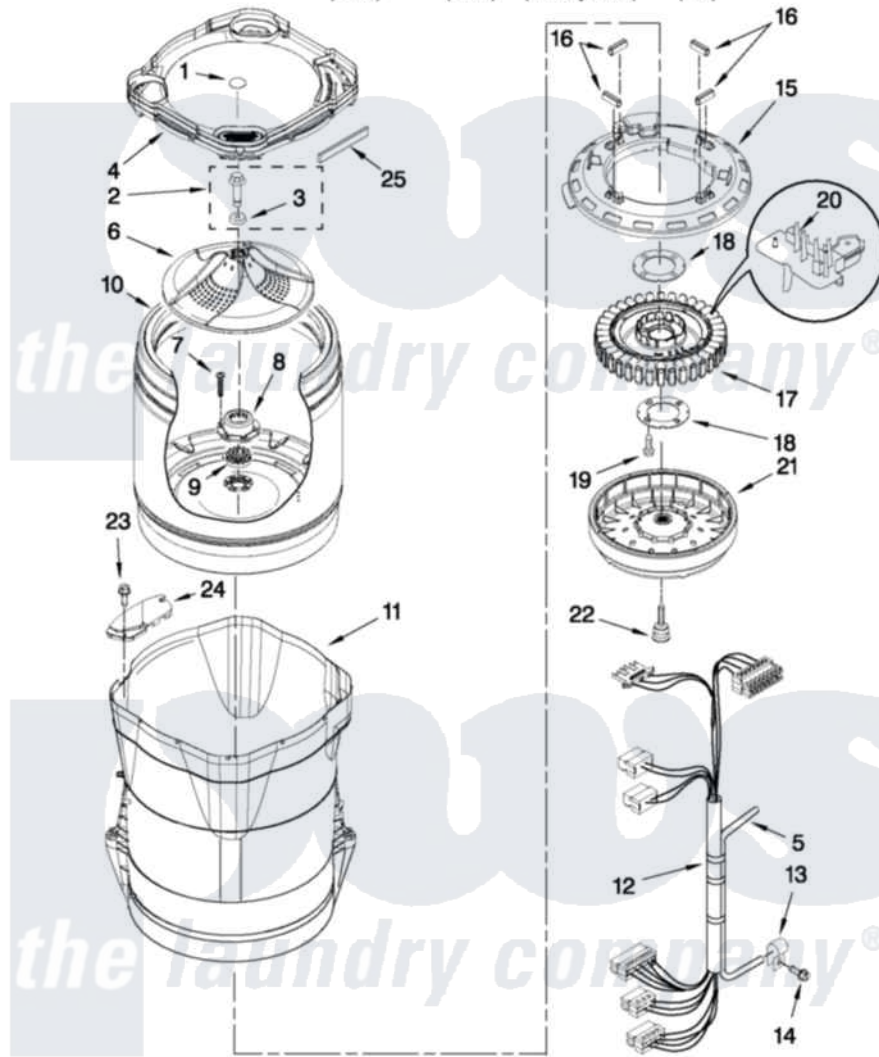

Maytag MVWB750WR2 03 - MOTOR, BASKET AND TUB PARTS

MOTOR, BASKET AND TUB PARTS

For Models: MVWB750WQ2, MVWB750WB2, MVWB750WL2, MVWB750WR2
(White) (Black) (Mercury Silver) (Red)

W10407662

FOR ORDERING INFORMATION REFER TO PARTS PRICE LIST

5

Maytag [Residential Maytag MVWB750WR2 Washer Parts](#) Parts Diagram 03 - MOTOR, BASKET AND TUB PARTS
Click on the part number to view part

Item	Original Part Number	Replaced By	Status	Part Description
1	W10149460			Cap, Impeller
2	W10076270			Screw And Washer Assembly
3	W10076260			Washer
4	W10242338			Tub Ring
5	8572540	353244		Hose, Pressure Switch
6	W10141017			Impeller
7	8533953			Screw, 8-16 X 1.000
8	W10118114	280145		Hub
9	8545953	280145		Hub
10	W10321442			Basket Assembly
11	W10128830	W10193886		Tub-Outer
12	W10137697			Harness, Lower
13	W10005430			Clamp, Pressure Hose Retainer
14	8533957			Screw, 10-16 X 1/2
15	W10137698			Shield, Drive Motor
16	8565172	280142		Tube

17	8565170	W10419333	Stator, Motor
18	8557836		Plate, Stator
19	8534042		Screw, 1/4-20 X .968
20	W10178988		Rps Assembly
21	8565177	280146	Rotor
22	N/P	Not Available	BOLT, ROTOR ASSEMBLY NON-SERVICEABLE (SUPPLIED W/ROTOR)
23	8533928		Screw, 8-18 X 3/4
24	W10222008		Filter, Dual Pump Hood
25	W10205824		Absorber, Impact