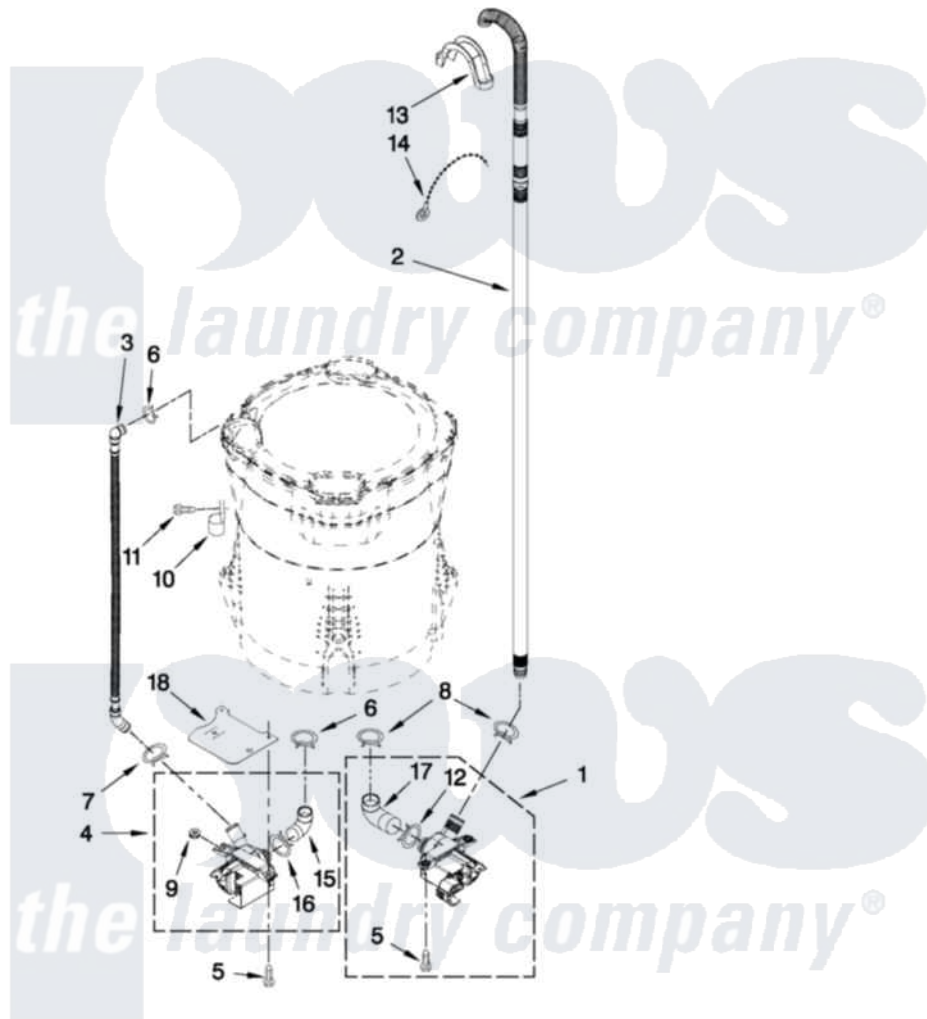

Maytag MVWB750WR2 04 - PUMP PARTS

PUMP PARTS

For Models: MVWB750WQ2, MVWB750WB2, MVWB750WL2, MVWB750WR2
(White) (Black) (Mercury Silver) (Red)

FOR ORDERING INFORMATION REFER TO PARTS PRICE LIST

W10407662

7

Maytag [Residential Maytag MVWB750WR2 Washer Parts](#) Parts Diagram 04 - PUMP PARTS
Click on the part number to view part

Item	Original Part Number	Replaced By	Status	Part Description
1	W10281682	W10217134		Pump-Water
2	W10236686			Hose, Drain
3	8543774			Hose, Recirc
4	W10049400	W10233462		Pump-Water
5	W10004910			Screw, 12-16 X 1-1/4
6	370449	285655		Clamp, Hose
7	8269146			Clamp, Hose
8	8317496	285655		Clamp, Hose
9	8182771	280155		Grommet
10	8534021			Clamp, Recirc Hose Retainer
11	8533943	W10109200		Screw, Baffle Mounting
12	8182768	285655		Clamp, Hose
13	8576642			Retainer, Drain Hose
14	3347868	W10339879		Tie, Cable
15	8182769			Hose, Recirc Pump
16	8182770	3367052		Clamp, Hose