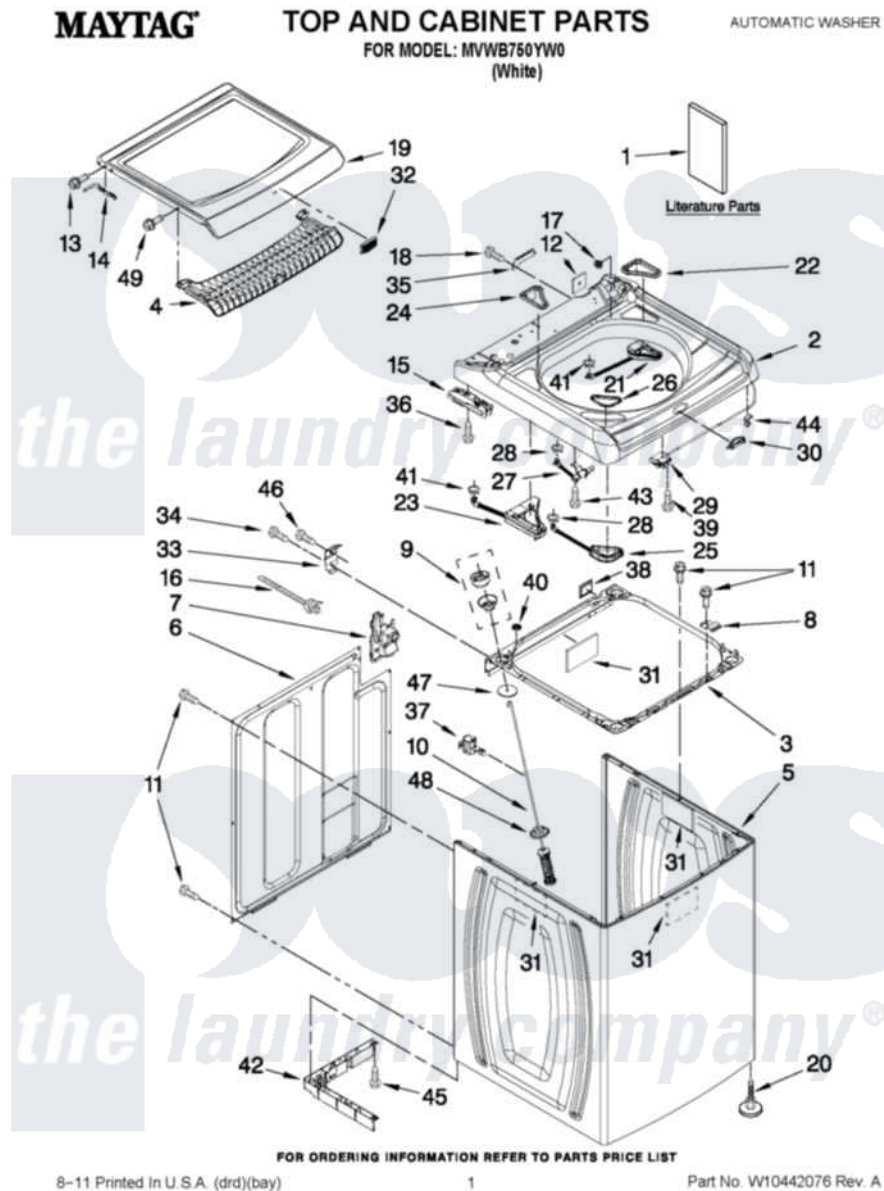

Maytag MVWB750YW0 01 - TOP AND CABINET PARTS

Maytag [Residential Maytag MVWB750YW0 Washer Parts](#) Parts Diagram 01 - TOP AND CABINET PARTS
[Click on the part number to view part](#)

Item	Original Part Number	Replaced By	Status	Part Description
1	W10410358		Not Available	INSTALLATION INSTRUCTIONS (ENGLISH/FRENCH)
"	W10410359		Not Available	INSTALLATION INSTRUCTIONS (SPANISH)
"	W10438566		Not Available	USE & CARE GUIDE
"	W10403990		Not Available	TECH SHEET
"	W10413079		Not Available	QUICK START GUIDE
"	W10403993		Not Available	ENERGY GUIDE
2	W10385297			Top
3	W10386349	W10440741		Frame
4	W10119520			Liner, Lid
5	8566097	W10434974		Cabinet
6	8566090			Panel, Rear
7	W10160572			Retainer, Drain Hose Storage
8	W10248088			Lock, Top
9	W10405423	W10440729		Suspension