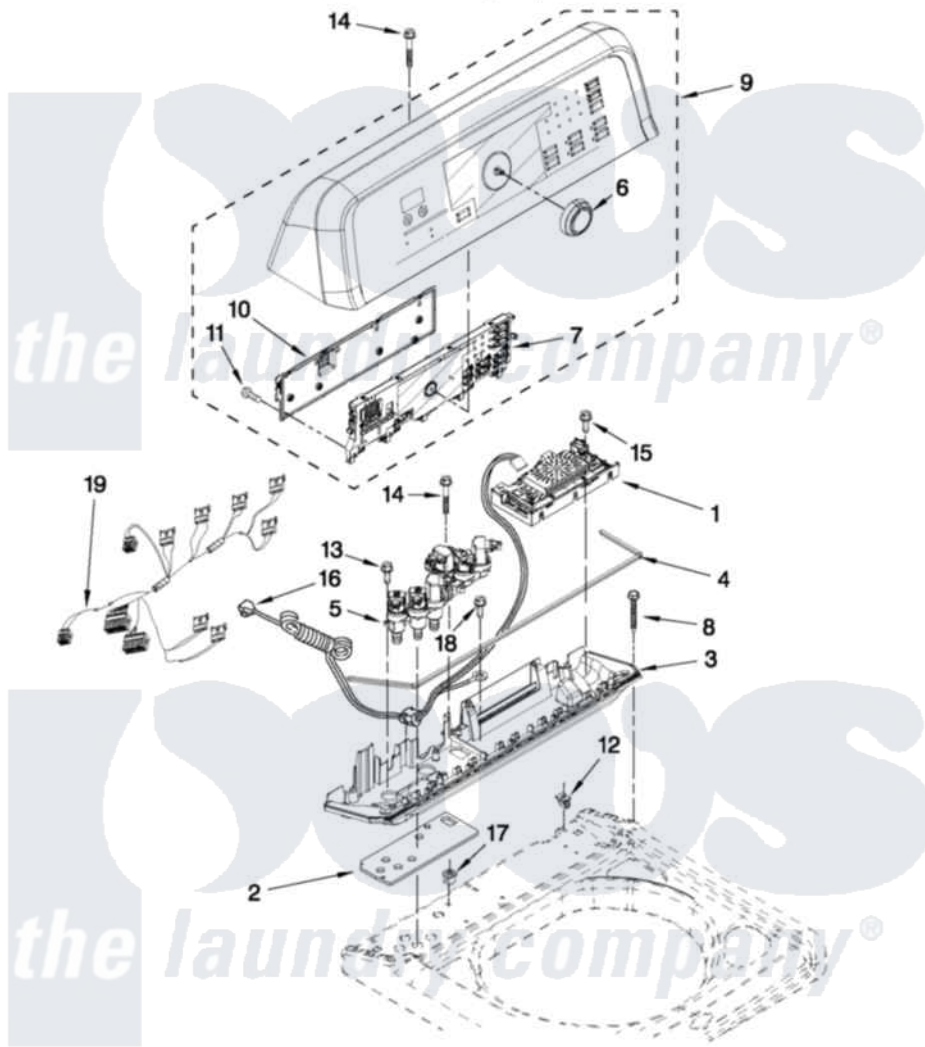

Maytag MVWB750YW0 02 - CONTROL PANEL PARTS

CONTROL PANEL PARTS

FOR MODEL: MVWB750YW0
(White)

FOR ORDERING INFORMATION REFER TO PARTS PRICE LIST

W10442076

3

Maytag [Residential Maytag MVWB750YW0 Washer Parts](#) Parts Diagram 02 - CONTROL PANEL PARTS
Click on the part number to view part

Item	Original Part Number	Replaced By	Status	Part Description
1	W10394229	W10447140		Control Electric
2	W10141695		Not Available	Gasket, Valve Tray
3	W10356745			Tray Assembly, Console
4	W10141693		Not Available	Gasket, Console/Tray
5	W10342320			Valve, Log
6	W10338554			Knob, Assembly
7	W10426807	W10444658		Control-Elec
8	W10004990			Screw, 6-20 X 1.2
9	W10396161			Console
10	W10051124			Cover, Rear
11	W10003770			Screw, 6-19 X 1/2
12	W10022060			Nut, Push-In
13	W10052600			Screw, 8-18 X 3/4
14	8565324			Screw, 10-16 X 1.75
15	8281136			Screw, 10-16 X 3/4
16	3407203			Cord Assembly, Power

17

[98460](#)

Nut, Push-In

18

[3351614](#)

Screw, Gearcase Cover
Mounting

19

[W10404419](#)

Upper Harness