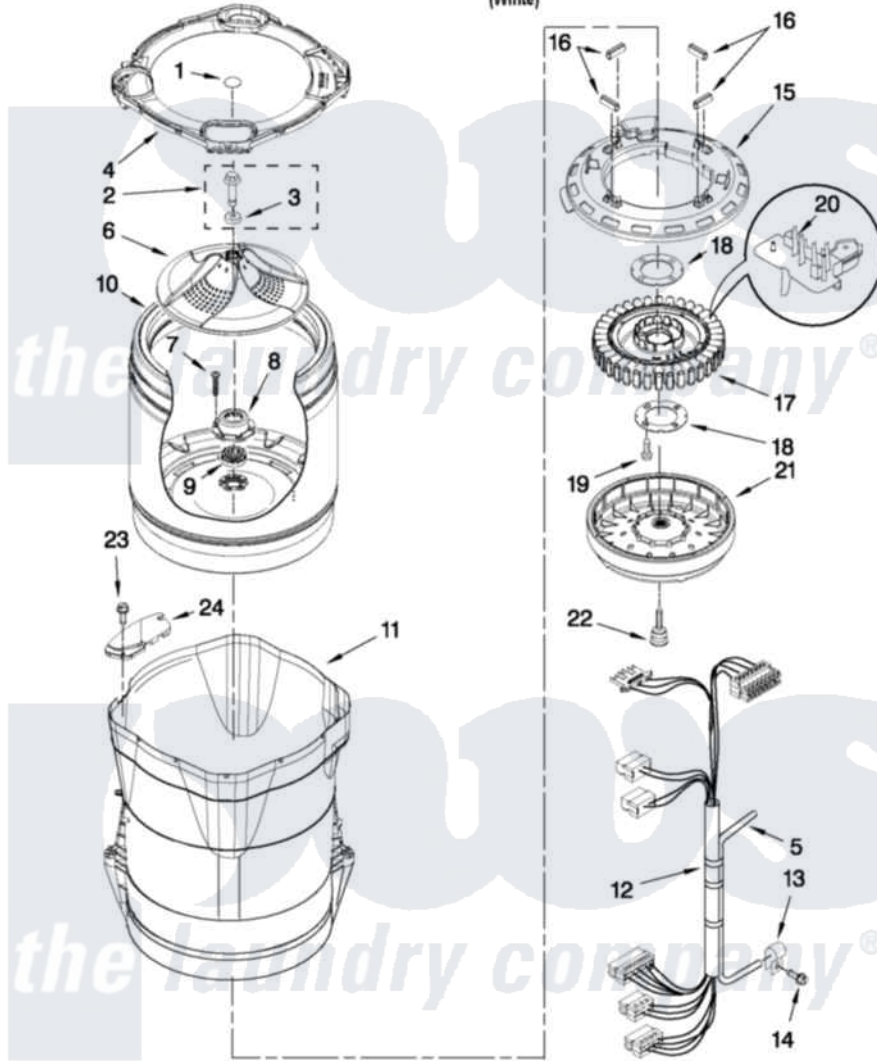

# Maytag MVWB750YW0 03 - MOTOR, BASKET AND TUB PARTS

## MOTOR, BASKET AND TUB PARTS

FOR MODEL: MVWB750YW0  
(White)

W10442076

FOR ORDERING INFORMATION REFER TO PARTS PRICE LIST

5

Maytag [Residential Maytag MVWB750YW0 Washer Parts](#) Parts Diagram 03 - MOTOR, BASKET AND TUB PARTS  
Click on the part number to view part

Item	Original Part Number	Replaced By	Status	Part Description
1	<a href="#">W10352675</a>			Cap, Impeller
2	<a href="#">W10076270</a>			Screw And Washer Assembly
3	<a href="#">W10076260</a>			Washer
4	<a href="#">W10362224</a>			Tub Ring
5	W10297449	<a href="#">353244</a>		Hose, Pressure Switch
6	<a href="#">W10357576</a>			Impeller
7	<a href="#">8533953</a>			Screw, 8-16 X 1.000
8	W10118114	<a href="#">280145</a>		Hub
9	8545953	<a href="#">280145</a>		Hub
10	<a href="#">W10356924</a>			Basket Assembly
11	<a href="#">W10381078</a>			Tub And Drive Shaft Assembly
12	<a href="#">W10297447</a>			Harness, Lower
13	<a href="#">W10005430</a>			Clamp, Pressure Hose Retainer
14	<a href="#">8533957</a>			Screw, 10-16 X 1/2
15	<a href="#">W10137698</a>			Shield, Drive Motor
16	8565172	<a href="#">280142</a>		Tube

17	<a href="#">W10419333</a>		Stator, Motor
18	<a href="#">8557836</a>		Plate, Stator
19	<a href="#">8534042</a>		Screw, 1/4-20 X .968
20	<a href="#">W10178988</a>		Rps Assembly
21	8565177	<a href="#">280146</a>	Rotor
22	N/P	Not Available	BOLT, ROTOR ASSEMBLY NON-SERVICEABLE (SUPPLIED W/ROTOR)
23	<a href="#">8533928</a>		Screw, 8-18 X 3/4
24	<a href="#">W10222008</a>		Filter, Dual Pump Hood