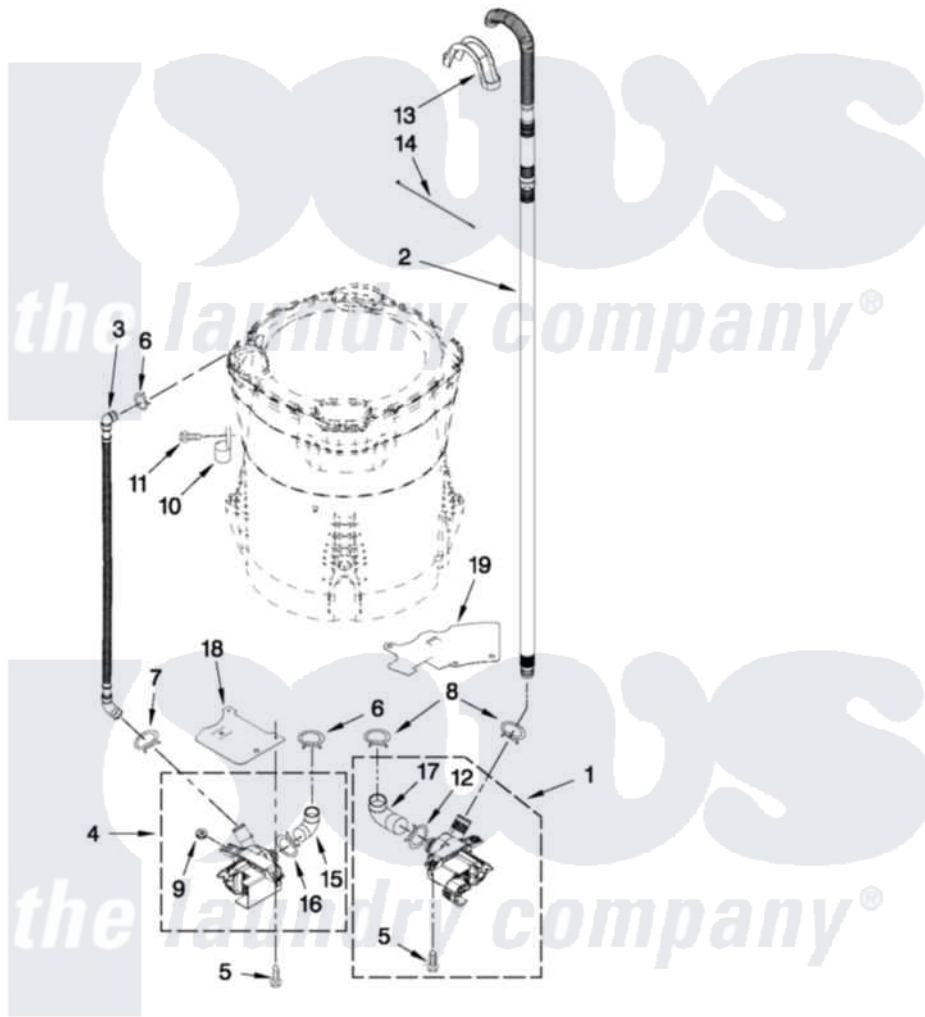

Maytag MVWB750YW0 04 - PUMP PARTS

PUMP PARTS FOR MODEL: MVWB750YW0 (White)

FOR ORDERING INFORMATION REFER TO PARTS PRICE LIST

W10442076

7

Maytag [Residential Maytag MVWB750YW0 Washer Parts](#) Parts Diagram 04 - PUMP PARTS
Click on the part number to view part

Item	Original Part Number	Replaced By	Status	Part Description
1	W10409079			Pump Assembly, Drain
2	W10363893			Hose, Drain
3	W10363892			Hose, Recirc
4	W10409083			Pump Assembly, Recirc
5	W10004910			Screw, 12-16 X 1-1/4
6	370449	285655		Clamp, Hose
7	8269146			Clamp, Hose
8	8317496	285655		Clamp, Hose
9	8182771	280155		Grommet
10	8534021			Clamp, Recirc Hose Retainer
11	8533943	W10109200		Screw, Baffle Mounting
12	8182768	285655		Clamp, Hose
13	8576642			Retainer, Drain Hose
14	W10339879			Tie, Cable
15	8182769			Hose, Recirc Pump
16	8182770	3367052		Clamp, Hose