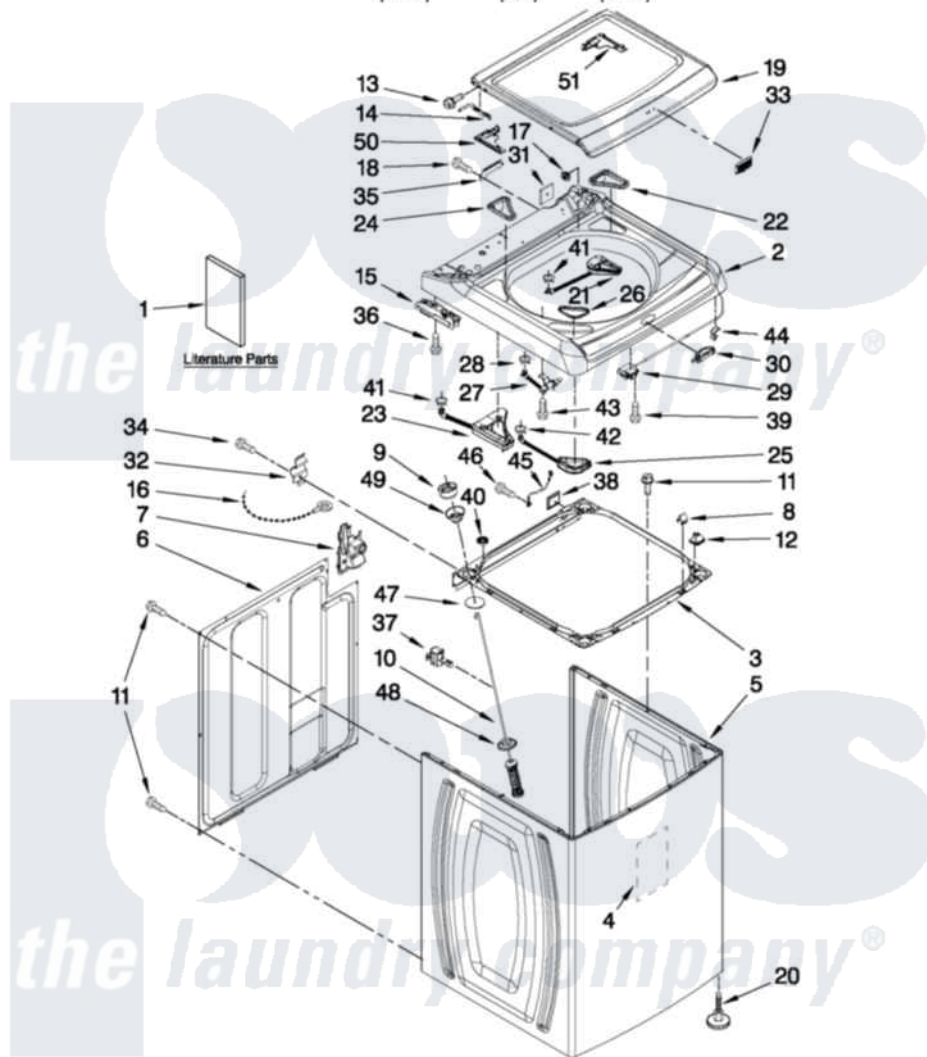

# Maytag MVWB755YL0 01 - TOP AND CABINET PARTS

**MAYTAG**

**TOP AND CABINET PARTS**  
 For Models: MVWB755YQ0, MVWB755YR0, MVWB755YL0  
 (White) (Red) (Silver)

AUTOMATIC WASHER

FOR ORDERING INFORMATION REFER TO PARTS PRICE LIST

8-11 Printed In U.S.A. (MP)(bay)

1

Part No. W10401556 Rev. B

Maytag Residential Maytag MVWB755YL0 Washer Parts Parts Diagram 01 - TOP AND CABINET PARTS  
 Click on the part number to view part

Item	Original Part Number	Replaced By	Status	Part Description
1	W10240438		Not Available	Installation Instructions (English/French)
"	W10240439		Not Available	Installation Instructions (Spanish)
"	W10420493		Not Available	USE & CARE GUIDE (ENGLISH/FRENCH)
"	W10374149		Not Available	TECH SHEET
"	W10092818		Not Available	INSTALLATION INSTRUCTIONS
"	W10372130		Not Available	ENERGY GUIDE
2	<a href="#">W10141678</a>			Top
"	<a href="#">W10093833</a>			Top
"	<a href="#">W10093820</a>			Top
3	W10162604	<a href="#">W10198634</a>		Frame
4	<a href="#">W10414221</a>			Cabinet, Damper Sound
5	8566097	<a href="#">W10434974</a>		Cabinet
"	W10093798	<a href="#">W10193880</a>		Cabinet
"	W10093799	<a href="#">W10193881</a>		Cabinet

48	<a href="#">8564017</a>		Cup, Suspension
49	W10167599	<a href="#">W10198919</a>	Kit
50	<a href="#">W10119509</a>		Cap-Hinge, Left
"	<a href="#">W10093814</a>		Cap-Hinge, Left
51	<a href="#">W10119508</a>		Cap-Hinge, Right
"	<a href="#">W10093813</a>		Cap-Hinge, Right