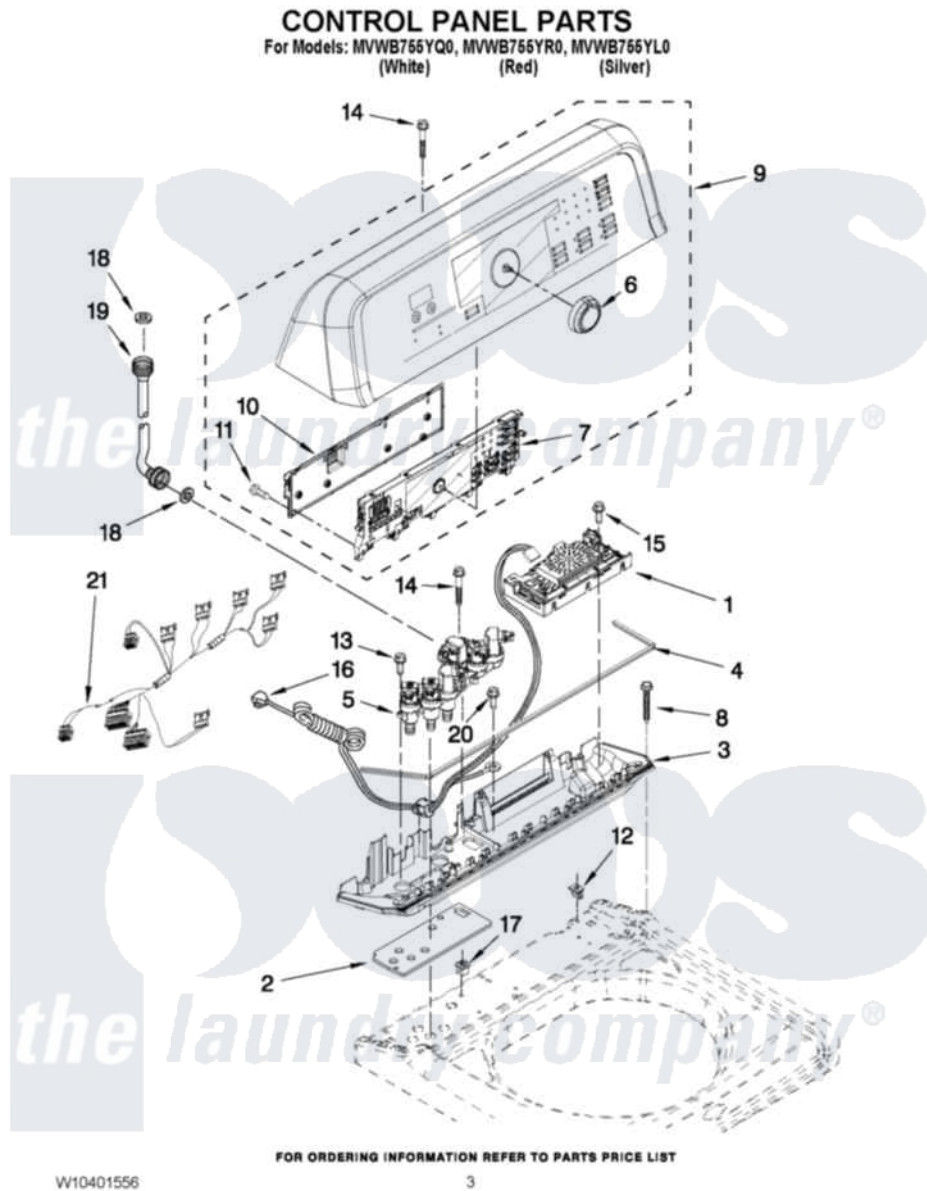

# Maytag MVWB755YL0 02 - CONTROL PANEL PARTS

Maytag [Residential Maytag MVWB755YL0 Washer Parts](#) Parts Diagram 02 - CONTROL PANEL PARTS  
Click on the part number to view part

Item	Original Part Number	Replaced By	Status	Part Description
1	<a href="#">W10345090</a>			Control Unit Assembly, Machine And Motor
2	W10141695		Not Available	Gasket, Valve Tray
3	<a href="#">W10110213</a>			Tray Assembly, Console
"	<a href="#">W10110846</a>			Tray Assembly, Console
4	W10141693		Not Available	Gasket, Console/Tray
5	<a href="#">W10326913</a>			Valve, Log Assembly W/Harness
6	<a href="#">W10051126</a>			Knob Assembly
7	<a href="#">W10338067</a>			User Interface
8	<a href="#">W10004990</a>			Screw, 6-20 X 1.2
9	<a href="#">W10372172</a>			Console
"	<a href="#">W10372173</a>			Console
"	<a href="#">W10372174</a>			Console
10	<a href="#">W10051124</a>			Cover, Rear
11	<a href="#">W10003770</a>			Screw, 6-19 X 1/2
12	<a href="#">W10022060</a>			Nut, Push-In

13	<a href="#">W10052600</a>		Screw, 8-18 X 3/4
14	<a href="#">8565324</a>		Screw, 10-16 X 1.75
15	<a href="#">8281136</a>		Screw, 10-16 X 3/4
16	<a href="#">3407203</a>		Cord Assembly, Power
17	<a href="#">98460</a>		Nut, Push-In
18	W10242307	<a href="#">16123</a>	Washer Inlet-Hose Miscellaneous Parts Must be Ordered Separately.
19	W10194208	<a href="#">89503</a>	Hose-Inlet
"	W10194209	<a href="#">89503</a>	Hose-Inlet
20	<a href="#">3351614</a>		Screw, Gearcase Cover Mounting
21	<a href="#">W10328039</a>		Harness, 6-Coil Valve, W/O Heater