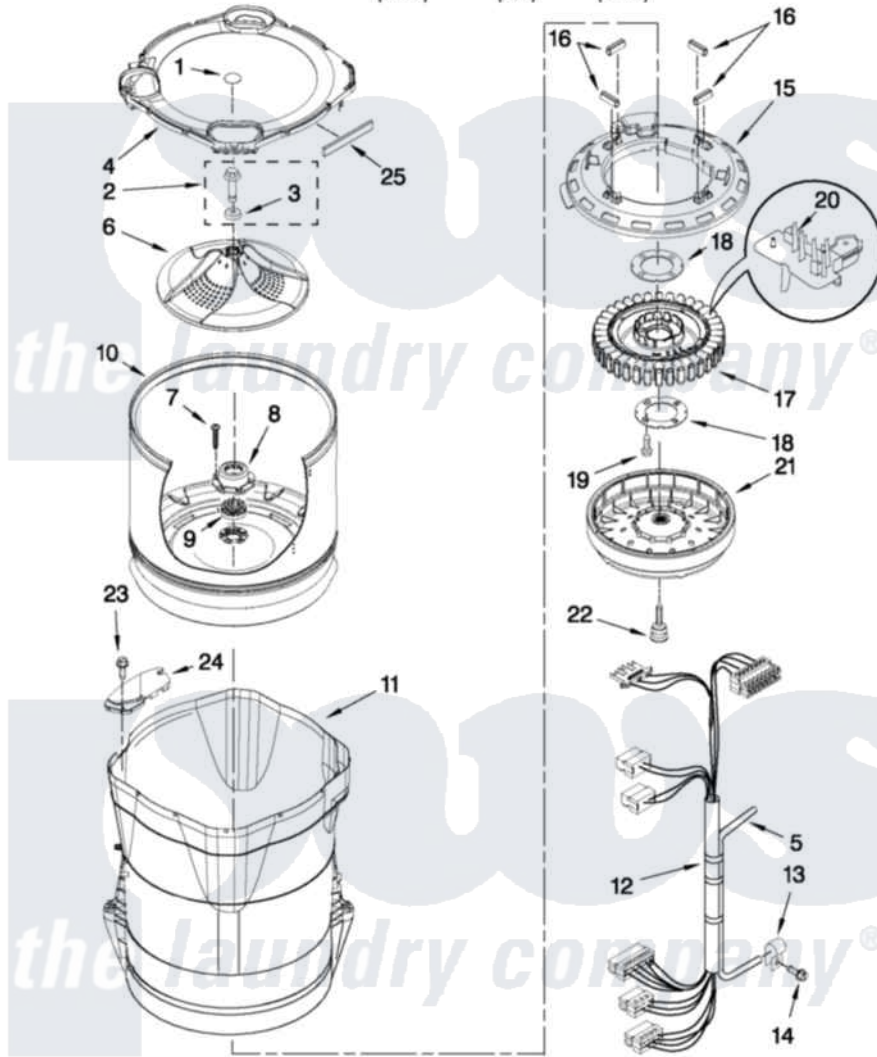

Maytag MVWB755YL0 03 - MOTOR, BASKET AND TUB PARTS

MOTOR, BASKET AND TUB PARTS

For Models: MVWB755YQ0, MVWB755YR0, MVWB755YL0
(White) (Red) (Silver)

W10401556

FOR ORDERING INFORMATION REFER TO PARTS PRICE LIST

5

Maytag [Residential Maytag MVWB755YL0 Washer Parts](#) Parts Diagram 03 - MOTOR, BASKET AND TUB PARTS
Click on the part number to view part

Item	Original Part Number	Replaced By	Status	Part Description
1	W10149460			Cap, Impeller
2	W10076270			Screw And Washer Assembly
3	W10076260			Washer
4	W10309696			Tub Ring
5	8572540	353244		Hose, Pressure Switch
6	W10141017			Impeller
7	8533953			Screw, 8-16 X 1.000
8	W10118114	280145		Hub
9	8545953	280145		Hub
10	W10310957			Basket Assembly
11	W10128830	W10193886		Tub-Outer
12	W10137697			Harness, Lower
13	W10005430			Clamp, Pressure Hose Retainer
14	8533957			Screw, 10-16 X 1/2
15	W10137698			Shield, Drive Motor
16	8565172	280142		Tube

17	8565170	W10419333	Stator, Motor
18	8557836		Plate, Stator
19	8534042		Screw, 1/4-20 X .968
20	W10178988		Rps Assembly
21	8565177	280146	Rotor
22	N/P	Not Available	BOLT, ROTOR ASSEMBLY NON-SERVICEABLE (SUPPLIED W/ROTOR)
23	8533928		Screw, 8-18 X 3/4
24	W10222008		Filter, Dual Pump Hood
25	W10205824		Absorber, Impact