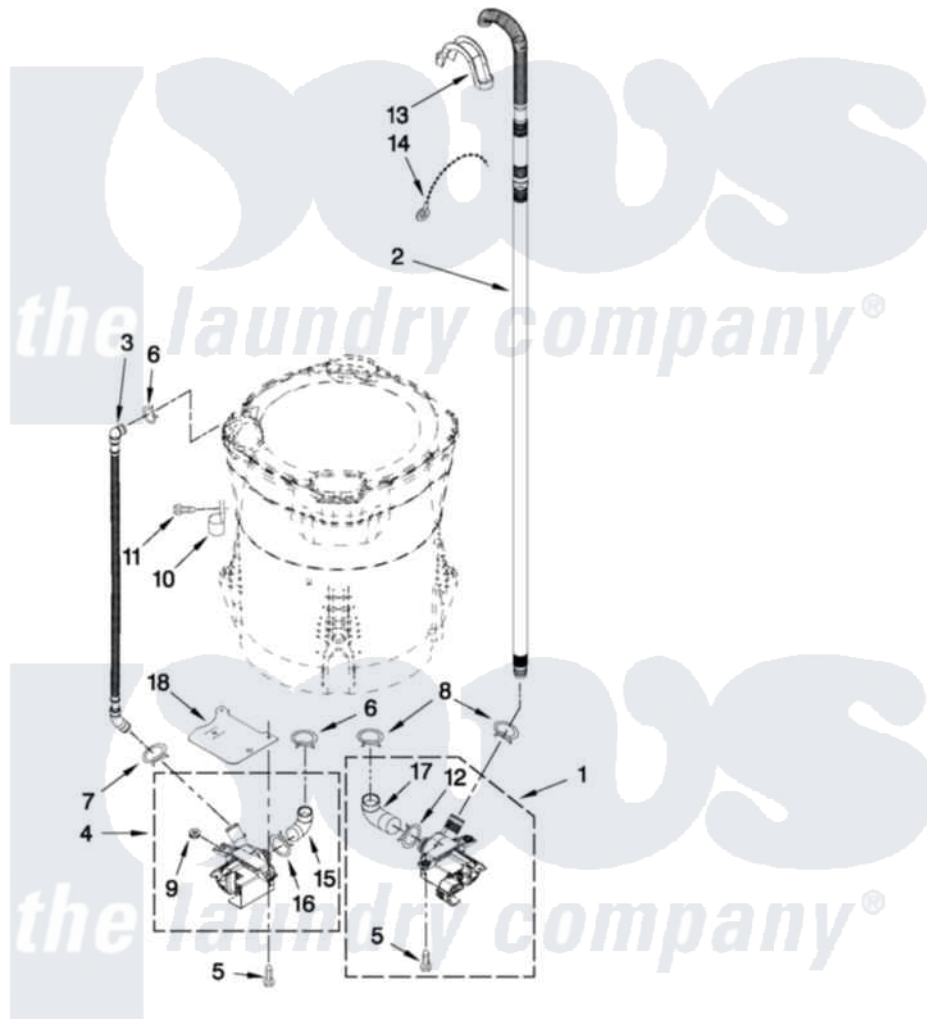

# Maytag MVWB755YL0 04 - PUMP PARTS

## PUMP PARTS

For Models: MVWB755YQ0, MVWB755YR0, MVWB755YL0  
(White) (Red) (Silver)

FOR ORDERING INFORMATION REFER TO PARTS PRICE LIST

W10401556

7

Maytag [Residential Maytag MVWB755YL0 Washer Parts](#) Parts Diagram 04 - PUMP PARTS

[Click on the part number to view part](#)

Item	Original Part Number	Replaced By	Status	Part Description
1	W10281682	<a href="#">W10217134</a>		Pump-Water
2	<a href="#">W10236686</a>			Hose, Drain
3	<a href="#">8543774</a>			Hose, Recirc
4	W10049400	<a href="#">W10233462</a>		Pump-Water
5	<a href="#">W10004910</a>			Screw, 12-16 X 1-1/4
6	370449	<a href="#">285655</a>		Clamp, Hose
7	<a href="#">8269146</a>			Clamp, Hose
8	8317496	<a href="#">285655</a>		Clamp, Hose
9	8182771	<a href="#">280155</a>		Grommet
10	<a href="#">8534021</a>			Clamp, Recirc Hose Retainer
11	8533943	<a href="#">W10109200</a>		Screw, Baffle Mounting
12	8182768	<a href="#">285655</a>		Clamp, Hose
13	<a href="#">8576642</a>			Retainer, Drain Hose
14	<a href="#">W10339879</a>			Tie, Cable
15	<a href="#">8182769</a>			Hose, Recirc Pump
16	8182770	<a href="#">3367052</a>		Clamp, Hose