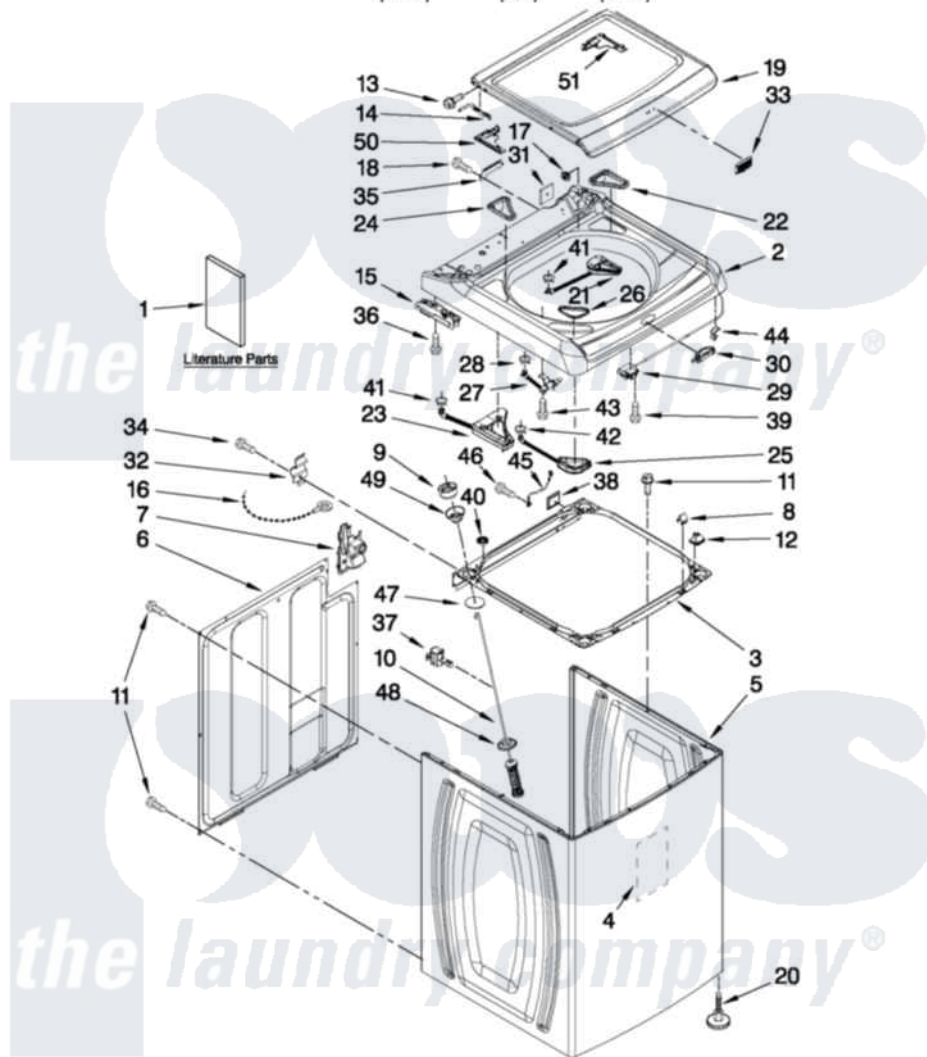

# Maytag MVWB755YQ0 01 - TOP AND CABINET PARTS

**MAYTAG**

**TOP AND CABINET PARTS**  
 For Models: MVWB755YQ0, MVWB755YR0, MVWB755YL0  
 (White) (Red) (Silver)

AUTOMATIC WASHER

FOR ORDERING INFORMATION REFER TO PARTS PRICE LIST

8-11 Printed In U.S.A. (MP)(bay)

1

Part No. W10401556 Rev. B

Maytag [Residential Maytag MVWB755YQ0 Washer Parts](#) Parts Diagram 01 - TOP AND CABINET PARTS  
 Click on the part number to view part

Item	Original Part Number	Replaced By	Status	Part Description
1	W10240438		Not Available	Installation Instructions (English/French)
"	W10240439		Not Available	Installation Instructions (Spanish)
"	W10420493		Not Available	USE & CARE GUIDE (ENGLISH/FRENCH)
"	W10374149		Not Available	TECH SHEET
"	W10092818		Not Available	INSTALLATION INSTRUCTIONS
"	W10372130		Not Available	ENERGY GUIDE
2	<a href="#">W10141678</a>			Top
"	<a href="#">W10093833</a>			Top
"	<a href="#">W10093820</a>			Top
3	W10162604	<a href="#">W10198634</a>		Frame
4	<a href="#">W10414221</a>			Cabinet, Damper Sound
5	8566097	<a href="#">W10434974</a>		Cabinet
"	W10093798	<a href="#">W10193880</a>		Cabinet
"	W10093799	<a href="#">W10193881</a>		Cabinet

48	<a href="#">8564017</a>		Cup, Suspension
49	W10167599	<a href="#">W10198919</a>	Kit
50	<a href="#">W10119509</a>		Cap-Hinge, Left
"	<a href="#">W10093814</a>		Cap-Hinge, Left
51	<a href="#">W10119508</a>		Cap-Hinge, Right
"	<a href="#">W10093813</a>		Cap-Hinge, Right