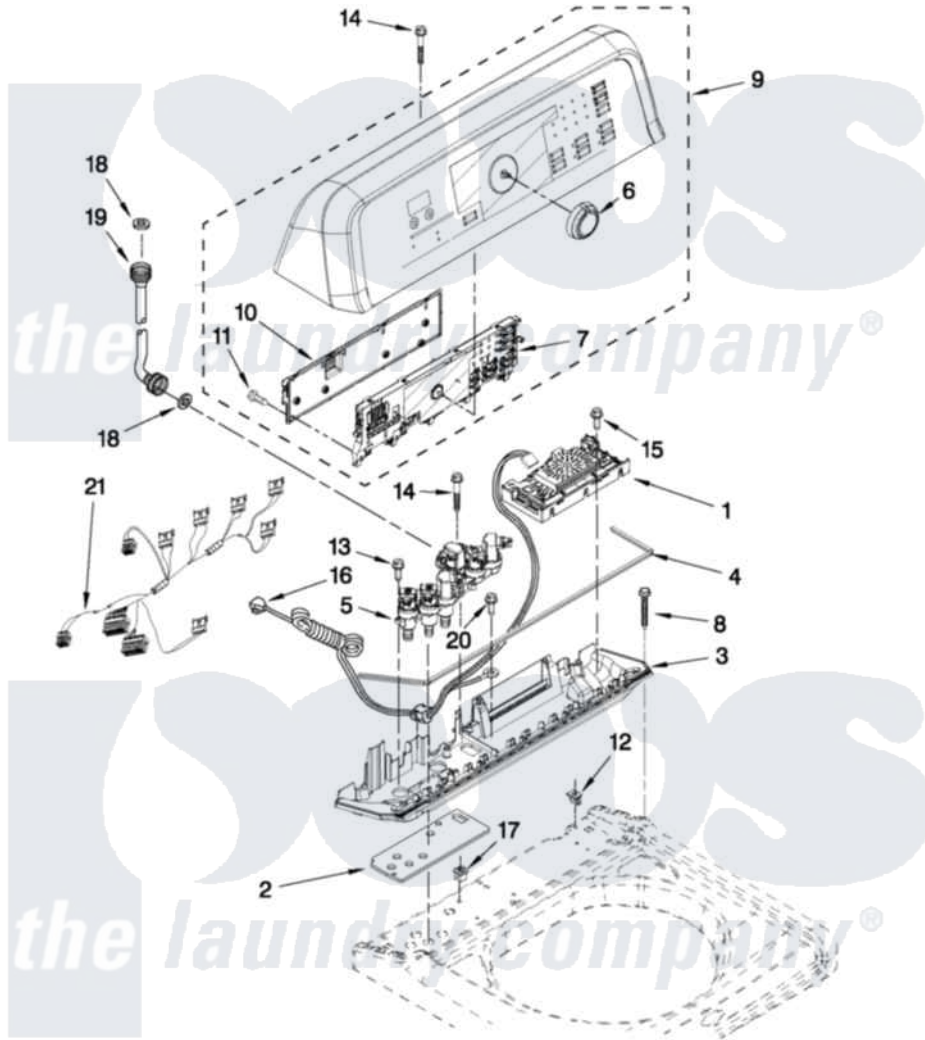

Maytag MVWB755YQ0 02 - CONTROL PANEL PARTS

CONTROL PANEL PARTS

For Models: MVWB755YQ0 (White), MVWB755YR0 (Red), MVWB755YL0 (Silver)

FOR ORDERING INFORMATION REFER TO PARTS PRICE LIST

W10401556

3

Maytag [Residential Maytag MVWB755YQ0 Washer Parts](#) Parts Diagram 02 - CONTROL PANEL PARTS
 Click on the part number to view part

Item	Original Part Number	Replaced By	Status	Part Description
1	W10345090			Control Unit Assembly, Machine And Motor
2	W10141695		Not Available	Gasket, Valve Tray
3	W10110213			Tray Assembly, Console
"	W10110846			Tray Assembly, Console
4	W10141693		Not Available	Gasket, Console/Tray
5	W10326913			Valve, Log Assembly W/Harness
6	W10051126			Knob Assembly
7	W10338067			User Interface
8	W10004990			Screw, 6-20 X 1.2
9	W10372172			Console
"	W10372173			Console
"	W10372174			Console
10	W10051124			Cover, Rear
11	W10003770			Screw, 6-19 X 1/2
12	W10022060			Nut, Push-In

13	W10052600		Screw, 8-18 X 3/4
14	8565324		Screw, 10-16 X 1.75
15	8281136		Screw, 10-16 X 3/4
16	3407203		Cord Assembly, Power
17	98460		Nut, Push-In
18	W10242307	16123	Washer Inlet-Hose Miscellaneous Parts Must be Ordered Separately.
19	W10194208	89503	Hose-Inlet
"	W10194209	89503	Hose-Inlet
20	3351614		Screw, Gearcase Cover Mounting
21	W10328039		Harness, 6-Coil Valve, W/O Heater